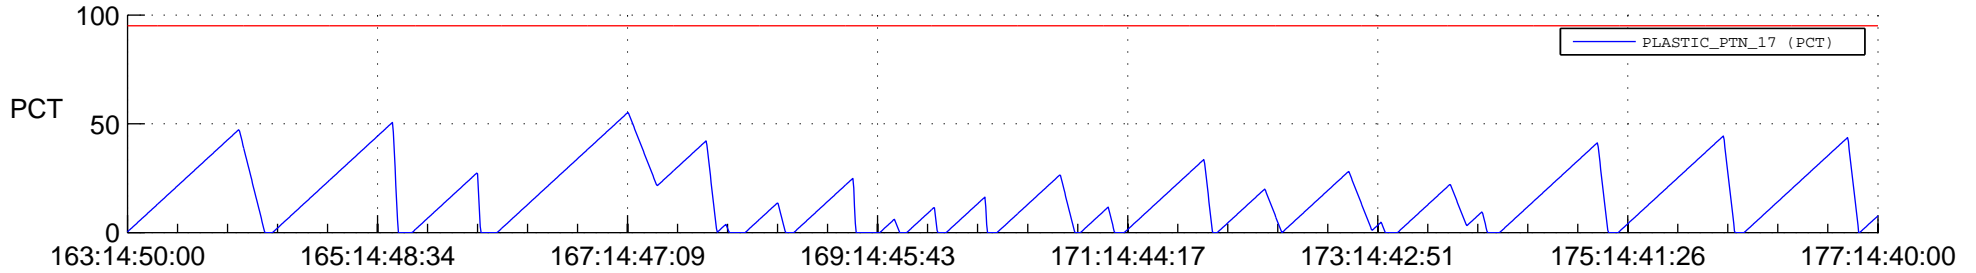

# STEREO BEHIND SSR PCT Full Prediction

## SWAVES\_Percent\_Full\_Prediction

## Spacecraft\_DownLink\_Rate

Ground Time (2012:163:14:50:00.000 -2012:177:14:40:00.000)