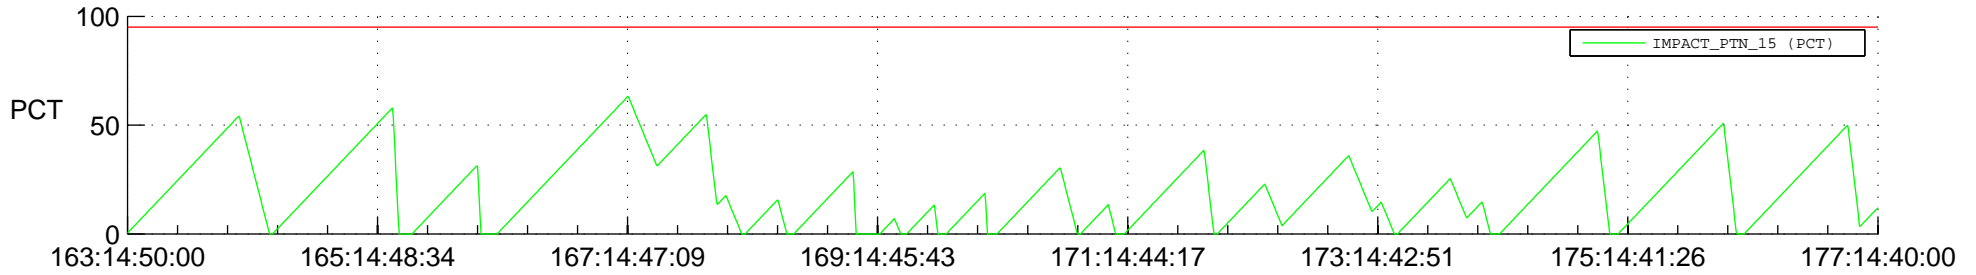

IMPACT_Percent_Full_Prediction