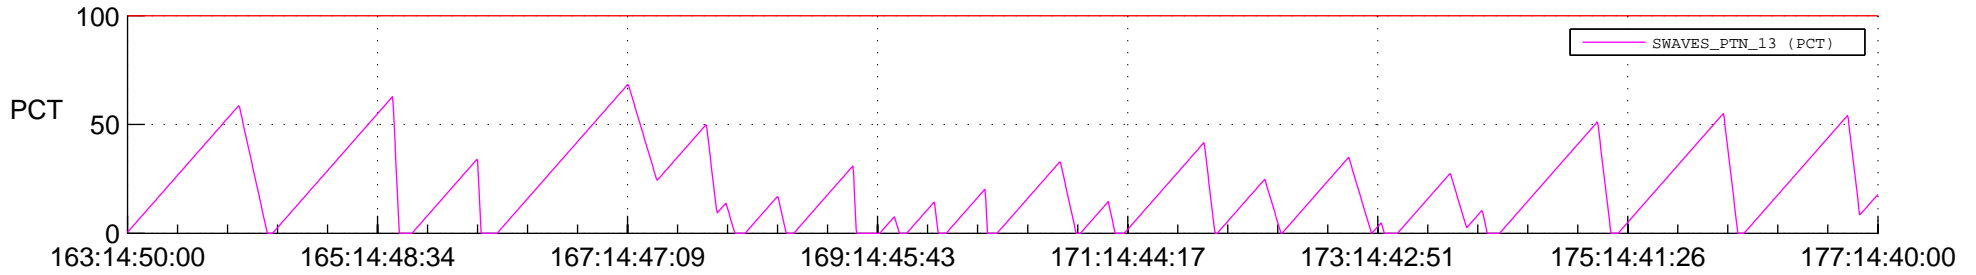

## SWAVES\_Percent\_Full\_Prediction

## Spacecraft\_DownLink\_Rate

Ground Time (2012:163:14:50:00.000 -2012:177:14:40:00.000)