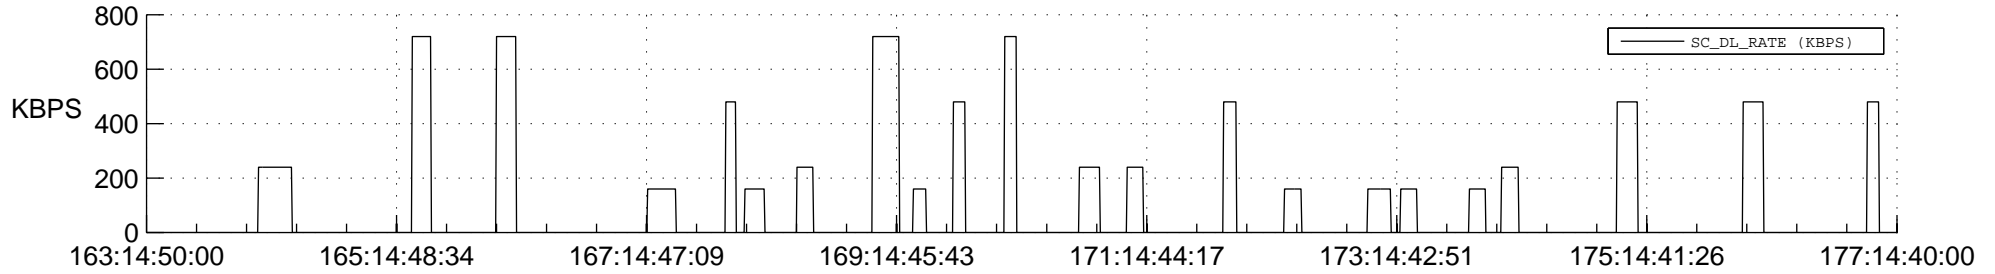

## Spacecraft\_DownLink\_Rate

Ground Time (2012:163:14:50:00.000 -2012:177:14:40:00.000)