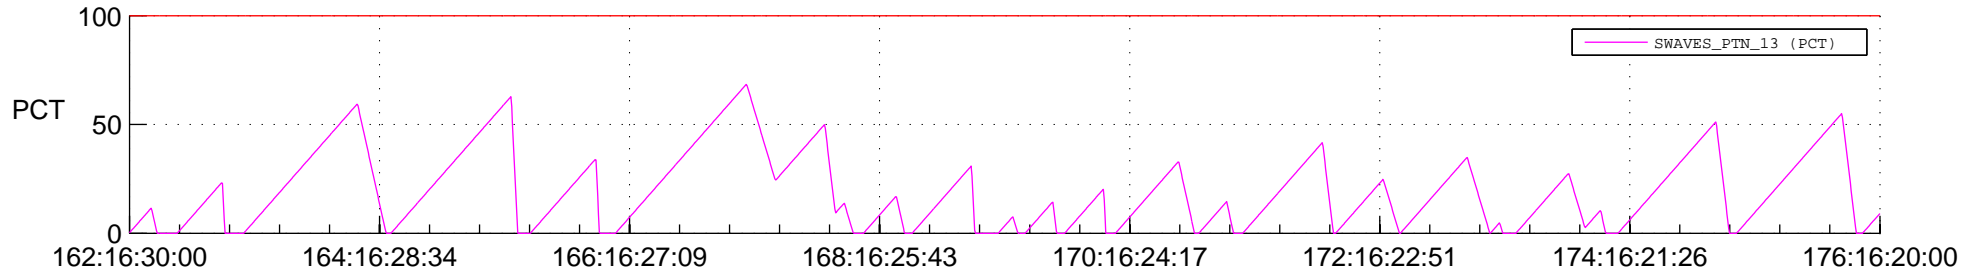

STEREO BEHIND SSR PCT Full Prediction

SWAVES_Percent_Full_Prediction

IMPACT_Percent_Full_Prediction

PLASTIC_Percent_Full_Prediction

Spacecraft_DownLink_Rate