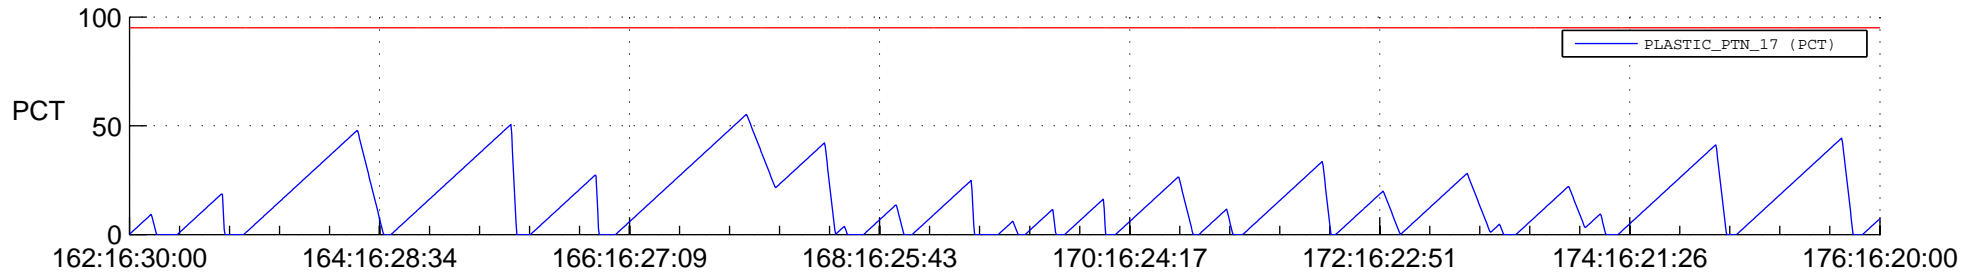

STEREO BEHIND SSR PCT Full Prediction

SWAVES_Percent_Full_Prediction

IMPACT_Percent_Full_Prediction

PLASTIC_Percent_Full_Prediction

Spacecraft_DownLink_Rate