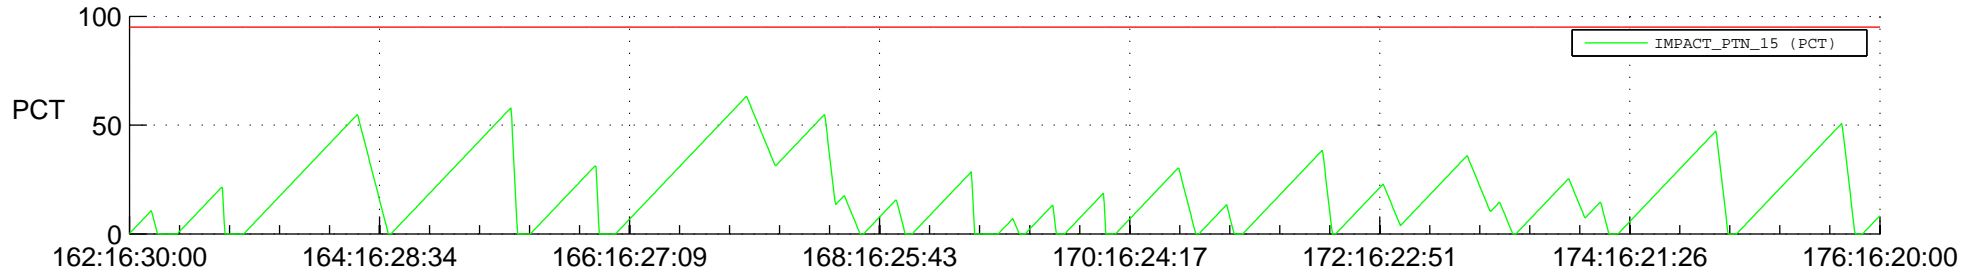

STEREO BEHIND SSR PCT Full Prediction

SWAVES_Percent_Full_Prediction

IMPACT_Percent_Full_Prediction

PLASTIC_Percent_Full_Prediction

Spacecraft_DownLink_Rate