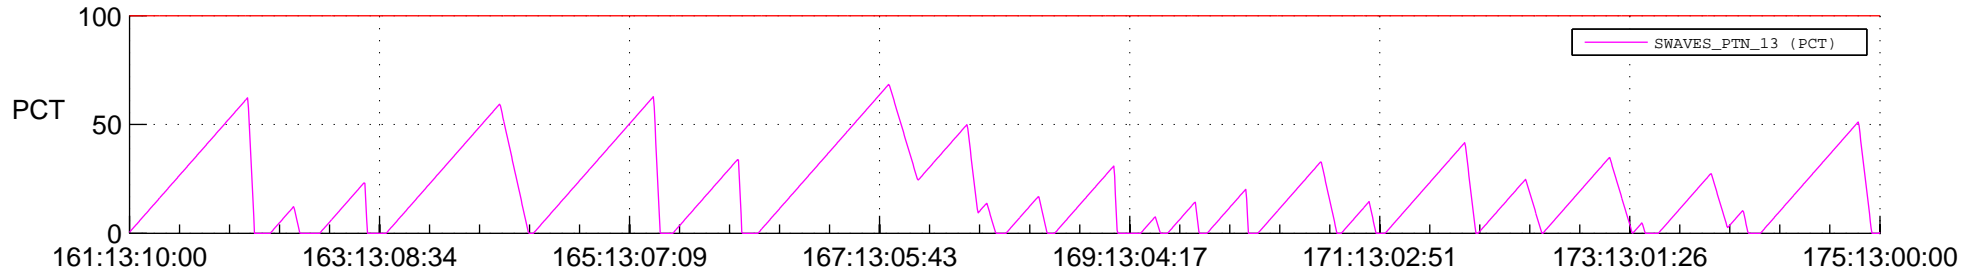

STEREO BEHIND SSR PCT Full Prediction

SWAVES_Percent_Full_Prediction

IMPACT_Percent_Full_Prediction

PLASTIC_Percent_Full_Prediction

Spacecraft_DownLink_Rate