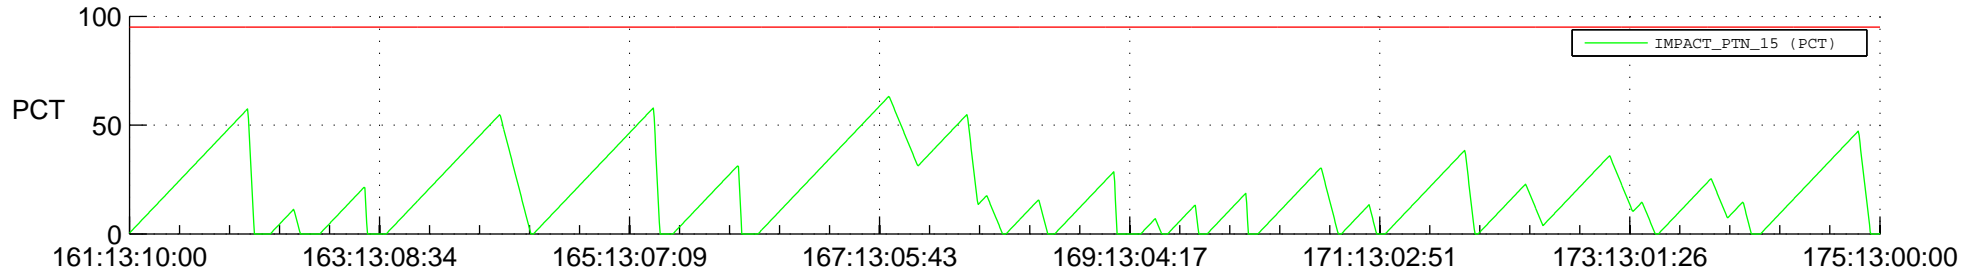

STEREO BEHIND SSR PCT Full Prediction

SWAVES_Percent_Full_Prediction

IMPACT_Percent_Full_Prediction

PLASTIC_Percent_Full_Prediction

Spacecraft_DownLink_Rate