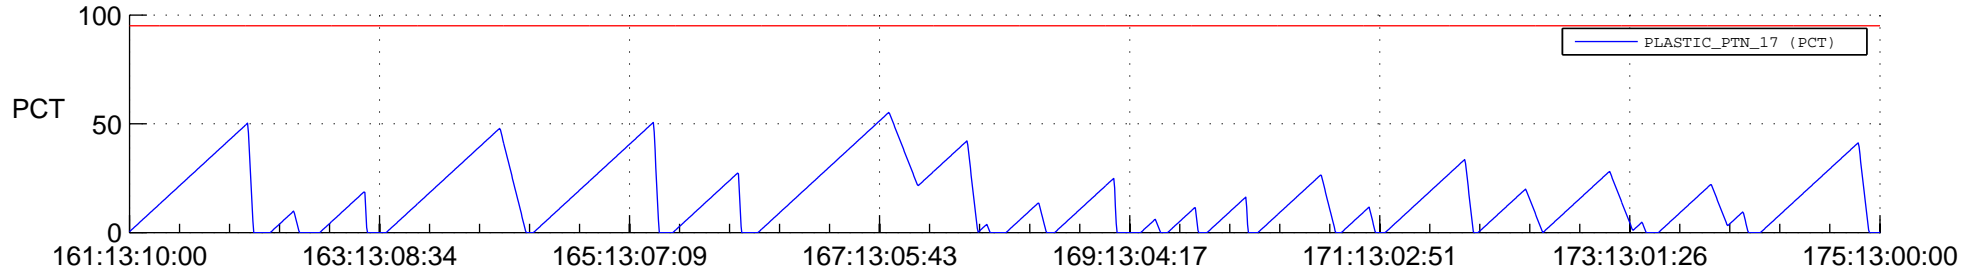

STEREO BEHIND SSR PCT Full Prediction

SWAVES_Percent_Full_Prediction

IMPACT_Percent_Full_Prediction

PLASTIC_Percent_Full_Prediction

Spacecraft_DownLink_Rate