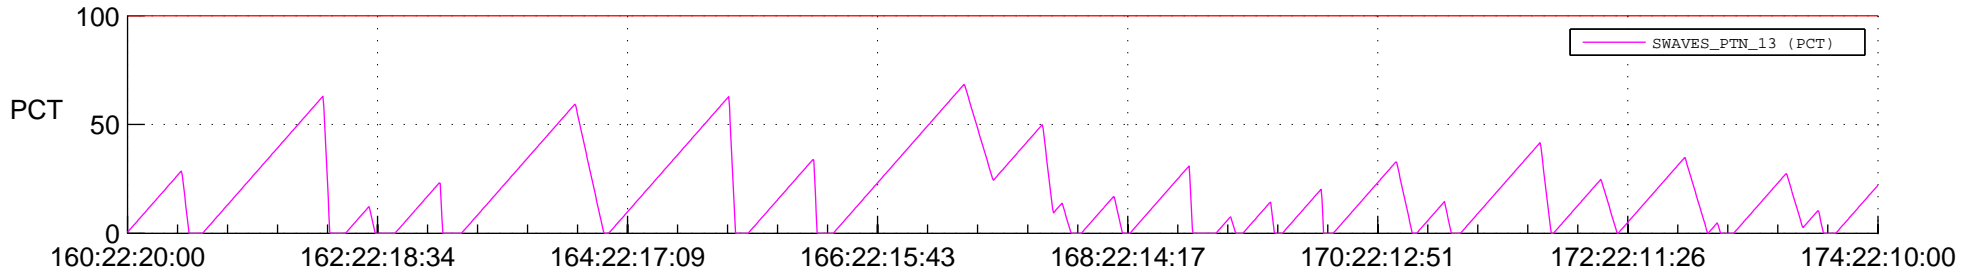

# STEREO BEHIND SSR PCT Full Prediction

## SWAVES\_Percent\_Full\_Prediction