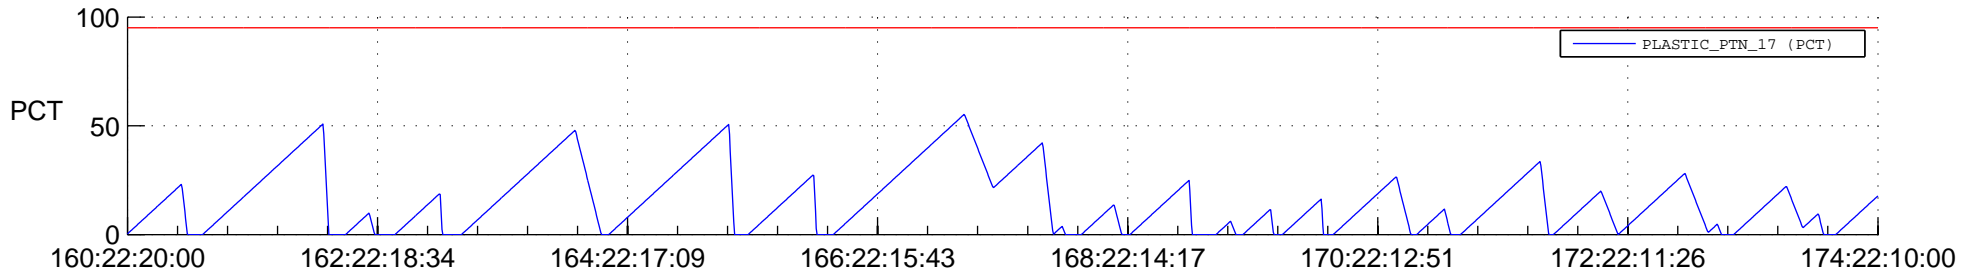

PLASTIC_Percent_Full_Prediction