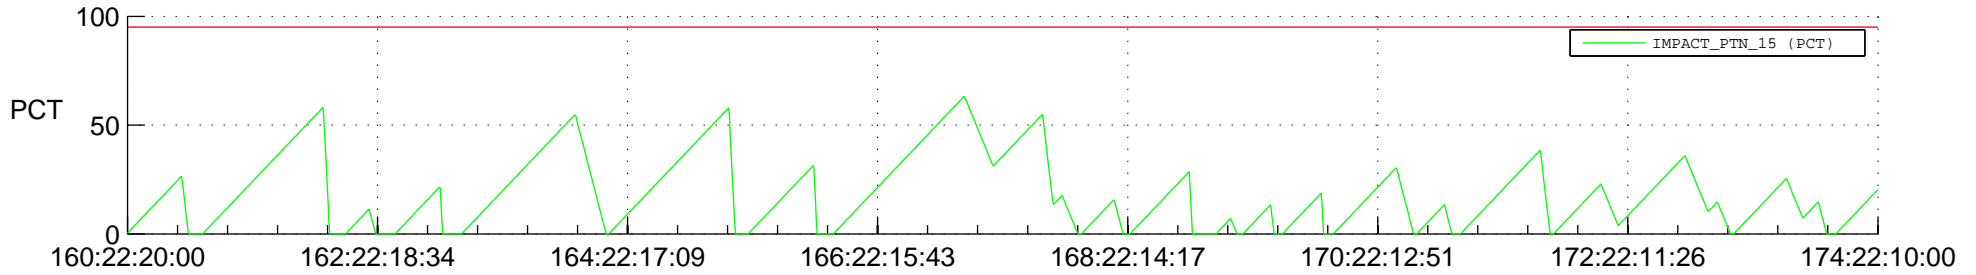

IMPACT_Percent_Full_Prediction