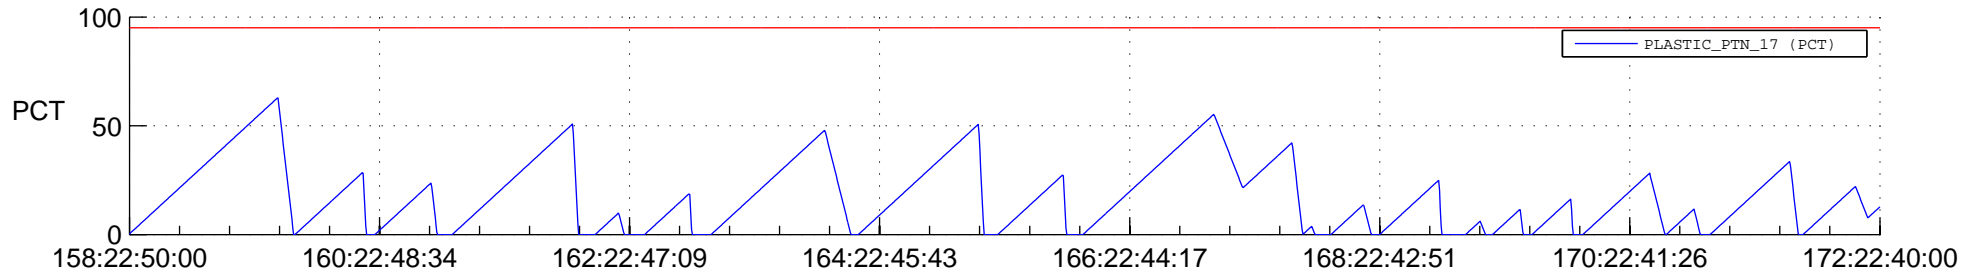

STEREO BEHIND SSR PCT Full Prediction

SWAVES_Percent_Full_Prediction

IMPACT_Percent_Full_Prediction

PLASTIC_Percent_Full_Prediction

Spacecraft_DownLink_Rate