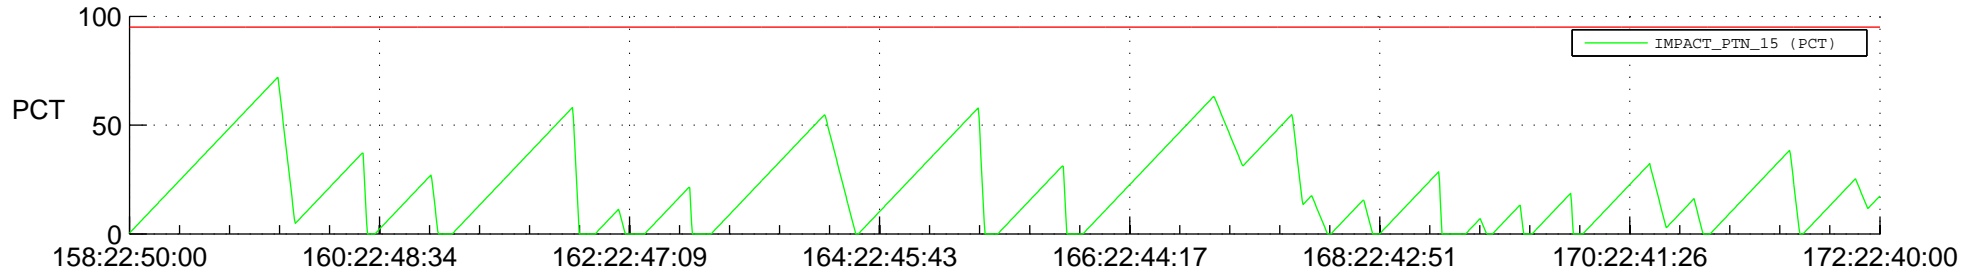

STEREO BEHIND SSR PCT Full Prediction

SWAVES_Percent_Full_Prediction

IMPACT_Percent_Full_Prediction

PLASTIC_Percent_Full_Prediction

Spacecraft_DownLink_Rate