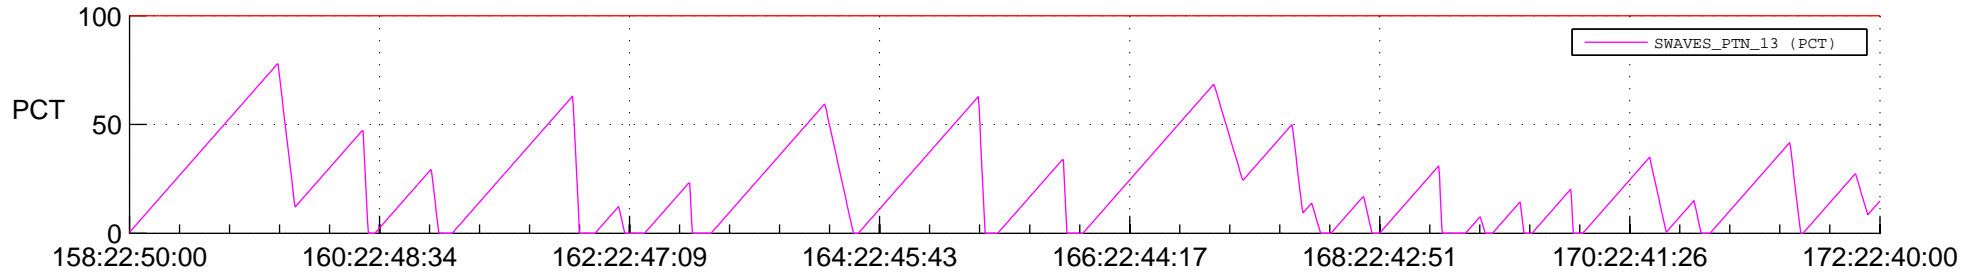

STEREO BEHIND SSR PCT Full Prediction

SWAVES_Percent_Full_Prediction

IMPACT_Percent_Full_Prediction

PLASTIC_Percent_Full_Prediction

Spacecraft_DownLink_Rate