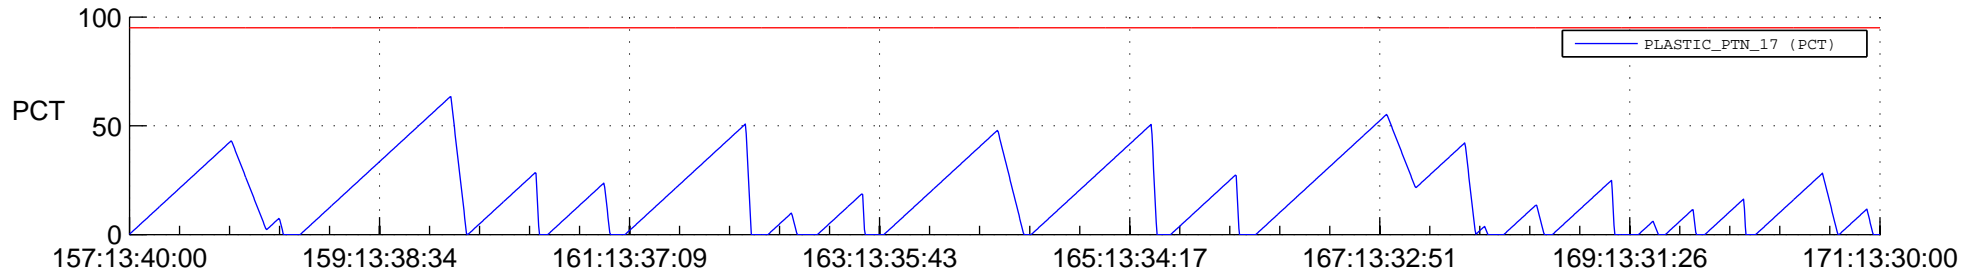

STEREO BEHIND SSR PCT Full Prediction

SWAVES_Percent_Full_Prediction

IMPACT_Percent_Full_Prediction

PLASTIC_Percent_Full_Prediction

Spacecraft_DownLink_Rate