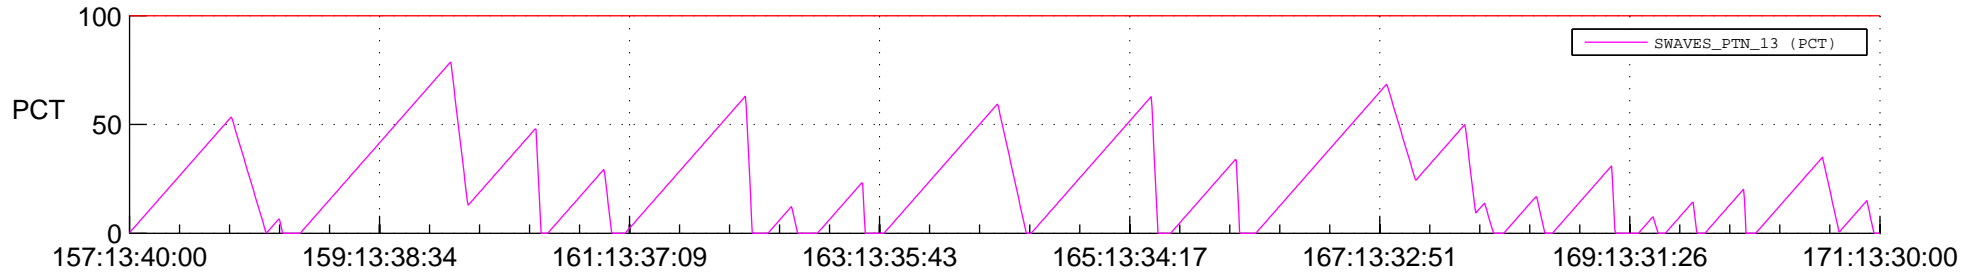

STEREO BEHIND SSR PCT Full Prediction

SWAVES_Percent_Full_Prediction

IMPACT_Percent_Full_Prediction

PLASTIC_Percent_Full_Prediction

Spacecraft_DownLink_Rate