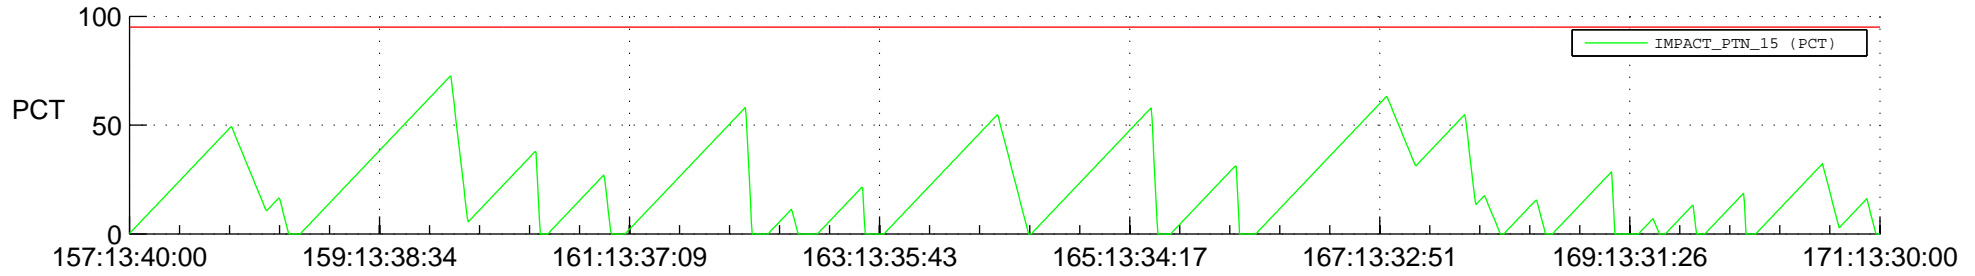

STEREO BEHIND SSR PCT Full Prediction

SWAVES_Percent_Full_Prediction

IMPACT_Percent_Full_Prediction

PLASTIC_Percent_Full_Prediction

Spacecraft_DownLink_Rate