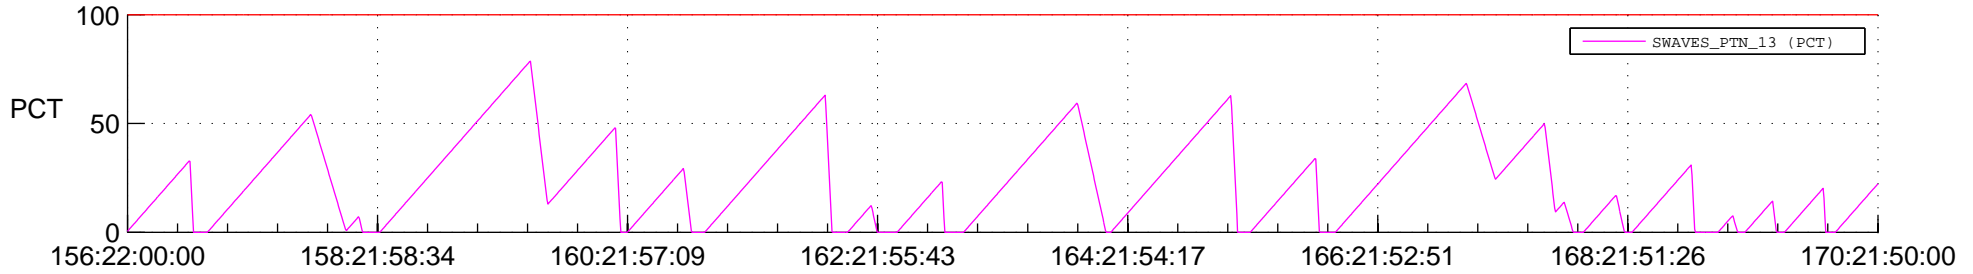

# STEREO BEHIND SSR PCT Full Prediction

## SWAVES\_Percent\_Full\_Prediction