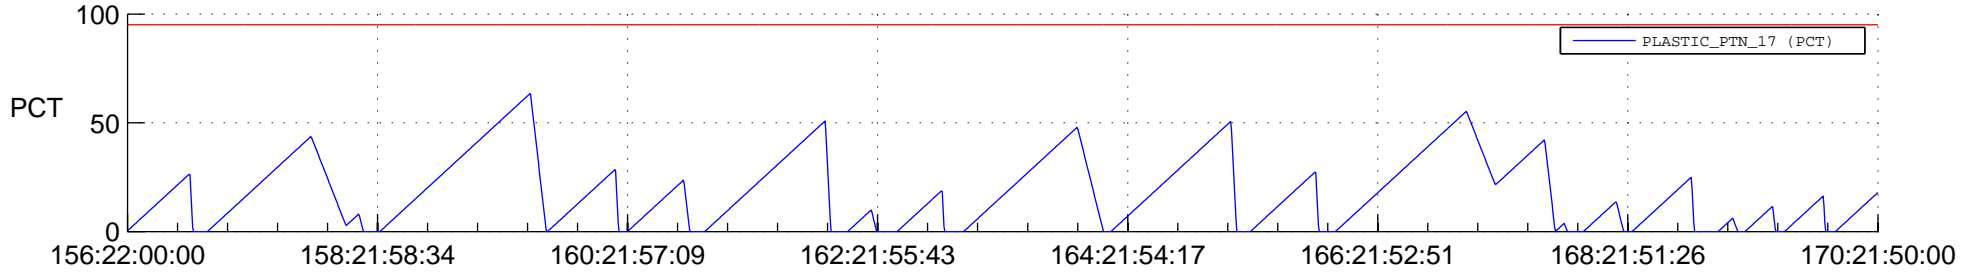

PLASTIC_Percent_Full_Prediction