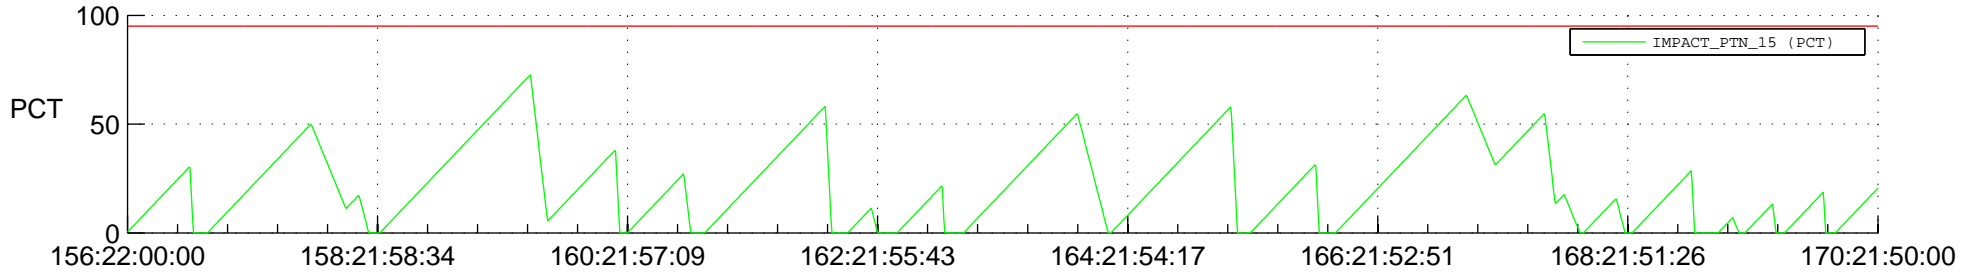

IMPACT_Percent_Full_Prediction