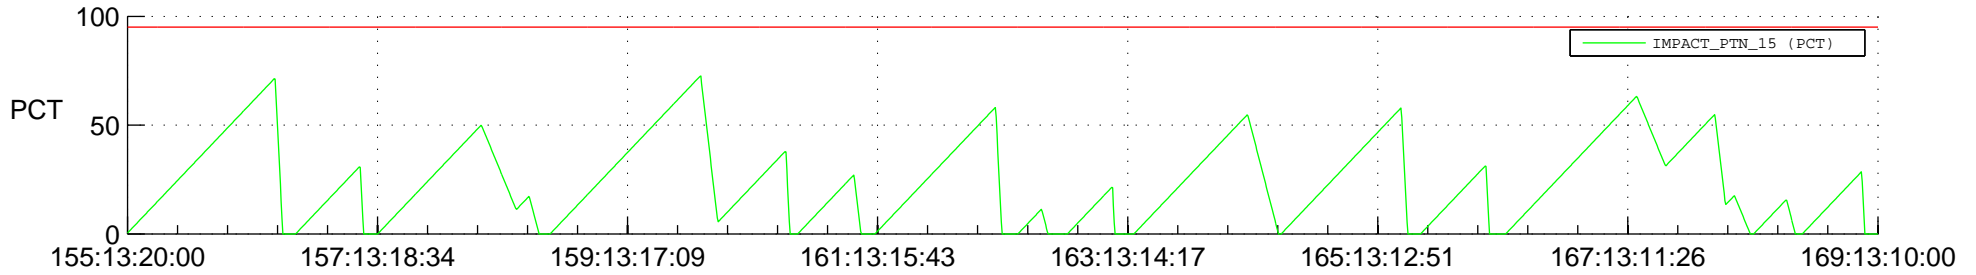

STEREO BEHIND SSR PCT Full Prediction

SWAVES_Percent_Full_Prediction

IMPACT_Percent_Full_Prediction

PLASTIC_Percent_Full_Prediction

Spacecraft_DownLink_Rate