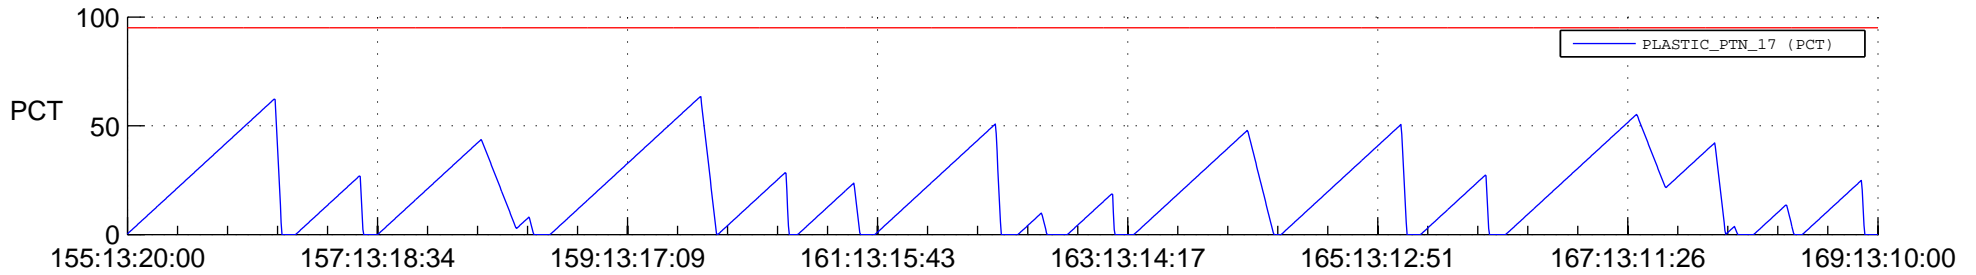

STEREO BEHIND SSR PCT Full Prediction

SWAVES_Percent_Full_Prediction

IMPACT_Percent_Full_Prediction

PLASTIC_Percent_Full_Prediction

Spacecraft_DownLink_Rate