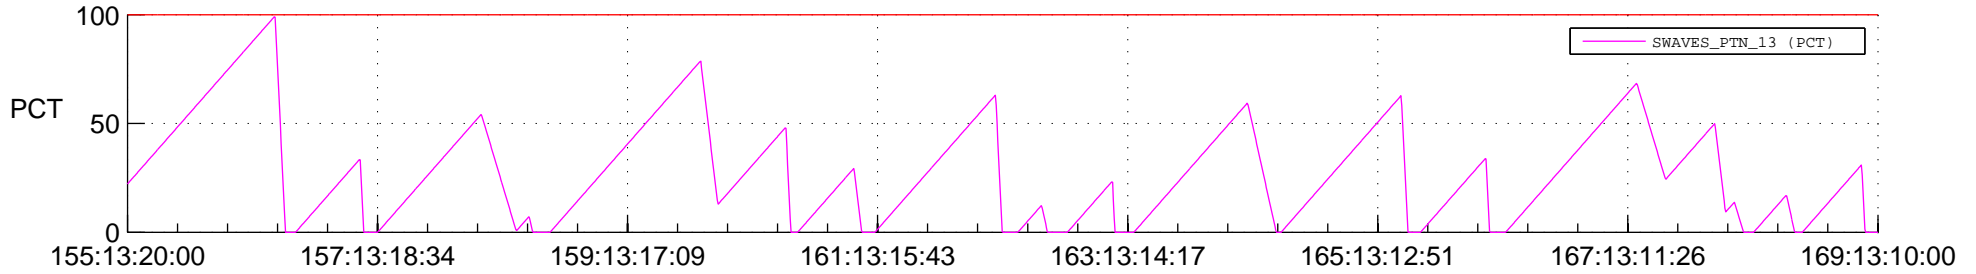

STEREO BEHIND SSR PCT Full Prediction

SWAVES_Percent_Full_Prediction

IMPACT_Percent_Full_Prediction

PLASTIC_Percent_Full_Prediction

Spacecraft_DownLink_Rate