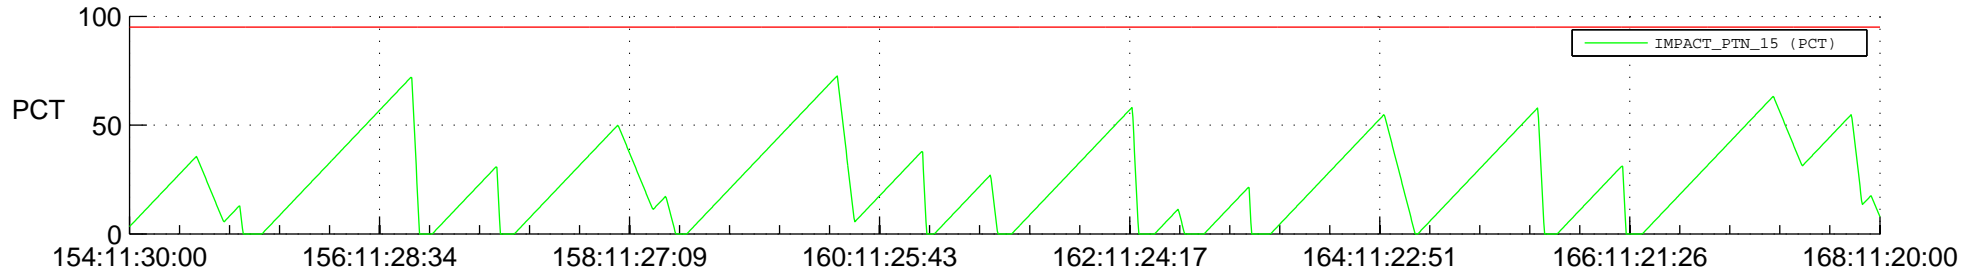

IMPACT_Percent_Full_Prediction