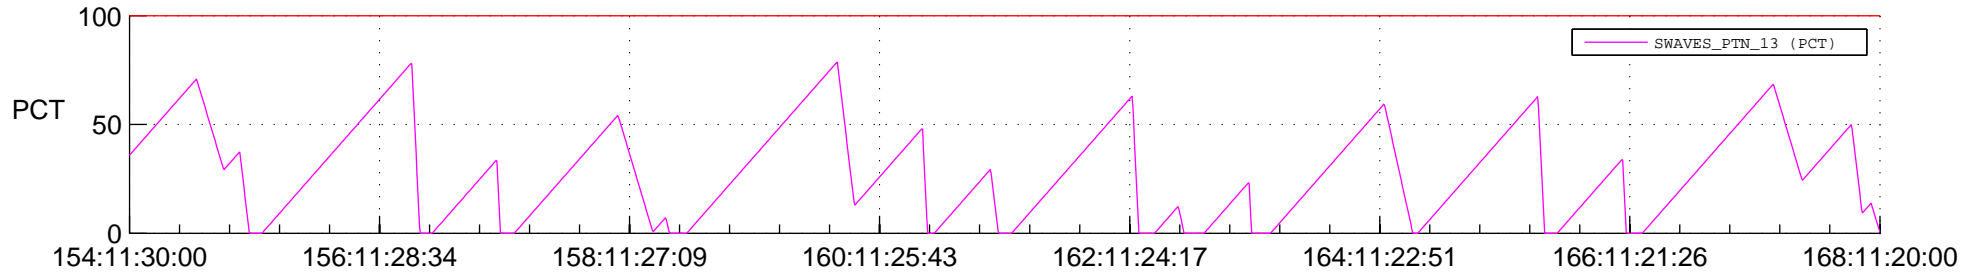

# STEREO BEHIND SSR PCT Full Prediction

## SWAVES\_Percent\_Full\_Prediction