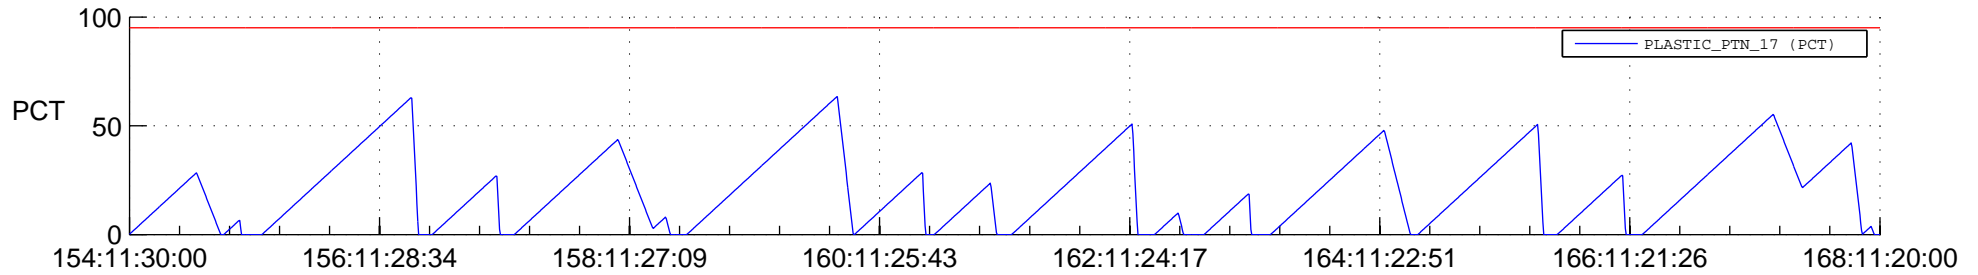

PLASTIC_Percent_Full_Prediction