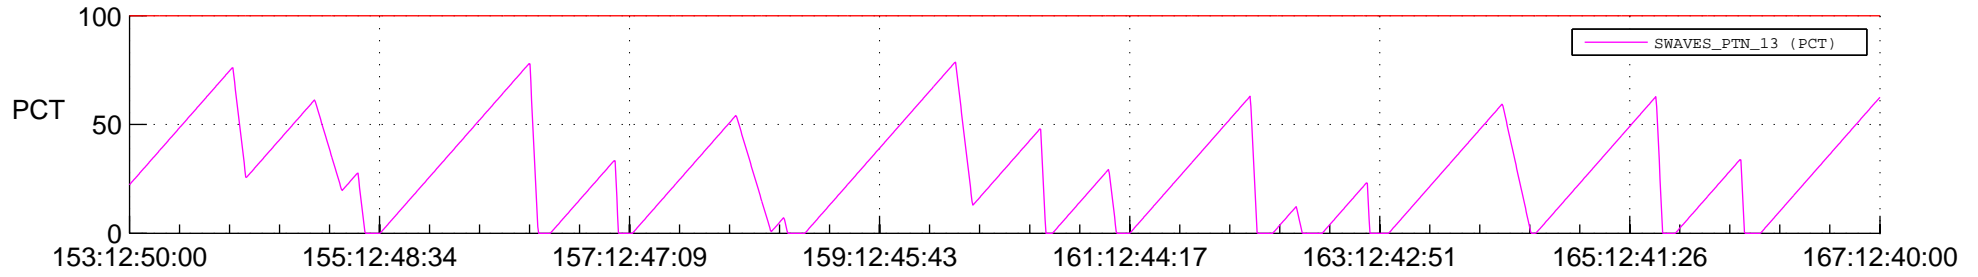

STEREO BEHIND SSR PCT Full Prediction

SWAVES_Percent_Full_Prediction

IMPACT_Percent_Full_Prediction

PLASTIC_Percent_Full_Prediction

Spacecraft_DownLink_Rate