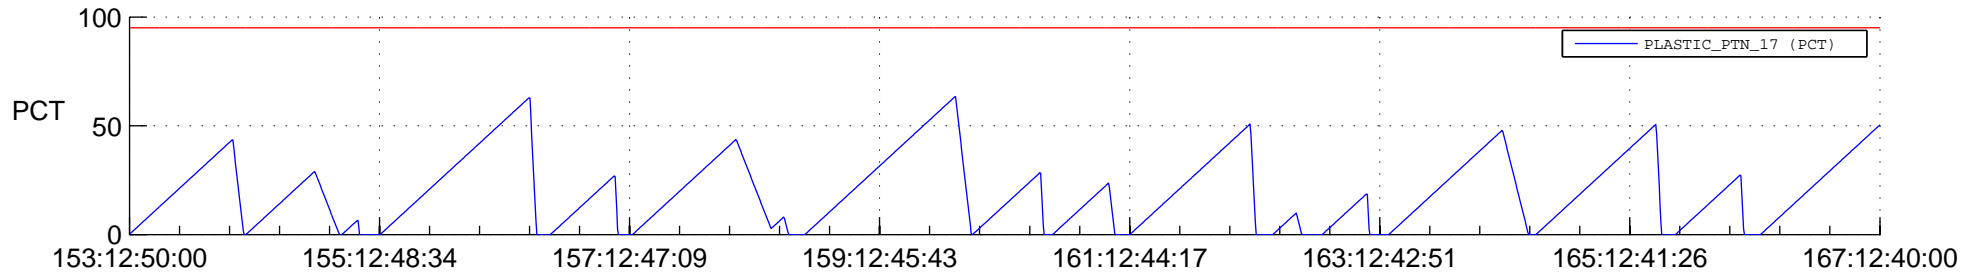

STEREO BEHIND SSR PCT Full Prediction

SWAVES_Percent_Full_Prediction

IMPACT_Percent_Full_Prediction

PLASTIC_Percent_Full_Prediction

Spacecraft_DownLink_Rate