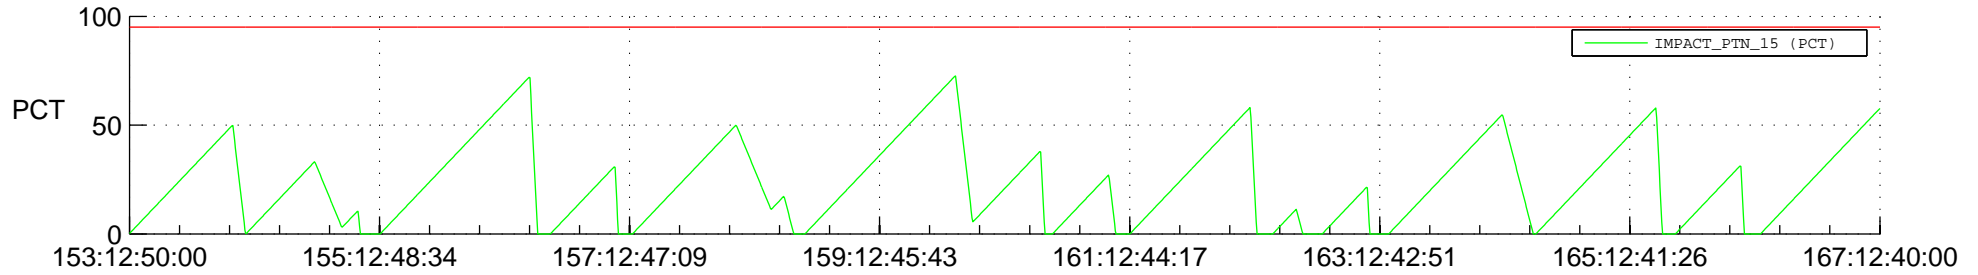

STEREO BEHIND SSR PCT Full Prediction

SWAVES_Percent_Full_Prediction

IMPACT_Percent_Full_Prediction

PLASTIC_Percent_Full_Prediction

Spacecraft_DownLink_Rate