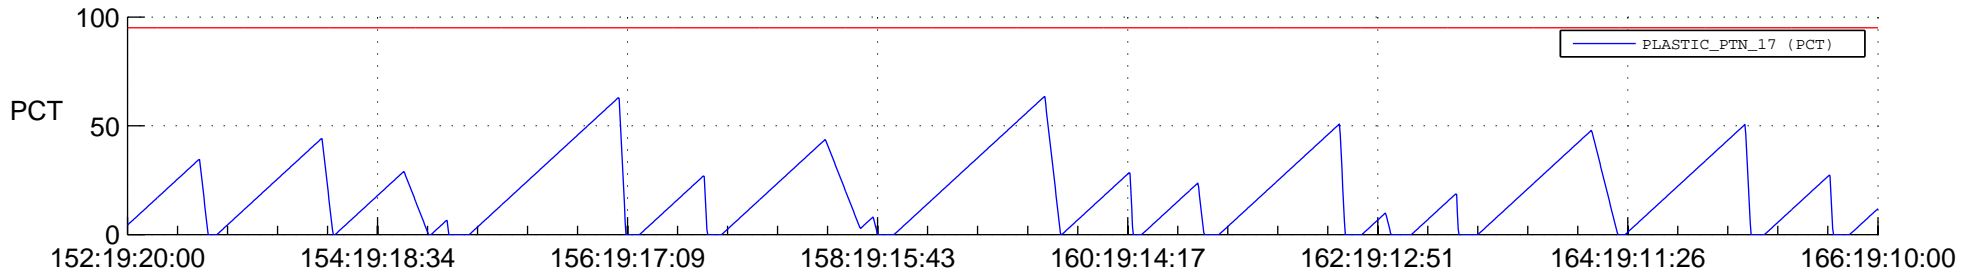

STEREO BEHIND SSR PCT Full Prediction

SWAVES_Percent_Full_Prediction

IMPACT_Percent_Full_Prediction

PLASTIC_Percent_Full_Prediction

Spacecraft_DownLink_Rate