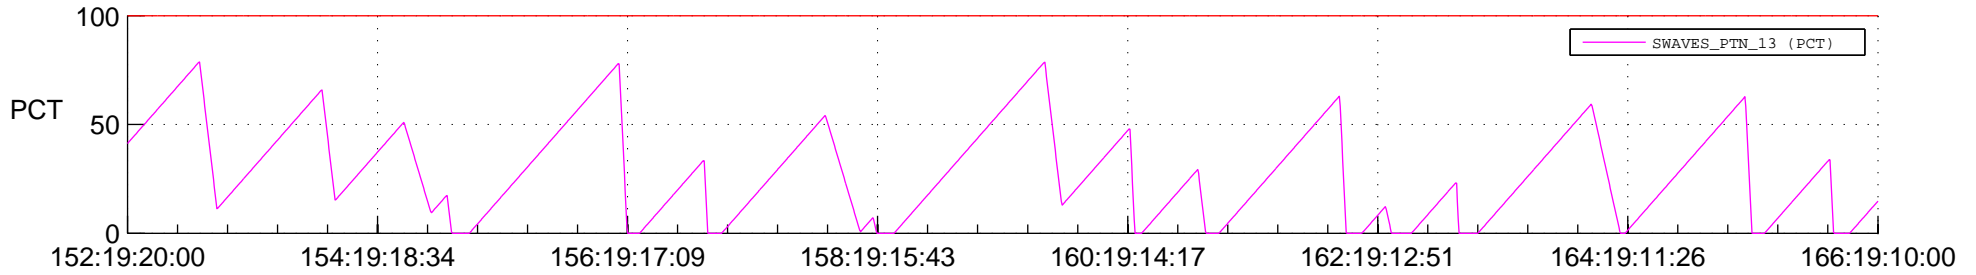

STEREO BEHIND SSR PCT Full Prediction

SWAVES_Percent_Full_Prediction

IMPACT_Percent_Full_Prediction

PLASTIC_Percent_Full_Prediction

Spacecraft_DownLink_Rate