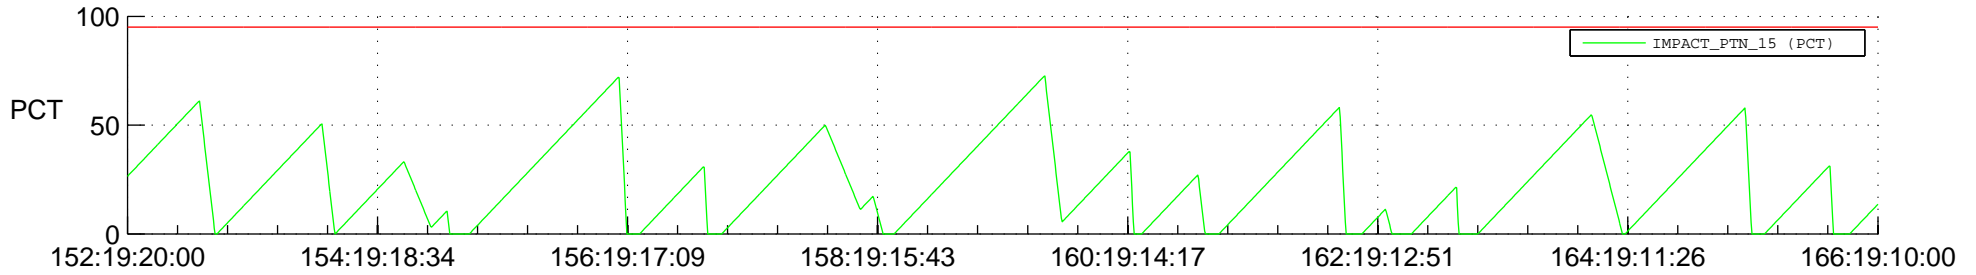

STEREO BEHIND SSR PCT Full Prediction

SWAVES_Percent_Full_Prediction

IMPACT_Percent_Full_Prediction

PLASTIC_Percent_Full_Prediction

Spacecraft_DownLink_Rate