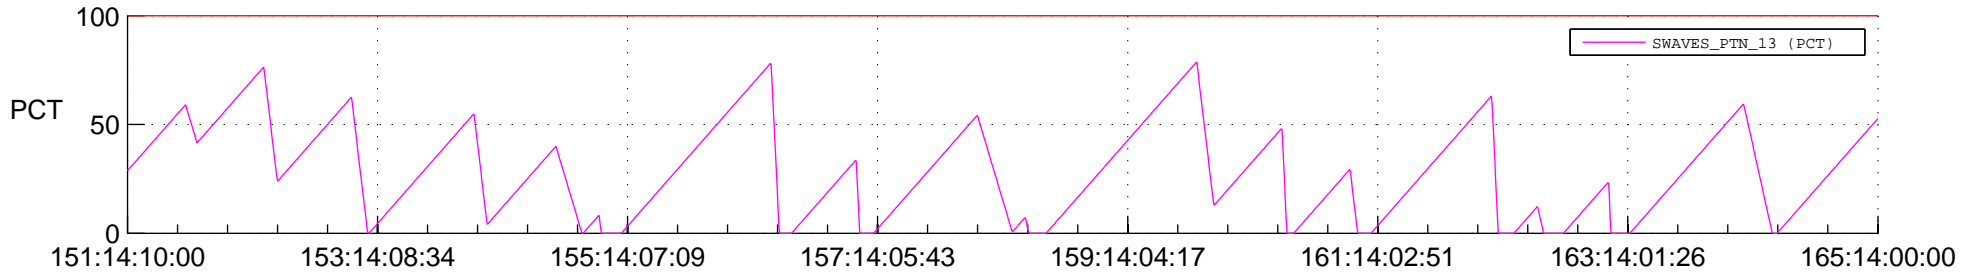

STEREO BEHIND SSR PCT Full Prediction

SWAVES_Percent_Full_Prediction

IMPACT_Percent_Full_Prediction

PLASTIC_Percent_Full_Prediction

Spacecraft_DownLink_Rate

Ground Time (2012:151:14:10:00.000 -2012:165:14:00:00.000)