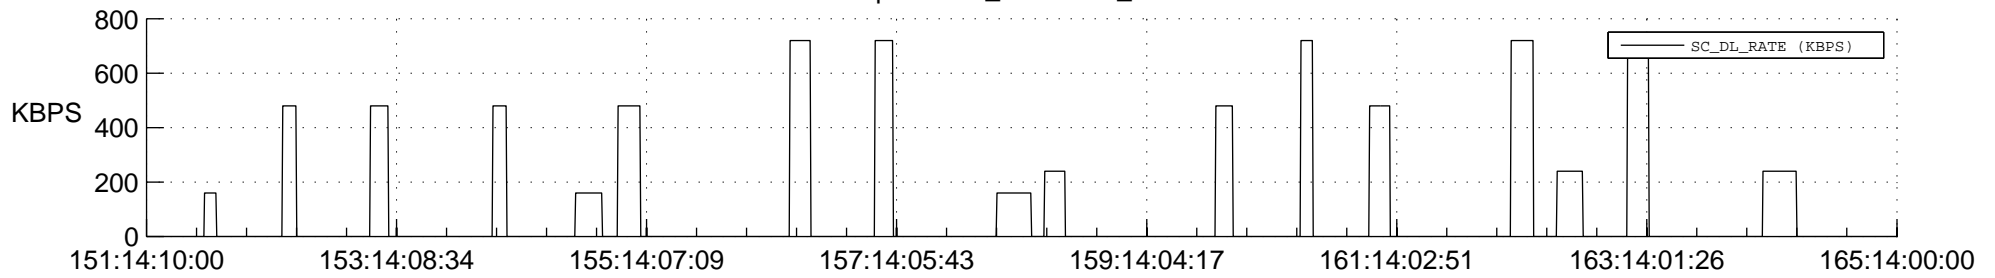

STEREO BEHIND SSR PCT Full Prediction

SWAVES_Percent_Full_Prediction

IMPACT_Percent_Full_Prediction

PLASTIC_Percent_Full_Prediction

Spacecraft_DownLink_Rate

Ground Time (2012:151:14:10:00.000 -2012:165:14:00:00.000)