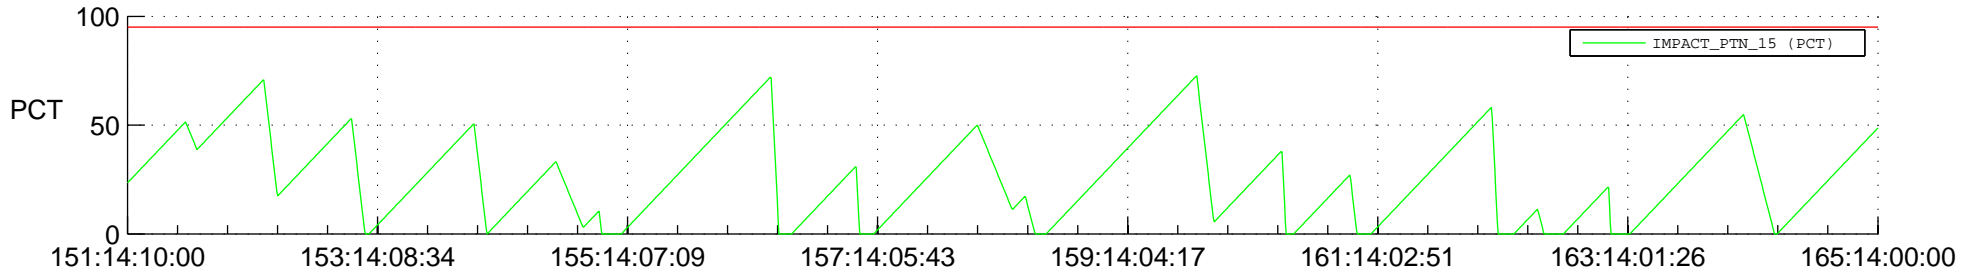

STEREO BEHIND SSR PCT Full Prediction

SWAVES_Percent_Full_Prediction

IMPACT_Percent_Full_Prediction

PLASTIC_Percent_Full_Prediction

Spacecraft_DownLink_Rate

Ground Time (2012:151:14:10:00.000 -2012:165:14:00:00.000)