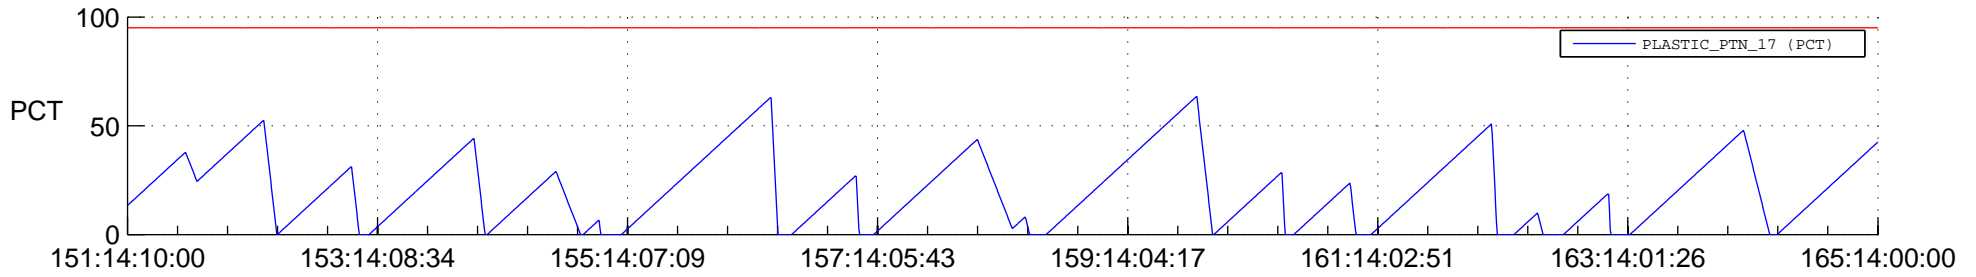

STEREO BEHIND SSR PCT Full Prediction

SWAVES_Percent_Full_Prediction

IMPACT_Percent_Full_Prediction

PLASTIC_Percent_Full_Prediction

Spacecraft_DownLink_Rate

Ground Time (2012:151:14:10:00.000 -2012:165:14:00:00.000)