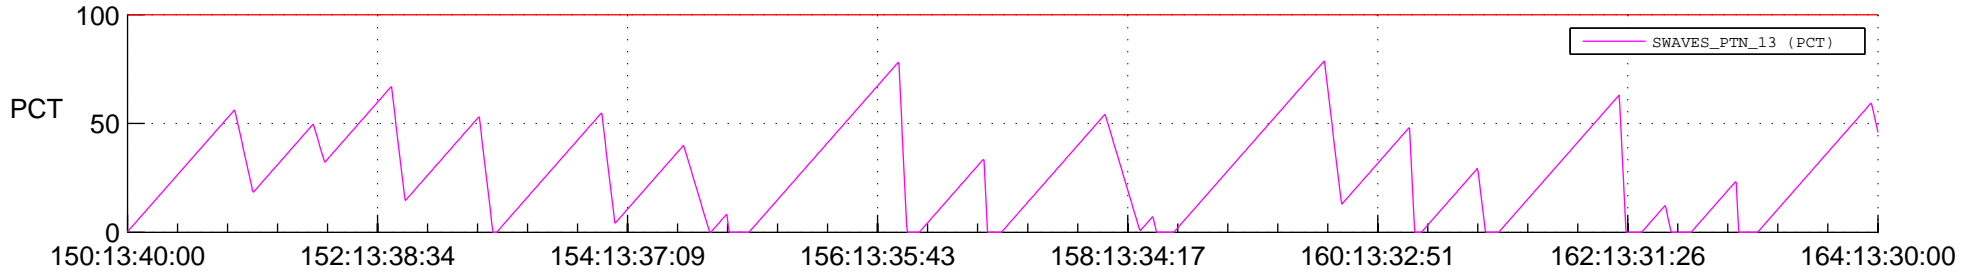

STEREO BEHIND SSR PCT Full Prediction

SWAVES_Percent_Full_Prediction

IMPACT_Percent_Full_Prediction

PLASTIC_Percent_Full_Prediction

Spacecraft_DownLink_Rate