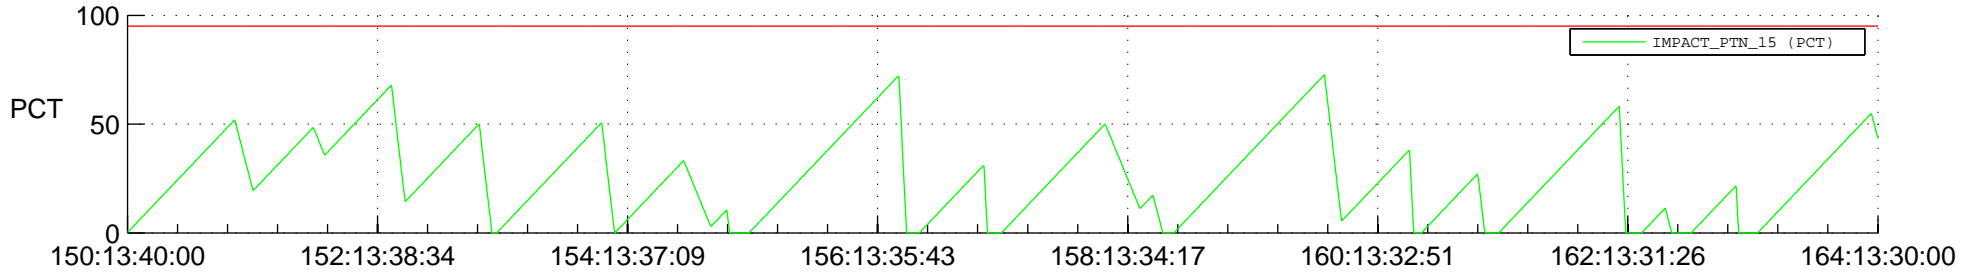

STEREO BEHIND SSR PCT Full Prediction

SWAVES_Percent_Full_Prediction

IMPACT_Percent_Full_Prediction

PLASTIC_Percent_Full_Prediction

Spacecraft_DownLink_Rate