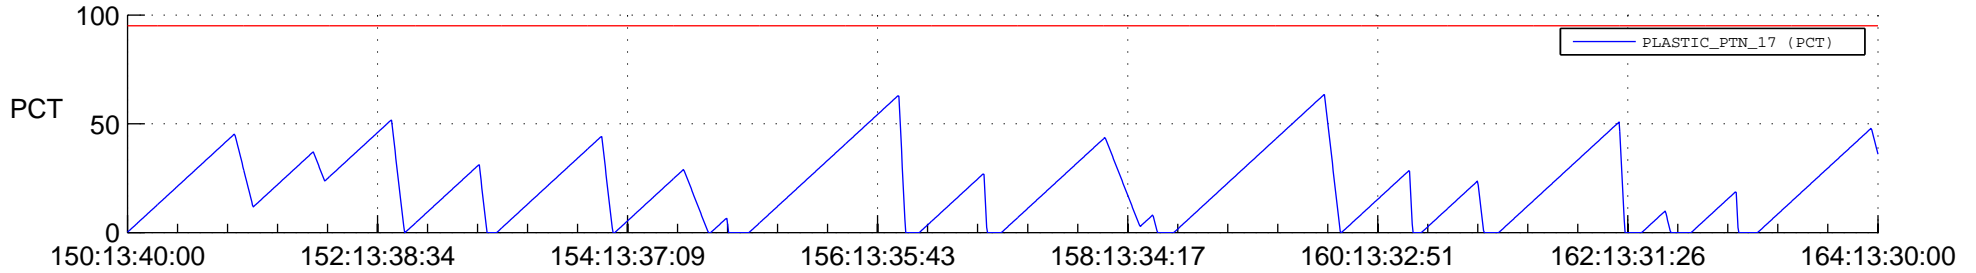

STEREO BEHIND SSR PCT Full Prediction

SWAVES_Percent_Full_Prediction

IMPACT_Percent_Full_Prediction

PLASTIC_Percent_Full_Prediction

Spacecraft_DownLink_Rate