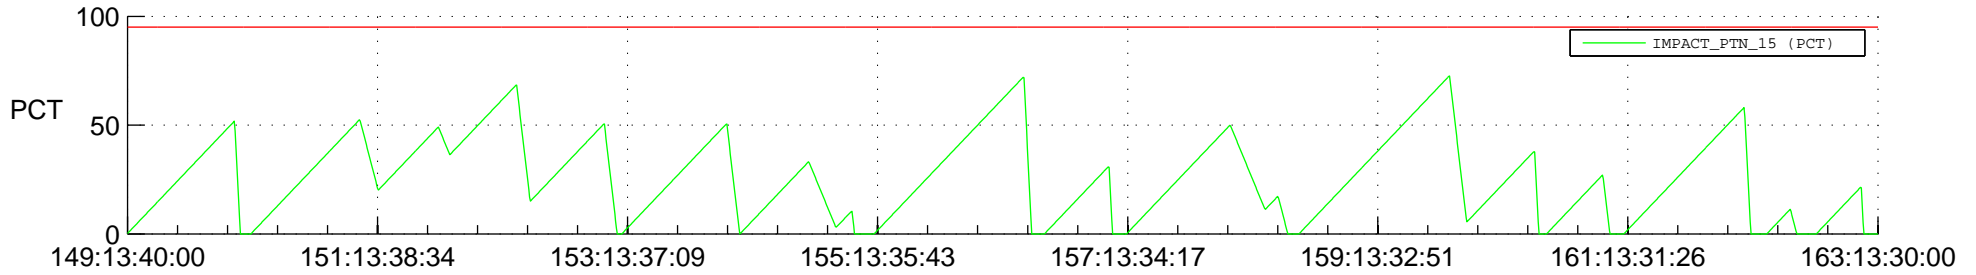

IMPACT_Percent_Full_Prediction