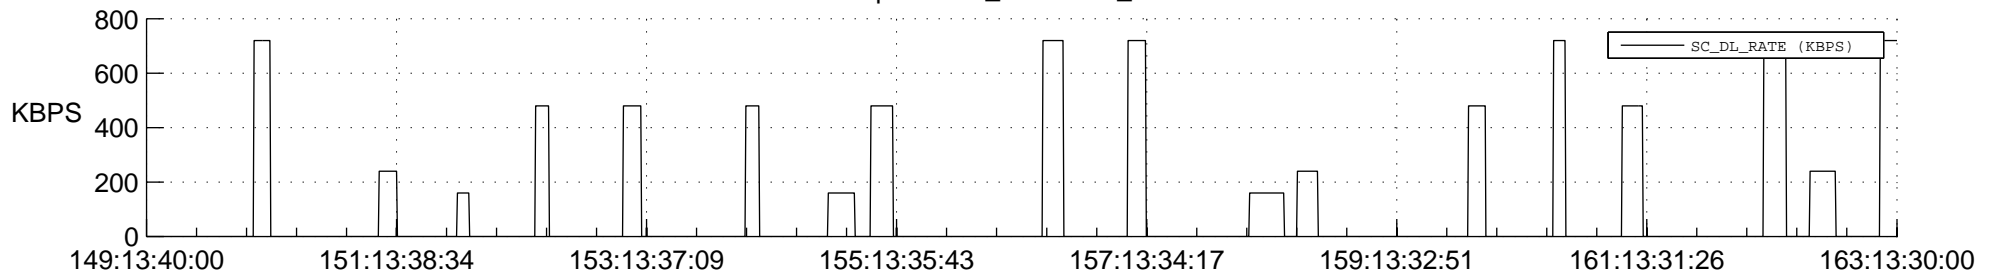

## Spacecraft\_DownLink\_Rate

Ground Time (2012:149:13:40:00.000 -2012:163:13:30:00.000)