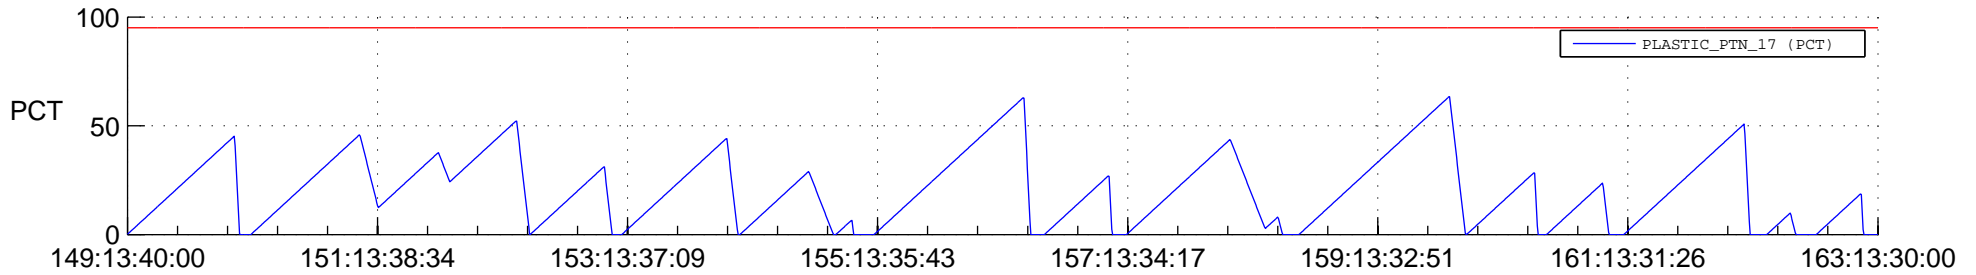

# STEREO BEHIND SSR PCT Full Prediction

## SWAVES\_Percent\_Full\_Prediction

## Spacecraft\_DownLink\_Rate

Ground Time (2012:149:13:40:00.000 -2012:163:13:30:00.000)