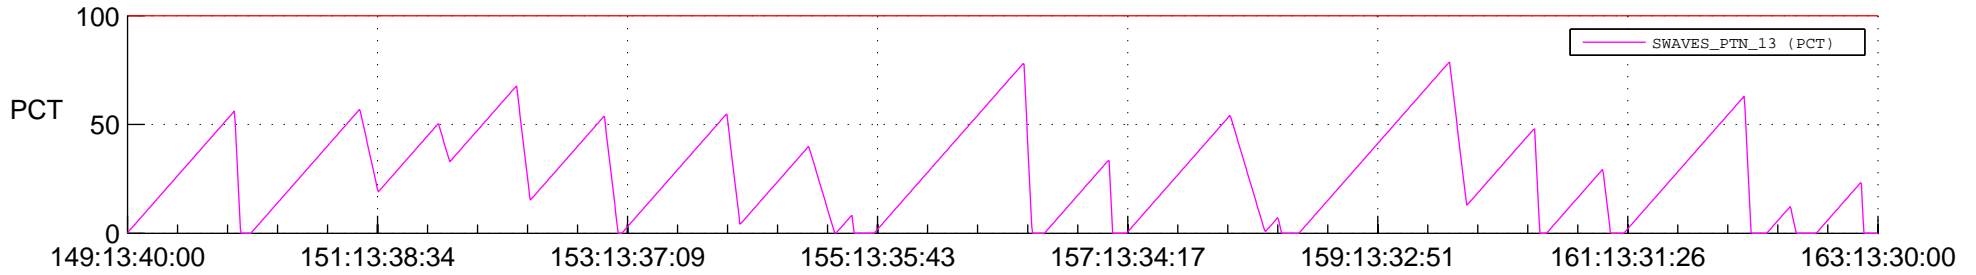

# STEREO BEHIND SSR PCT Full Prediction

## SWAVES\_Percent\_Full\_Prediction

## Spacecraft\_DownLink\_Rate

Ground Time (2012:149:13:40:00.000 -2012:163:13:30:00.000)