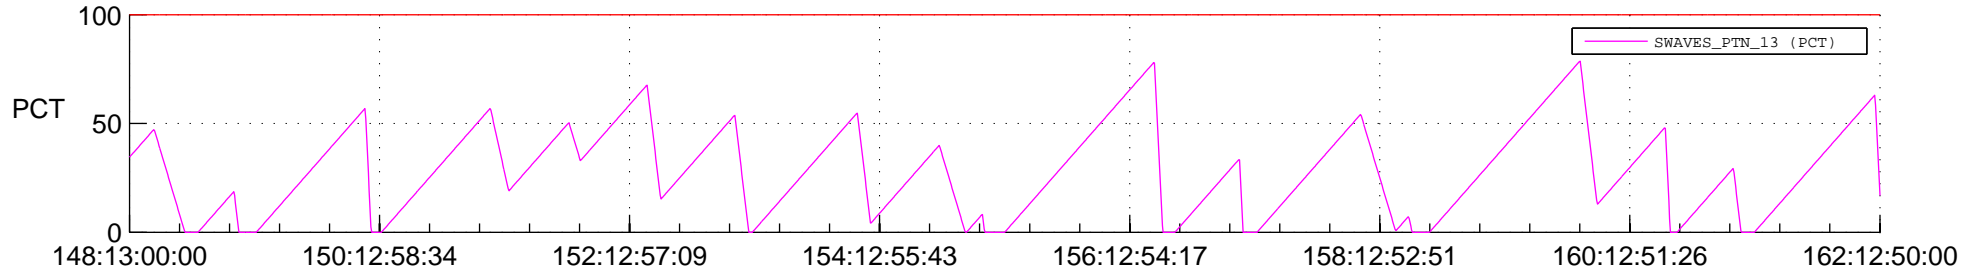

STEREO BEHIND SSR PCT Full Prediction

SWAVES_Percent_Full_Prediction

IMPACT_Percent_Full_Prediction

PLASTIC_Percent_Full_Prediction

Spacecraft_DownLink_Rate