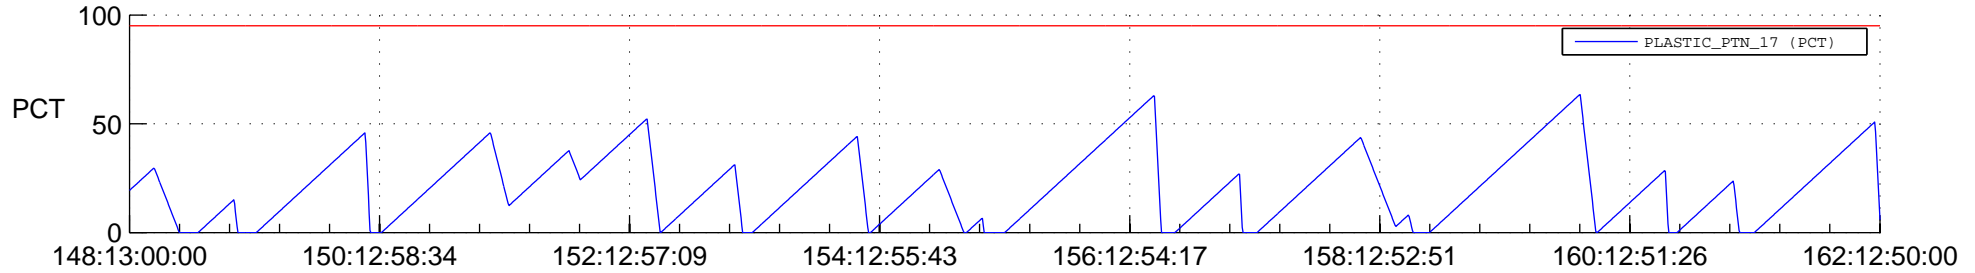

STEREO BEHIND SSR PCT Full Prediction

SWAVES_Percent_Full_Prediction

IMPACT_Percent_Full_Prediction

PLASTIC_Percent_Full_Prediction

Spacecraft_DownLink_Rate