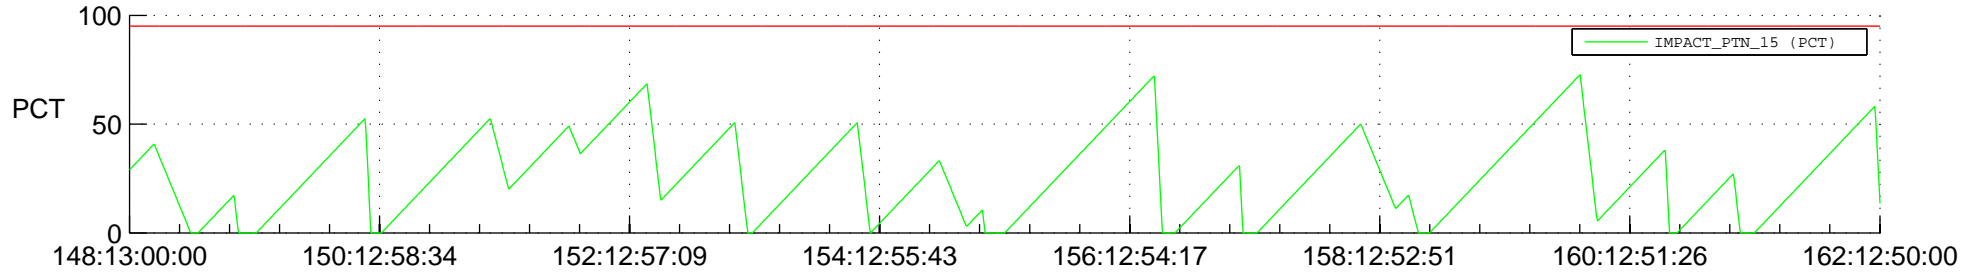

STEREO BEHIND SSR PCT Full Prediction

SWAVES_Percent_Full_Prediction

IMPACT_Percent_Full_Prediction

PLASTIC_Percent_Full_Prediction

Spacecraft_DownLink_Rate