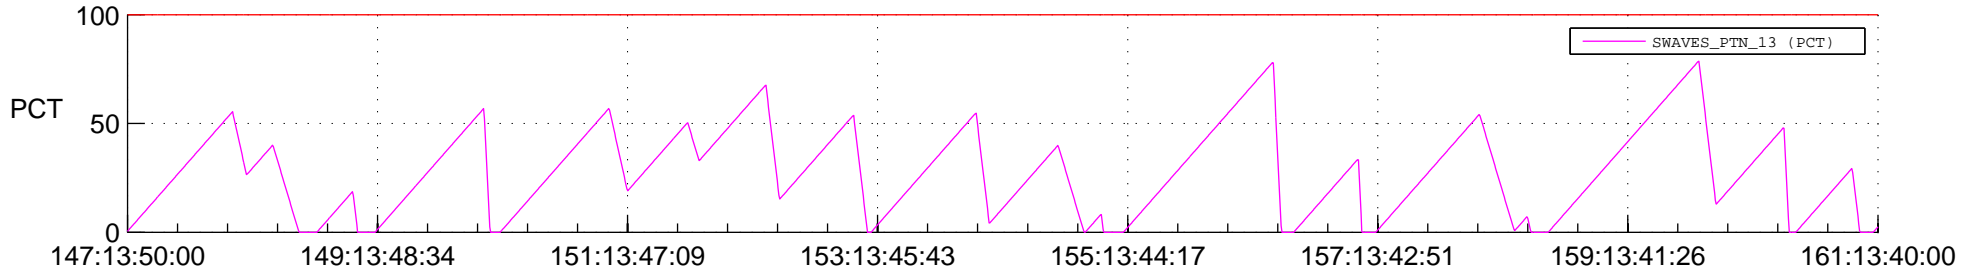

STEREO BEHIND SSR PCT Full Prediction

SWAVES_Percent_Full_Prediction

IMPACT_Percent_Full_Prediction

PLASTIC_Percent_Full_Prediction

Spacecraft_DownLink_Rate