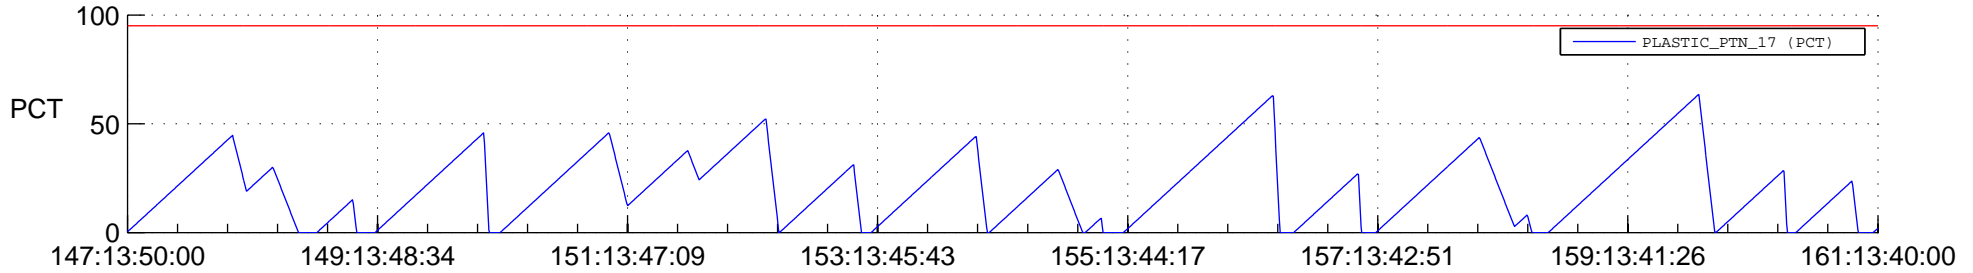

STEREO BEHIND SSR PCT Full Prediction

SWAVES_Percent_Full_Prediction

IMPACT_Percent_Full_Prediction

PLASTIC_Percent_Full_Prediction

Spacecraft_DownLink_Rate