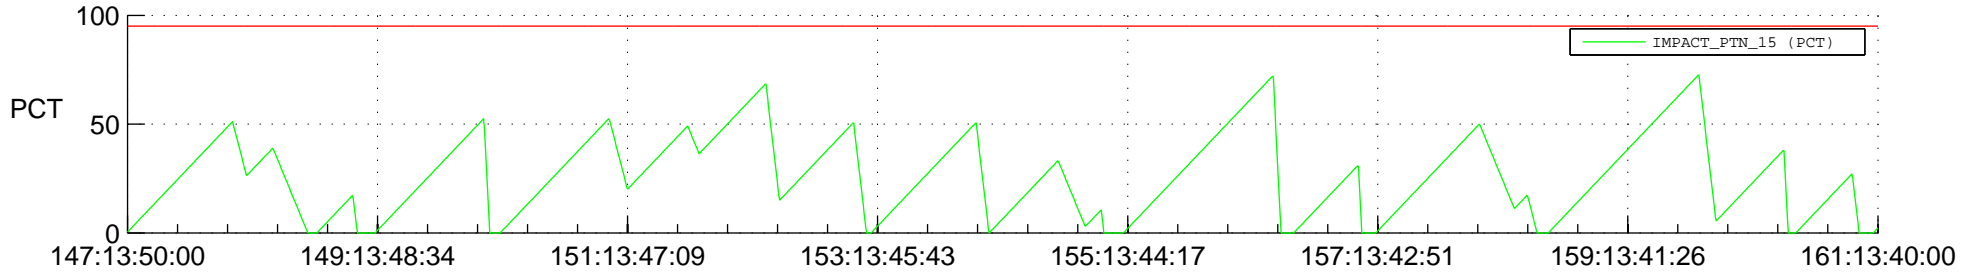

STEREO BEHIND SSR PCT Full Prediction

SWAVES_Percent_Full_Prediction

IMPACT_Percent_Full_Prediction

PLASTIC_Percent_Full_Prediction

Spacecraft_DownLink_Rate