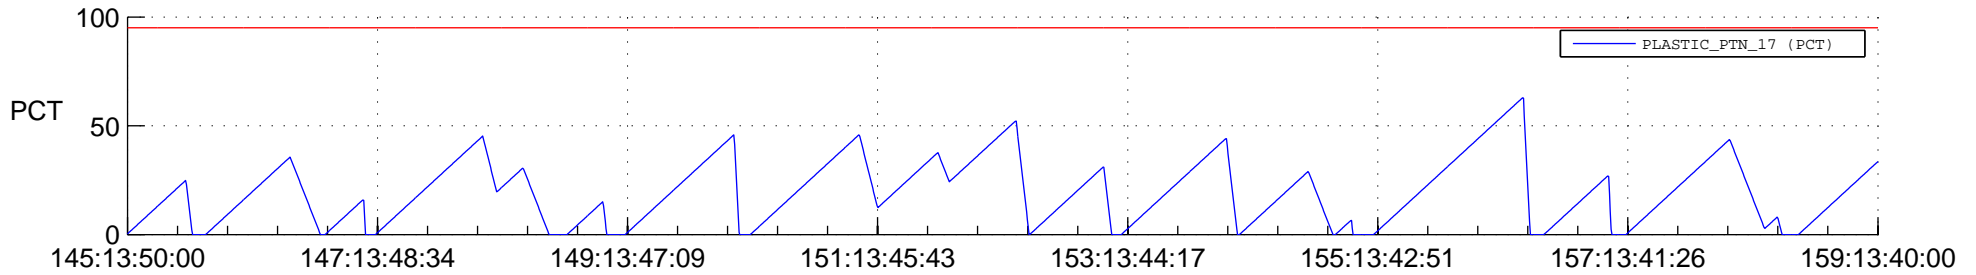

PLASTIC_Percent_Full_Prediction