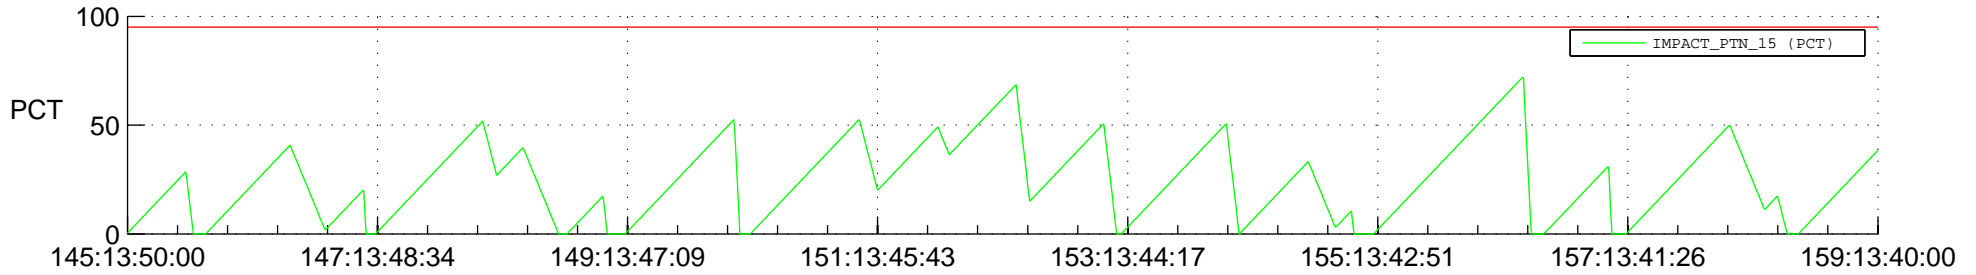

IMPACT_Percent_Full_Prediction