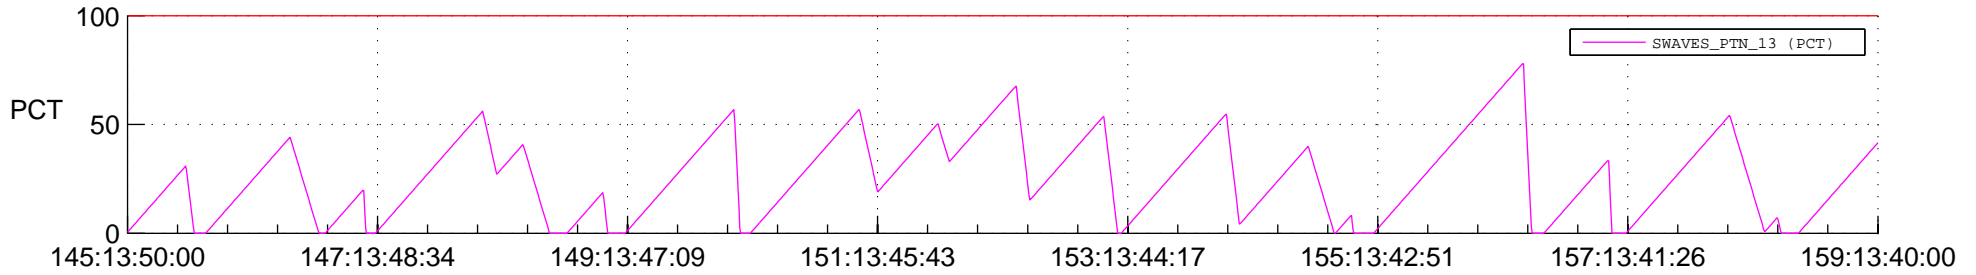

# STEREO BEHIND SSR PCT Full Prediction

## SWAVES\_Percent\_Full\_Prediction