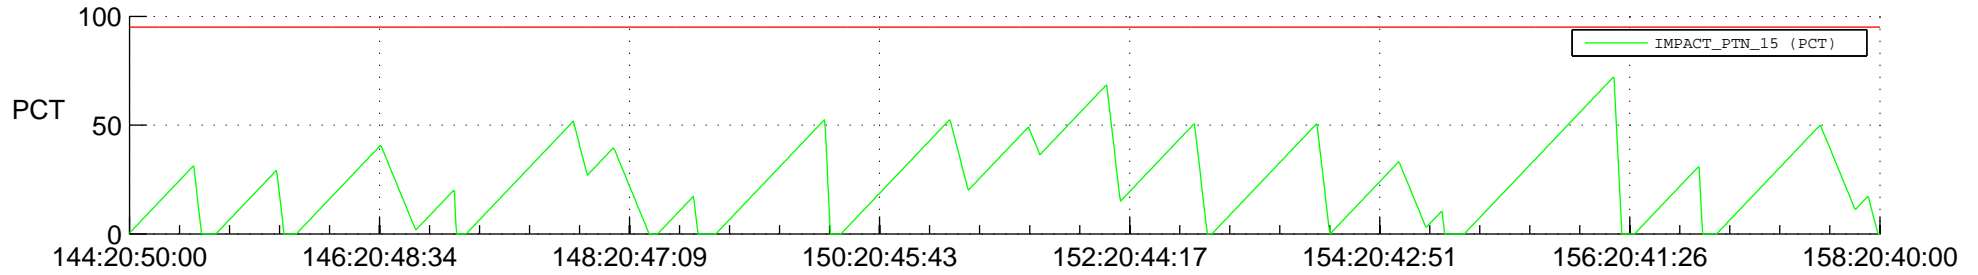

STEREO BEHIND SSR PCT Full Prediction

SWAVES_Percent_Full_Prediction

IMPACT_Percent_Full_Prediction

PLASTIC_Percent_Full_Prediction

Spacecraft_DownLink_Rate

Ground Time (2012:144:20:50:00.000 -2012:158:20:40:00.000)