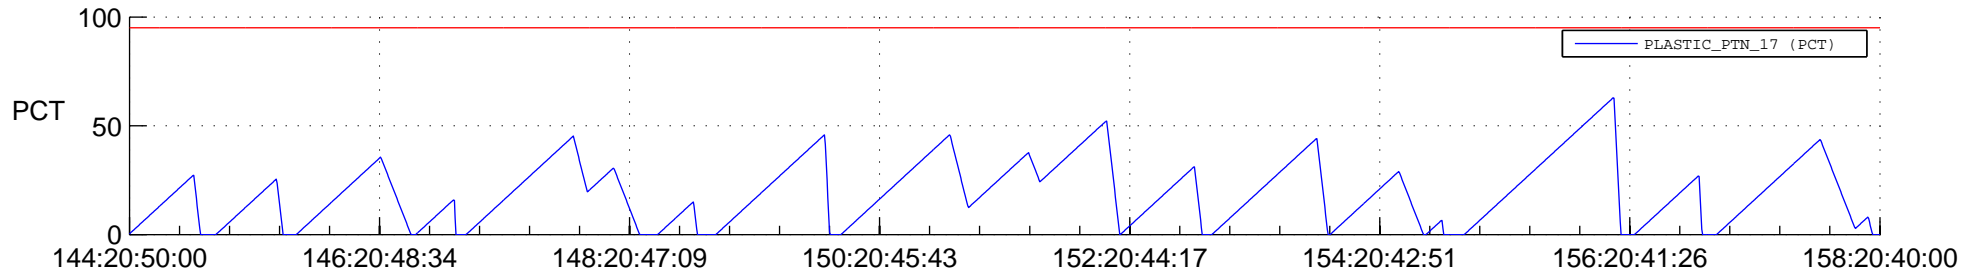

STEREO BEHIND SSR PCT Full Prediction

SWAVES_Percent_Full_Prediction

IMPACT_Percent_Full_Prediction

PLASTIC_Percent_Full_Prediction

Spacecraft_DownLink_Rate

Ground Time (2012:144:20:50:00.000 -2012:158:20:40:00.000)