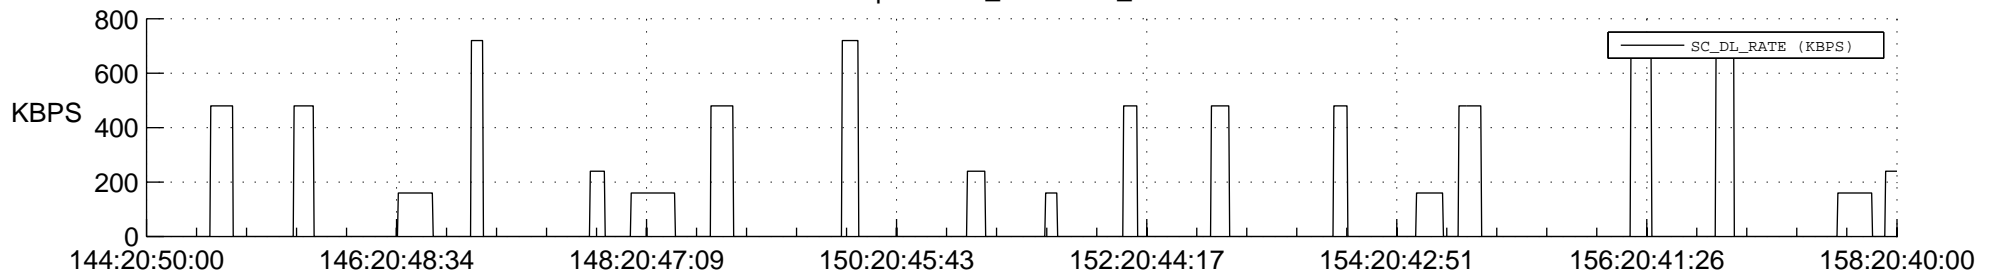

STEREO BEHIND SSR PCT Full Prediction

SWAVES_Percent_Full_Prediction

IMPACT_Percent_Full_Prediction

PLASTIC_Percent_Full_Prediction

Spacecraft_DownLink_Rate

Ground Time (2012:144:20:50:00.000 -2012:158:20:40:00.000)