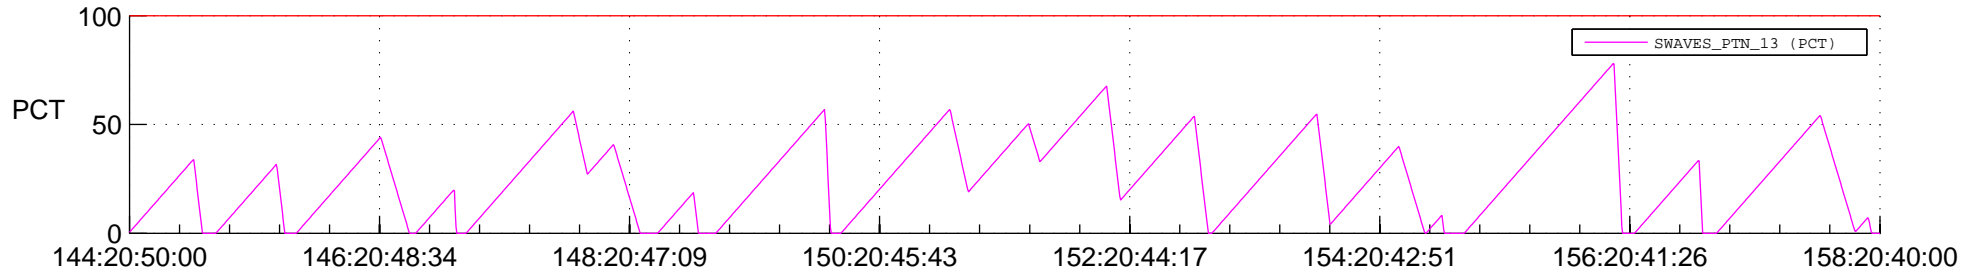

STEREO BEHIND SSR PCT Full Prediction

SWAVES_Percent_Full_Prediction

IMPACT_Percent_Full_Prediction

PLASTIC_Percent_Full_Prediction

Spacecraft_DownLink_Rate

Ground Time (2012:144:20:50:00.000 -2012:158:20:40:00.000)