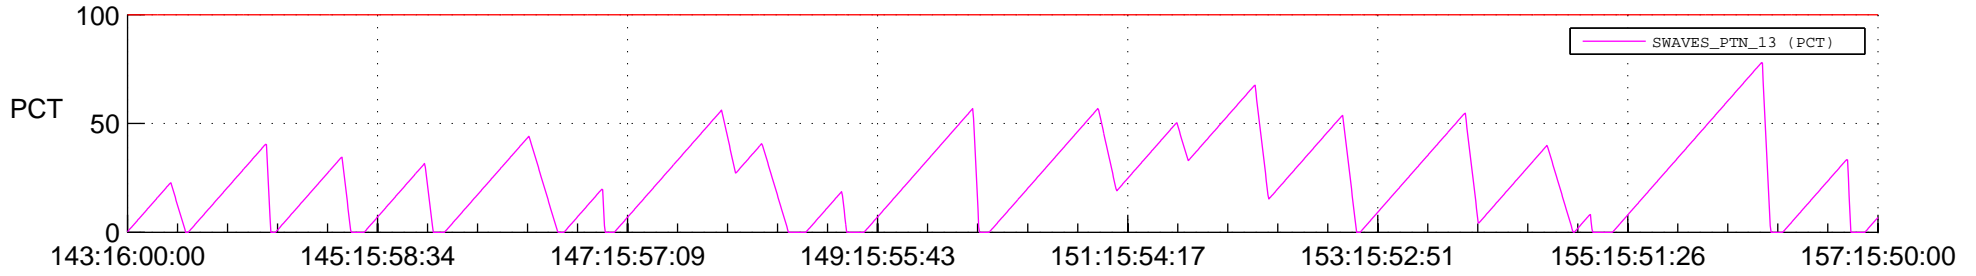

# STEREO BEHIND SSR PCT Full Prediction

## SWAVES\_Percent\_Full\_Prediction

## Spacecraft\_DownLink\_Rate

Ground Time (2012:143:16:00:00.000 -2012:157:15:50:00.000)