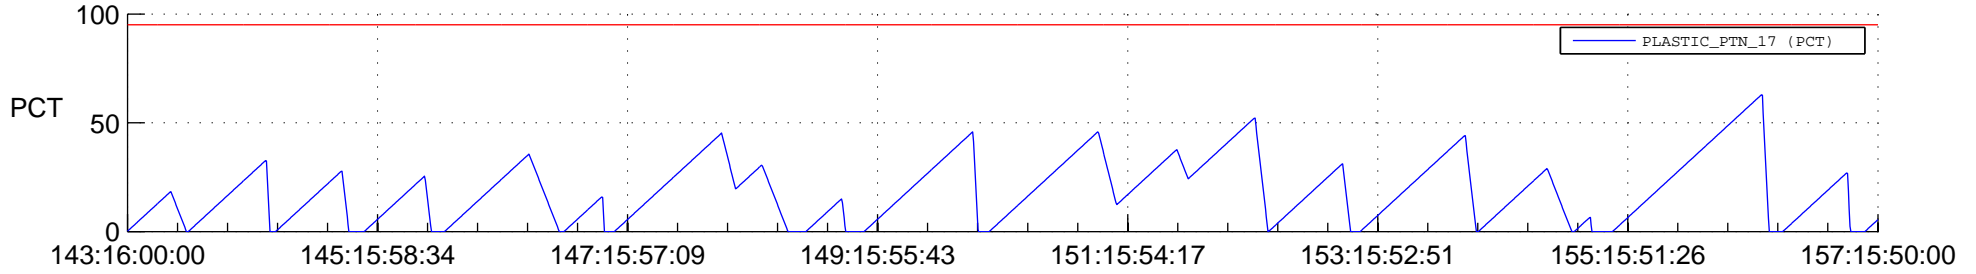

# STEREO BEHIND SSR PCT Full Prediction

## SWAVES\_Percent\_Full\_Prediction

## Spacecraft\_DownLink\_Rate

Ground Time (2012:143:16:00:00.000 -2012:157:15:50:00.000)