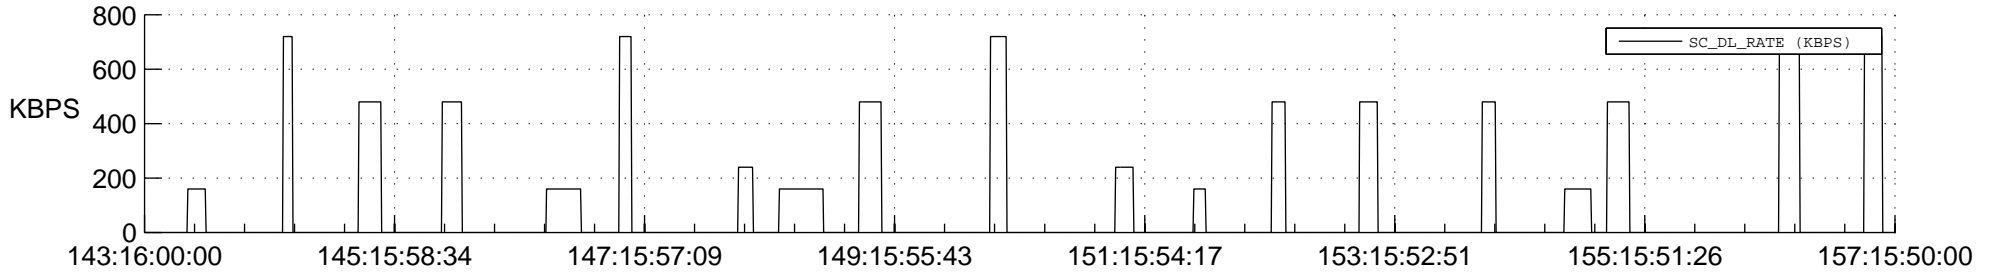

## Spacecraft\_DownLink\_Rate

Ground Time (2012:143:16:00:00.000 -2012:157:15:50:00.000)