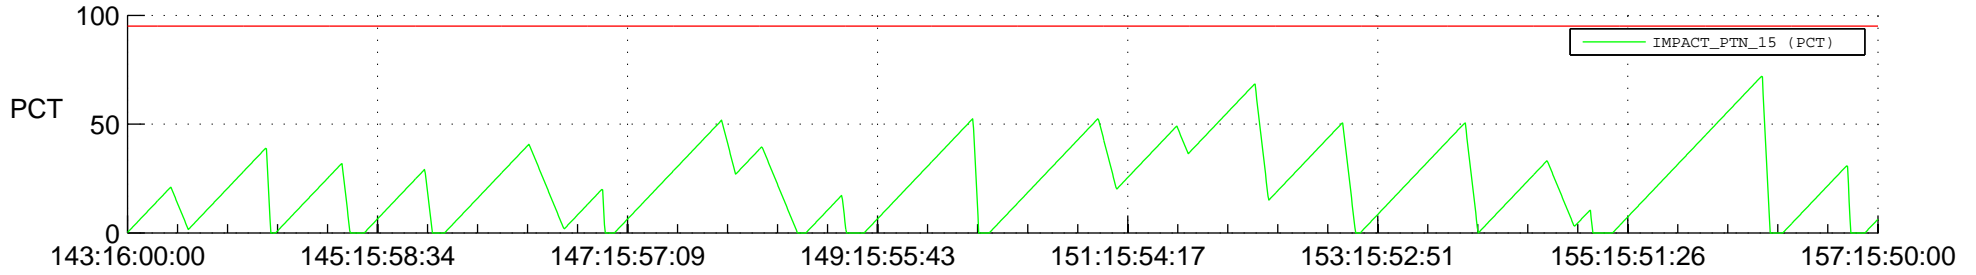

IMPACT_Percent_Full_Prediction