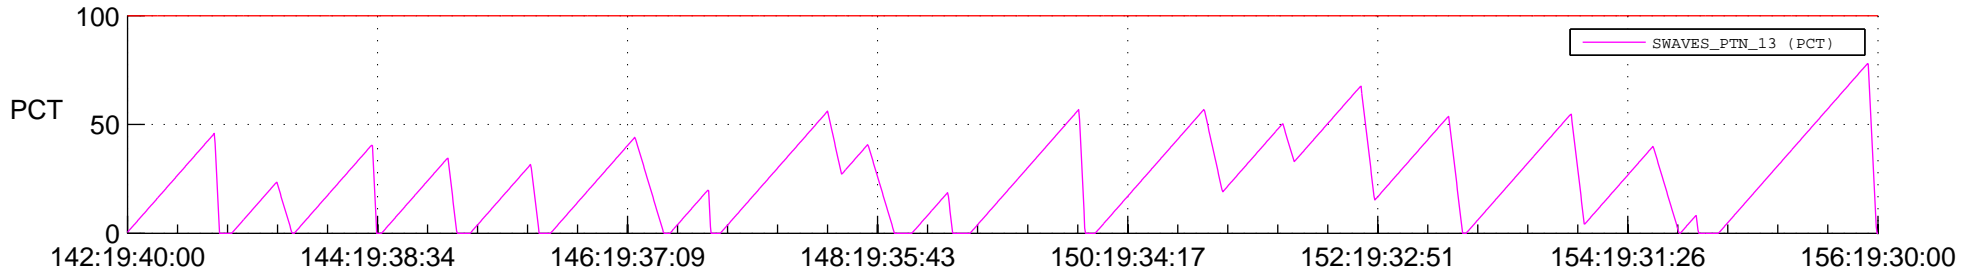

# STEREO BEHIND SSR PCT Full Prediction

## SWAVES\_Percent\_Full\_Prediction