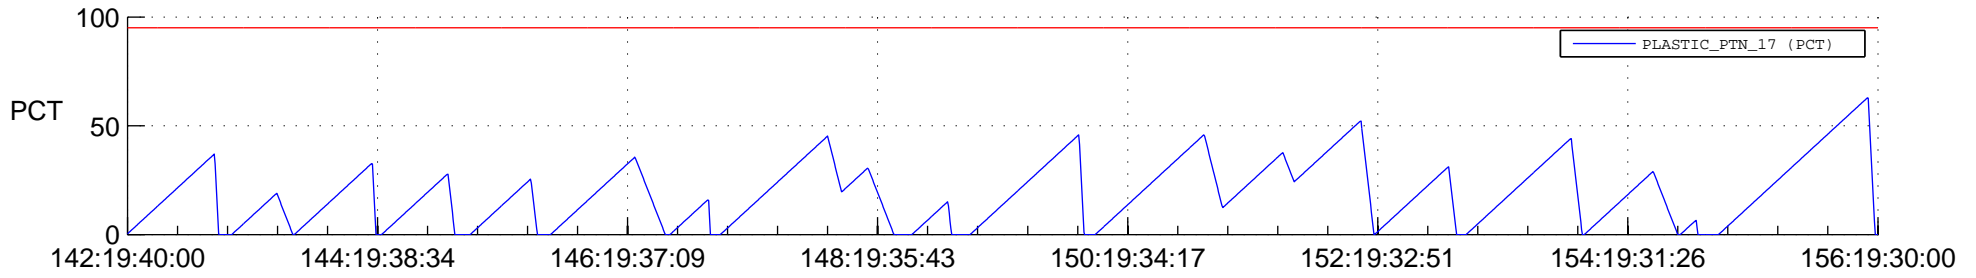

PLASTIC_Percent_Full_Prediction