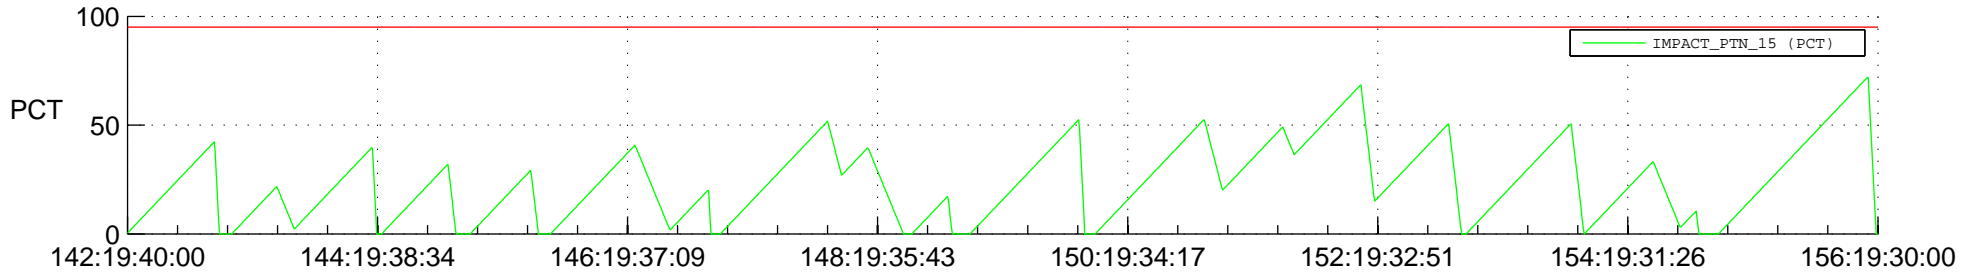

IMPACT_Percent_Full_Prediction