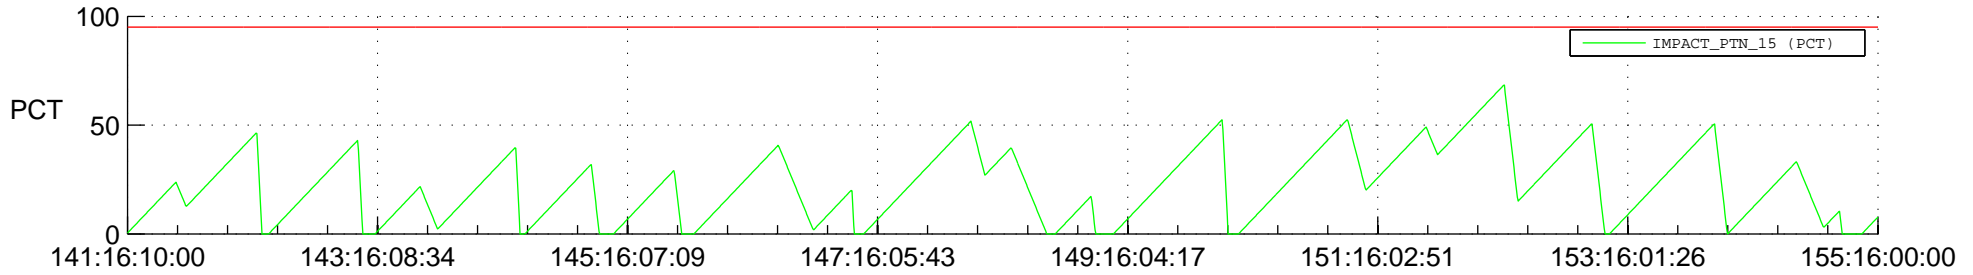

IMPACT_Percent_Full_Prediction