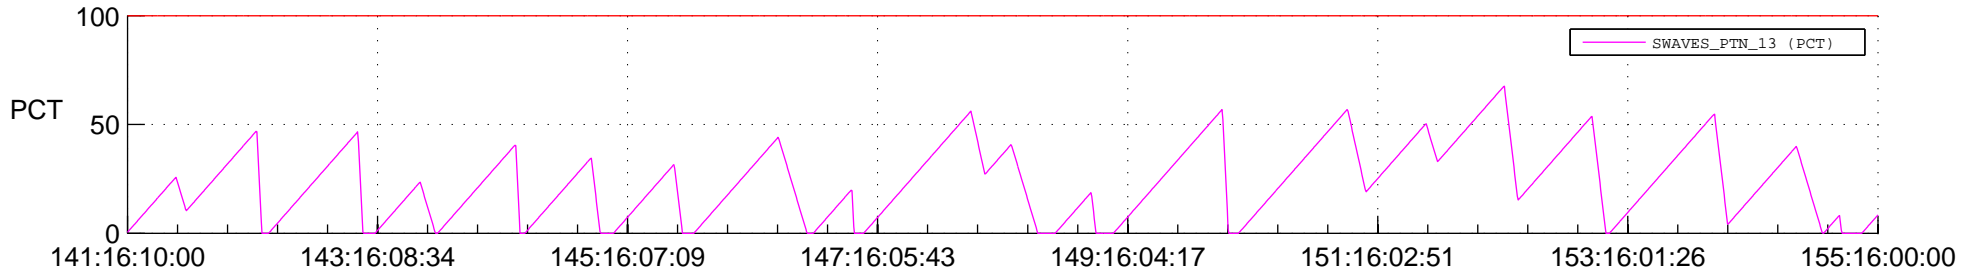

# STEREO BEHIND SSR PCT Full Prediction

## SWAVES\_Percent\_Full\_Prediction