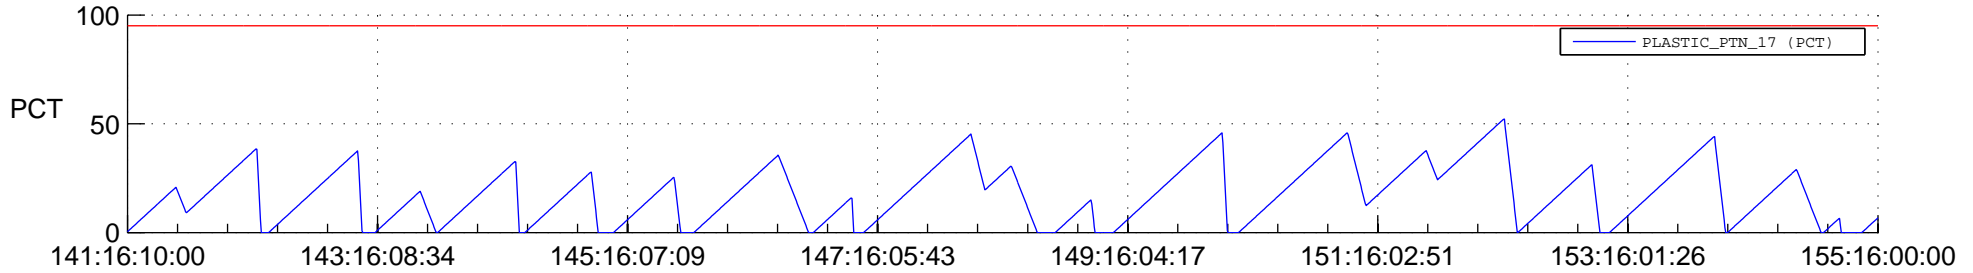

PLASTIC_Percent_Full_Prediction