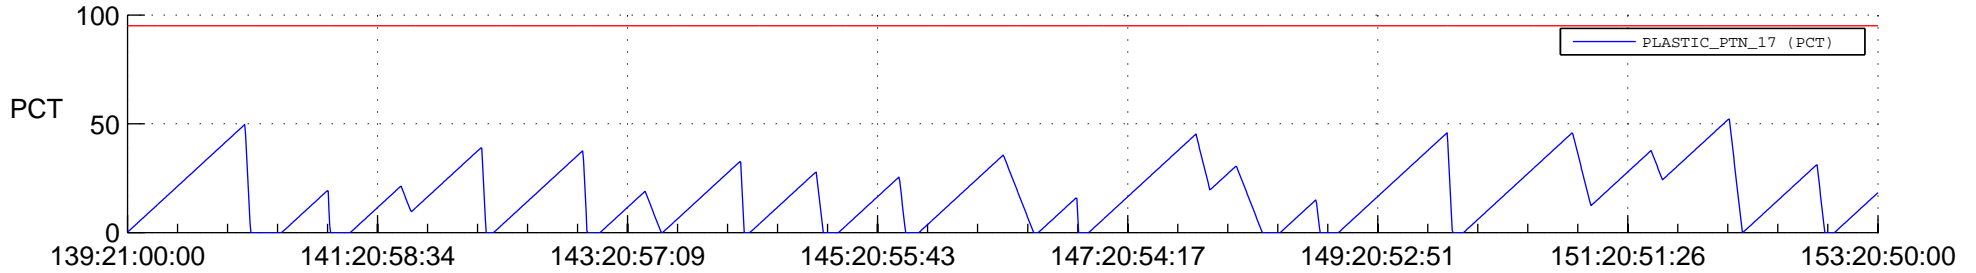

STEREO BEHIND SSR PCT Full Prediction

SWAVES_Percent_Full_Prediction

IMPACT_Percent_Full_Prediction

PLASTIC_Percent_Full_Prediction

Spacecraft_DownLink_Rate

Ground Time (2012:139:21:00:00.000 -2012:153:20:50:00.000)