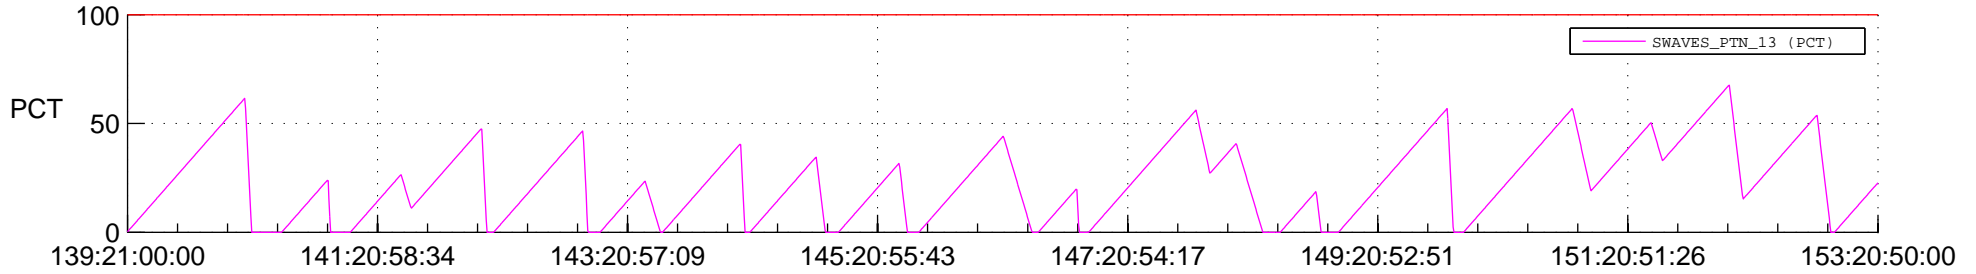

STEREO BEHIND SSR PCT Full Prediction

SWAVES_Percent_Full_Prediction

IMPACT_Percent_Full_Prediction

PLASTIC_Percent_Full_Prediction

Spacecraft_DownLink_Rate

Ground Time (2012:139:21:00:00.000 -2012:153:20:50:00.000)