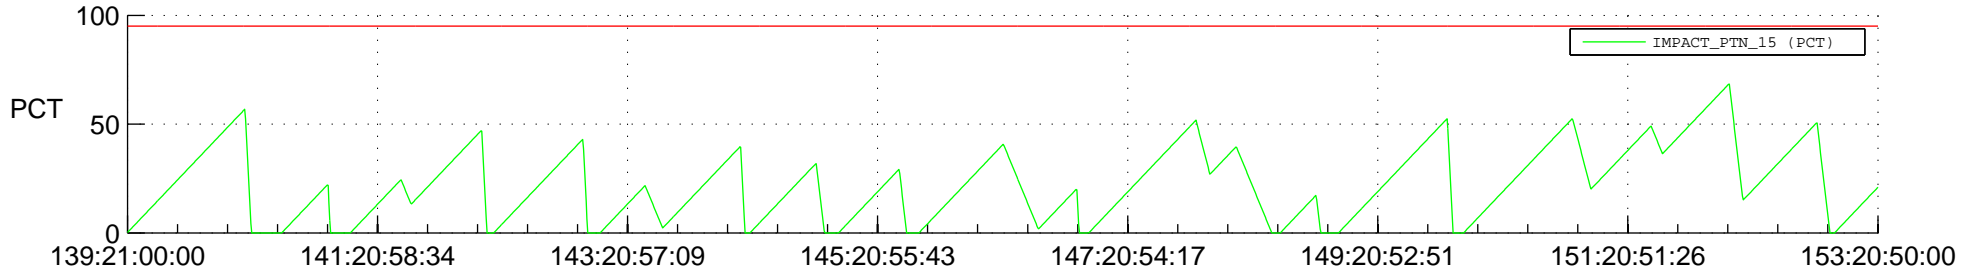

STEREO BEHIND SSR PCT Full Prediction

SWAVES_Percent_Full_Prediction

IMPACT_Percent_Full_Prediction

PLASTIC_Percent_Full_Prediction

Spacecraft_DownLink_Rate

Ground Time (2012:139:21:00:00.000 -2012:153:20:50:00.000)