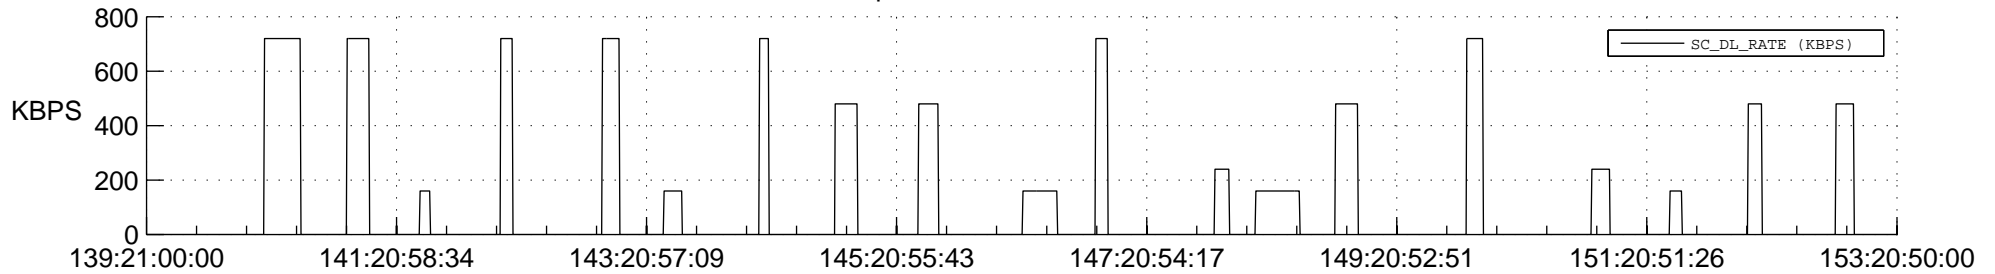

STEREO BEHIND SSR PCT Full Prediction

SWAVES_Percent_Full_Prediction

IMPACT_Percent_Full_Prediction

PLASTIC_Percent_Full_Prediction

Spacecraft_DownLink_Rate

Ground Time (2012:139:21:00:00.000 -2012:153:20:50:00.000)