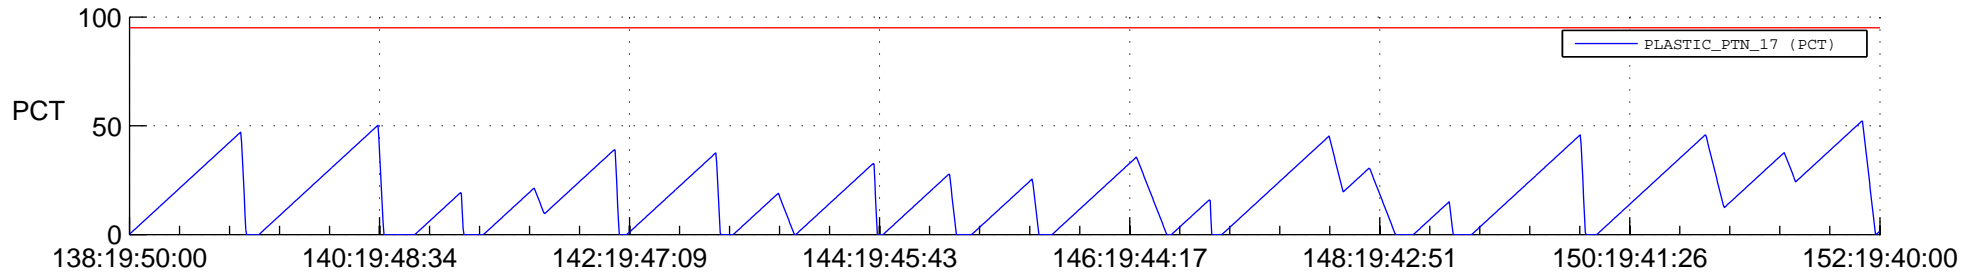

STEREO BEHIND SSR PCT Full Prediction

SWAVES_Percent_Full_Prediction

IMPACT_Percent_Full_Prediction

PLASTIC_Percent_Full_Prediction

Spacecraft_DownLink_Rate