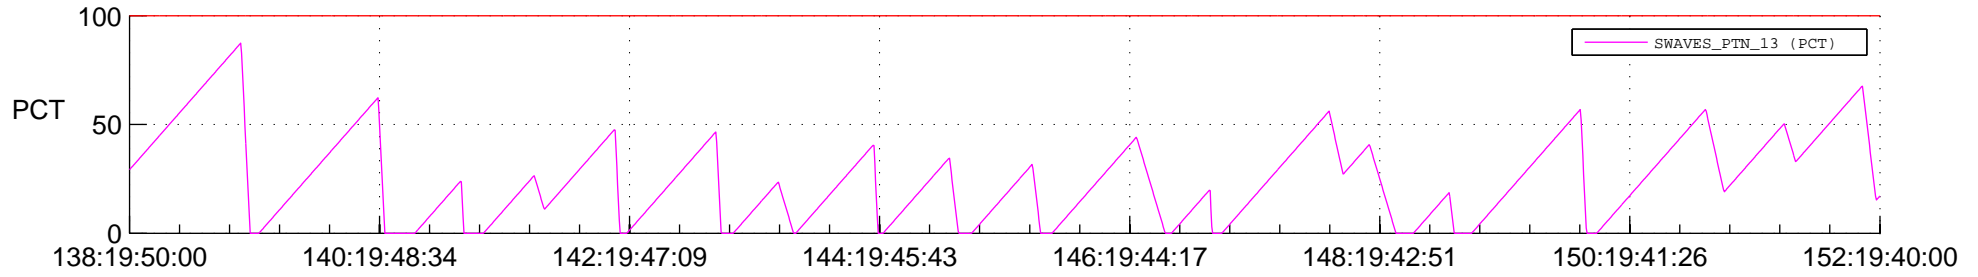

STEREO BEHIND SSR PCT Full Prediction

SWAVES_Percent_Full_Prediction

IMPACT_Percent_Full_Prediction

PLASTIC_Percent_Full_Prediction

Spacecraft_DownLink_Rate