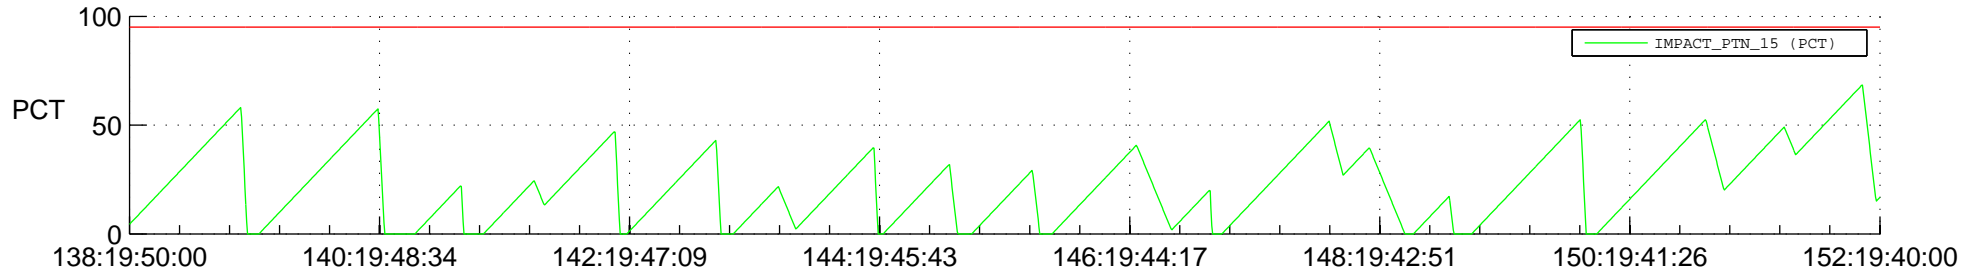

STEREO BEHIND SSR PCT Full Prediction

SWAVES_Percent_Full_Prediction

IMPACT_Percent_Full_Prediction

PLASTIC_Percent_Full_Prediction

Spacecraft_DownLink_Rate