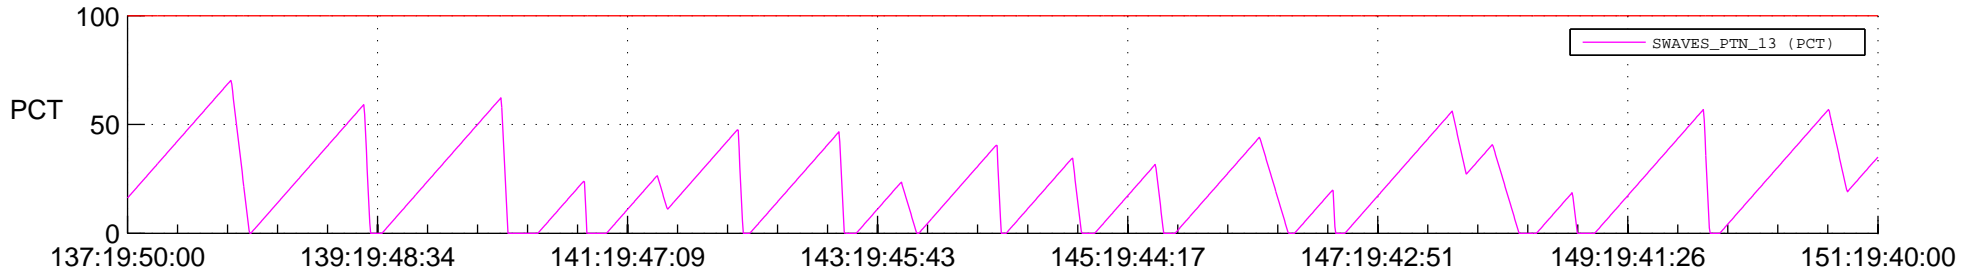

STEREO BEHIND SSR PCT Full Prediction

SWAVES_Percent_Full_Prediction

IMPACT_Percent_Full_Prediction

PLASTIC_Percent_Full_Prediction

Spacecraft_DownLink_Rate