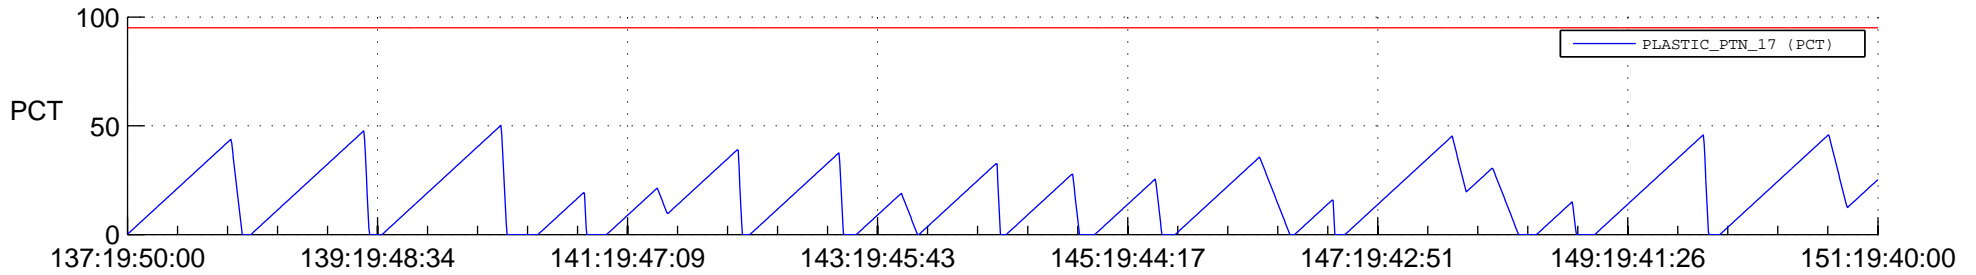

STEREO BEHIND SSR PCT Full Prediction

SWAVES_Percent_Full_Prediction

IMPACT_Percent_Full_Prediction

PLASTIC_Percent_Full_Prediction

Spacecraft_DownLink_Rate