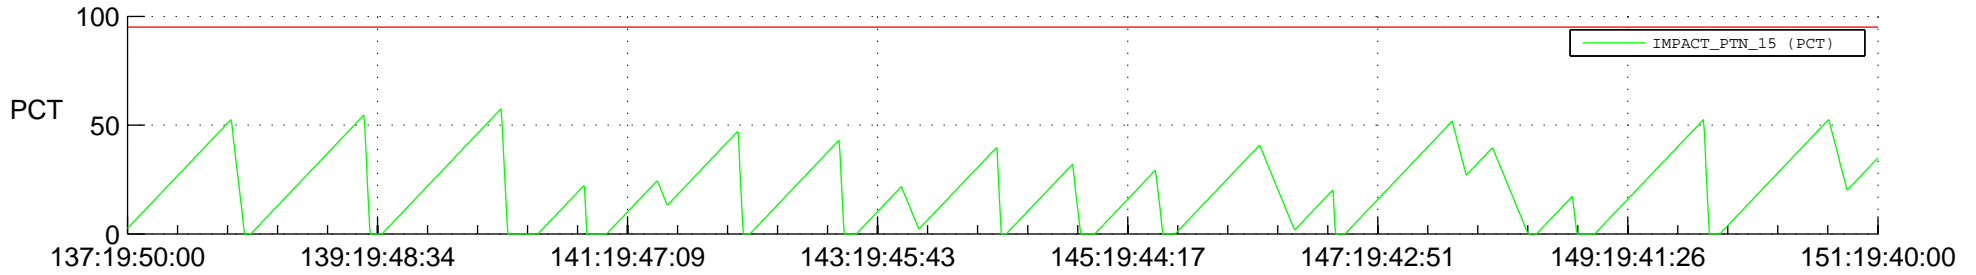

STEREO BEHIND SSR PCT Full Prediction

SWAVES_Percent_Full_Prediction

IMPACT_Percent_Full_Prediction

PLASTIC_Percent_Full_Prediction

Spacecraft_DownLink_Rate