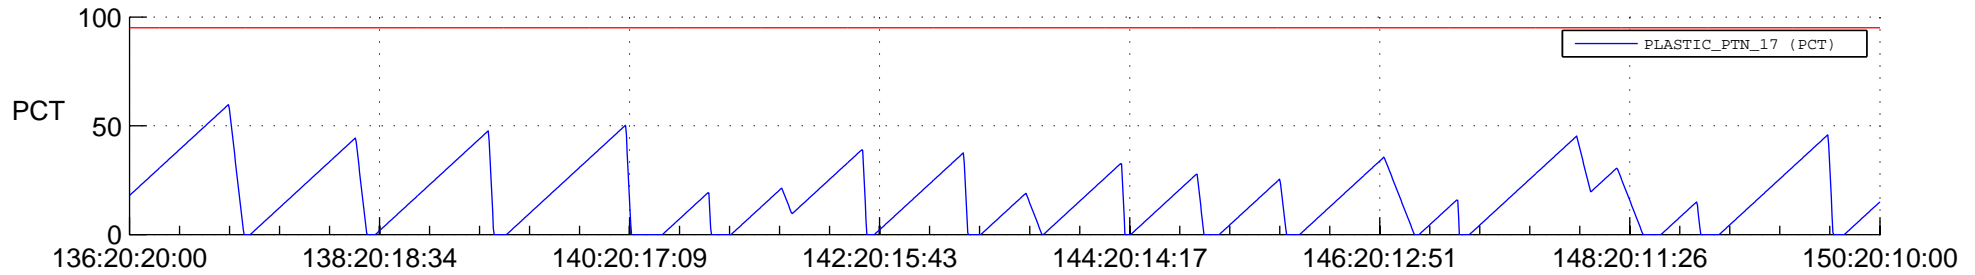

PLASTIC_Percent_Full_Prediction