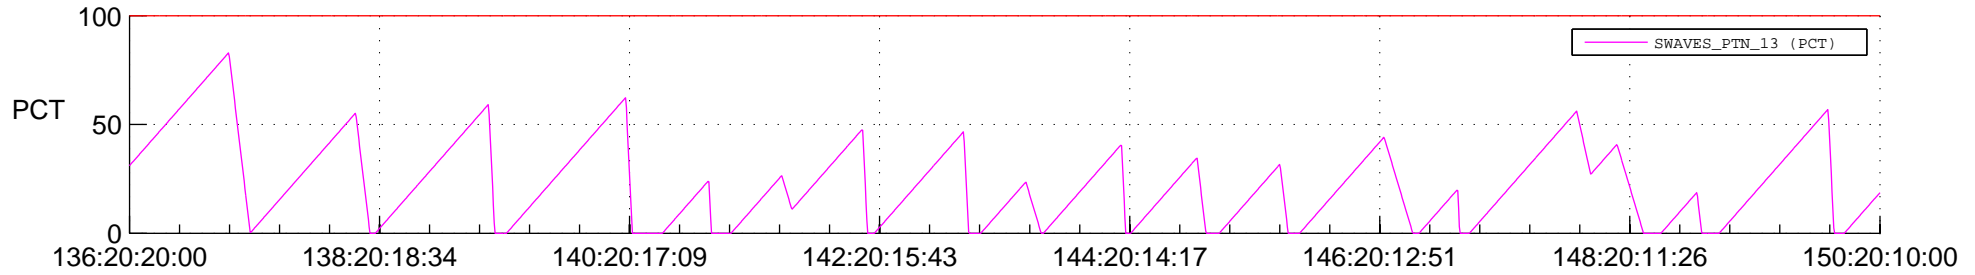

# STEREO BEHIND SSR PCT Full Prediction

## SWAVES\_Percent\_Full\_Prediction