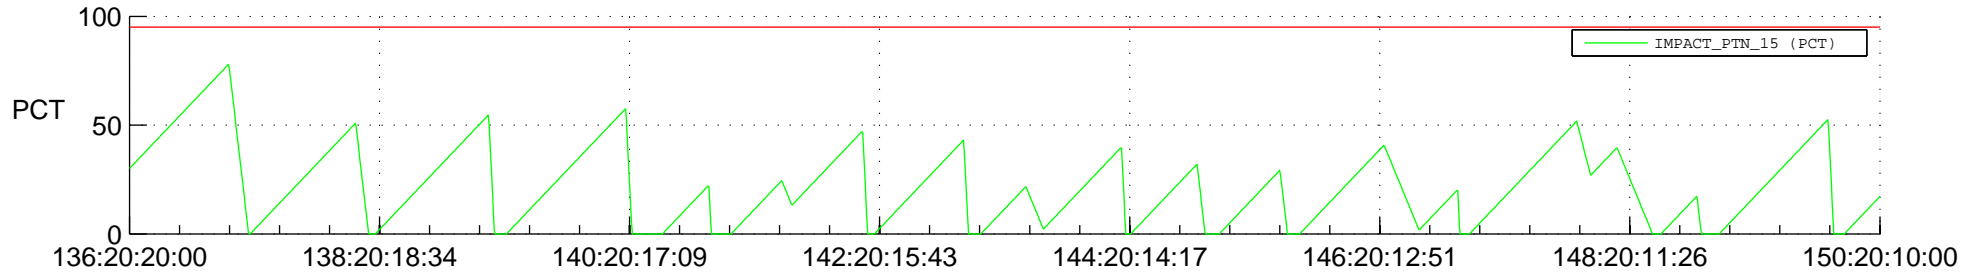

IMPACT_Percent_Full_Prediction