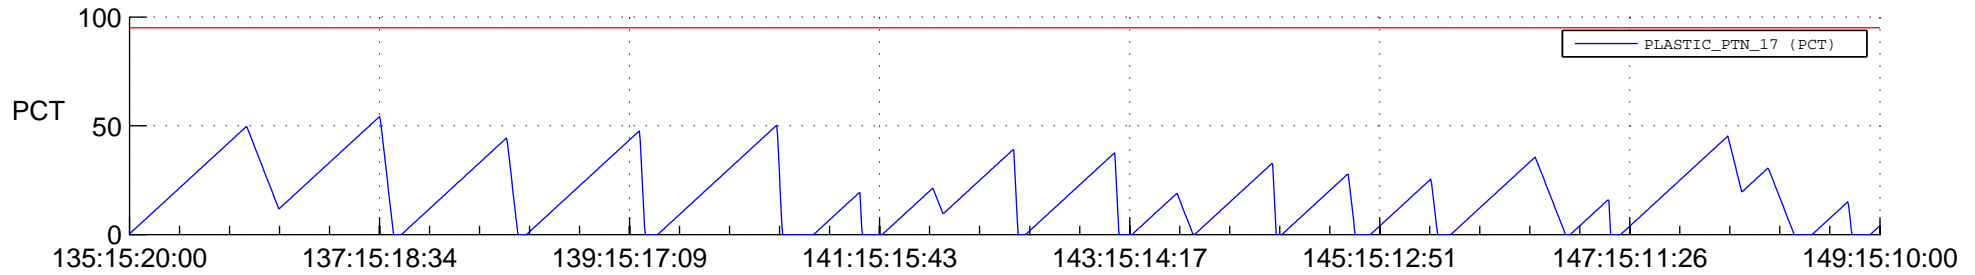

STEREO BEHIND SSR PCT Full Prediction

SWAVES_Percent_Full_Prediction

IMPACT_Percent_Full_Prediction

PLASTIC_Percent_Full_Prediction

Spacecraft_DownLink_Rate