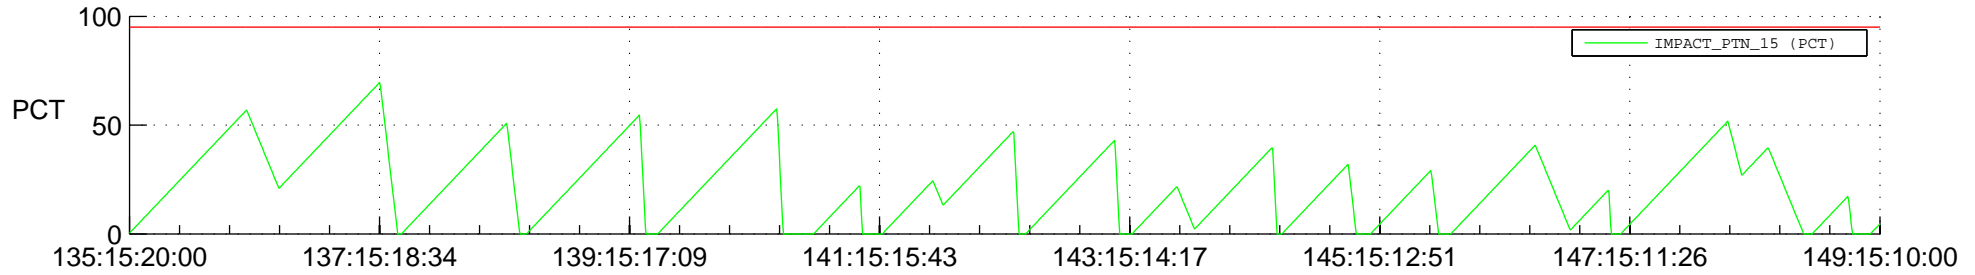

STEREO BEHIND SSR PCT Full Prediction

SWAVES_Percent_Full_Prediction

IMPACT_Percent_Full_Prediction

PLASTIC_Percent_Full_Prediction

Spacecraft_DownLink_Rate