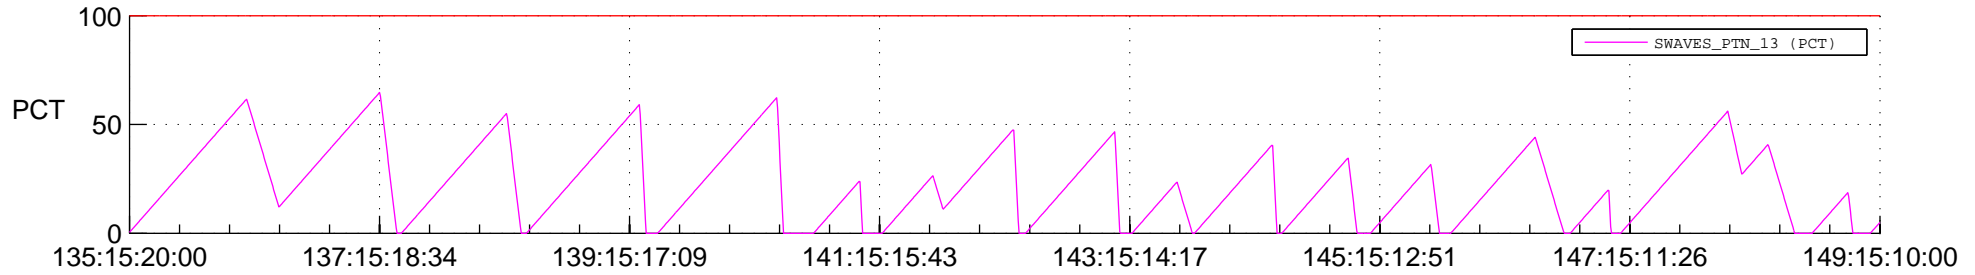

STEREO BEHIND SSR PCT Full Prediction

SWAVES_Percent_Full_Prediction

IMPACT_Percent_Full_Prediction

PLASTIC_Percent_Full_Prediction

Spacecraft_DownLink_Rate