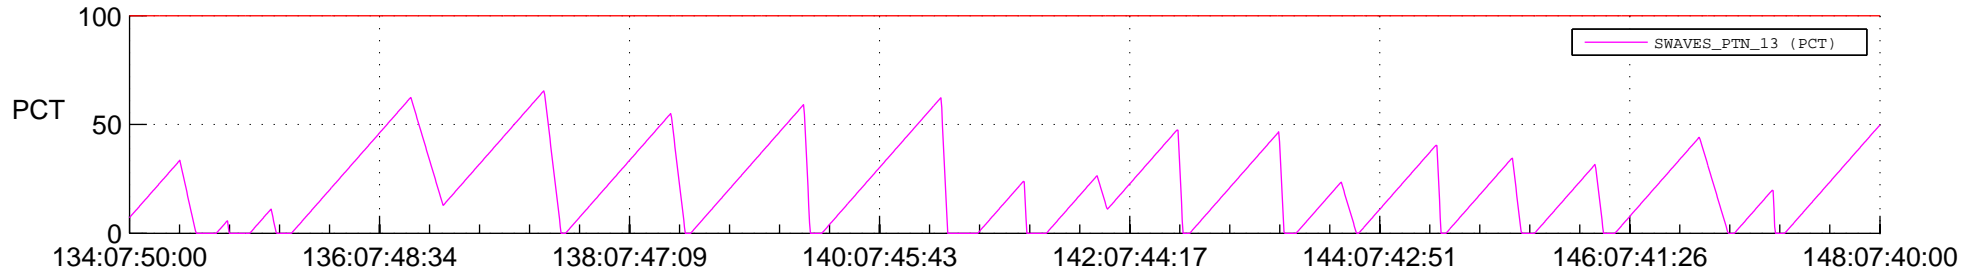

# STEREO BEHIND SSR PCT Full Prediction

## SWAVES\_Percent\_Full\_Prediction