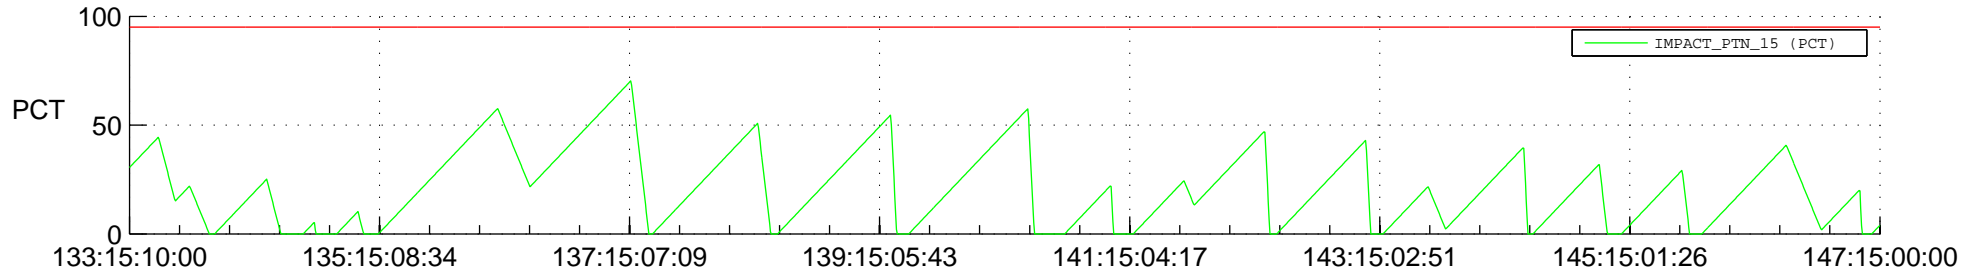

IMPACT_Percent_Full_Prediction