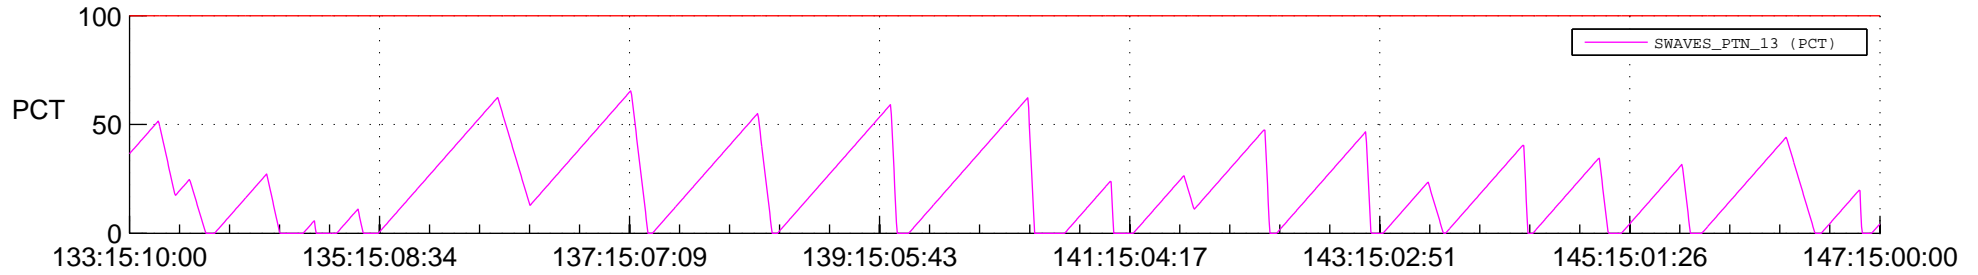

# STEREO BEHIND SSR PCT Full Prediction

## SWAVES\_Percent\_Full\_Prediction