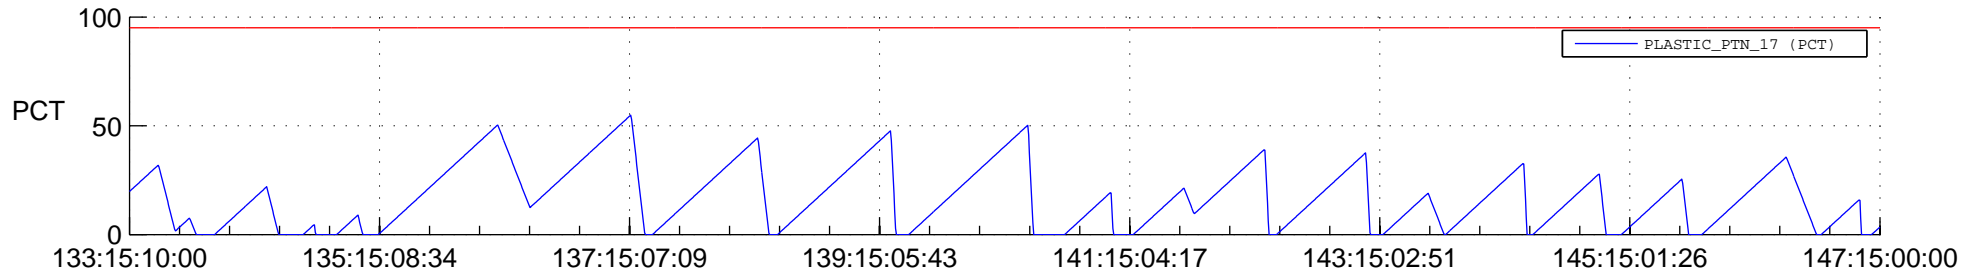

PLASTIC_Percent_Full_Prediction