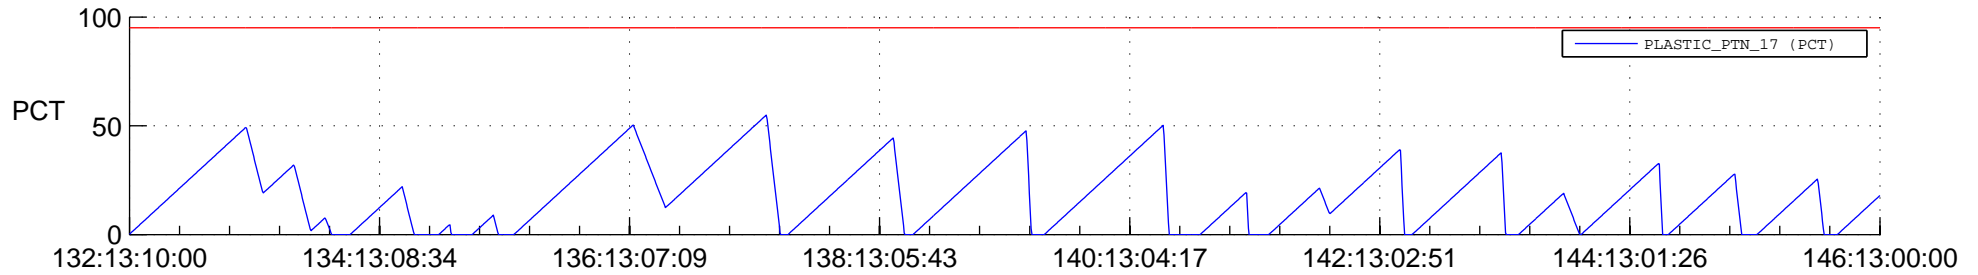

STEREO BEHIND SSR PCT Full Prediction

SWAVES_Percent_Full_Prediction

IMPACT_Percent_Full_Prediction

PLASTIC_Percent_Full_Prediction

Spacecraft_DownLink_Rate