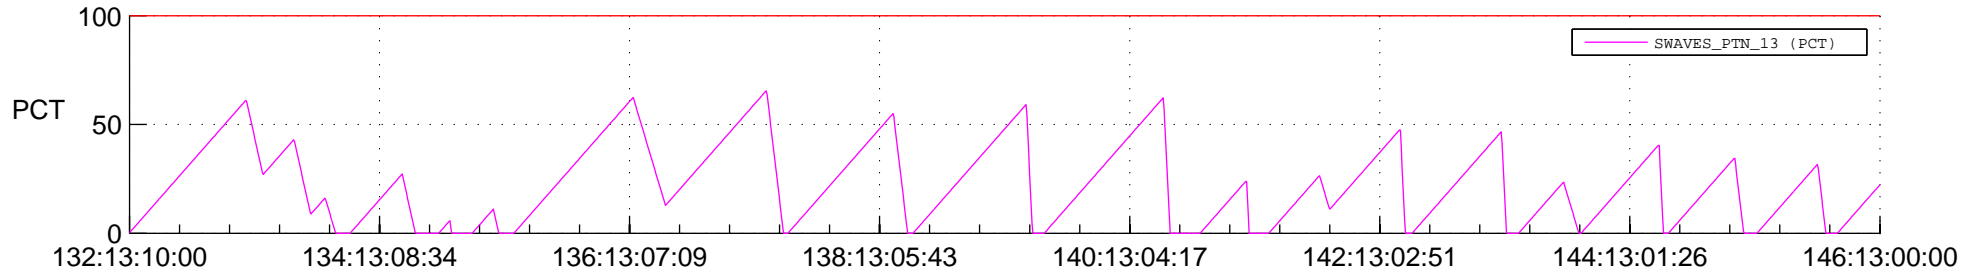

STEREO BEHIND SSR PCT Full Prediction

SWAVES_Percent_Full_Prediction

IMPACT_Percent_Full_Prediction

PLASTIC_Percent_Full_Prediction

Spacecraft_DownLink_Rate