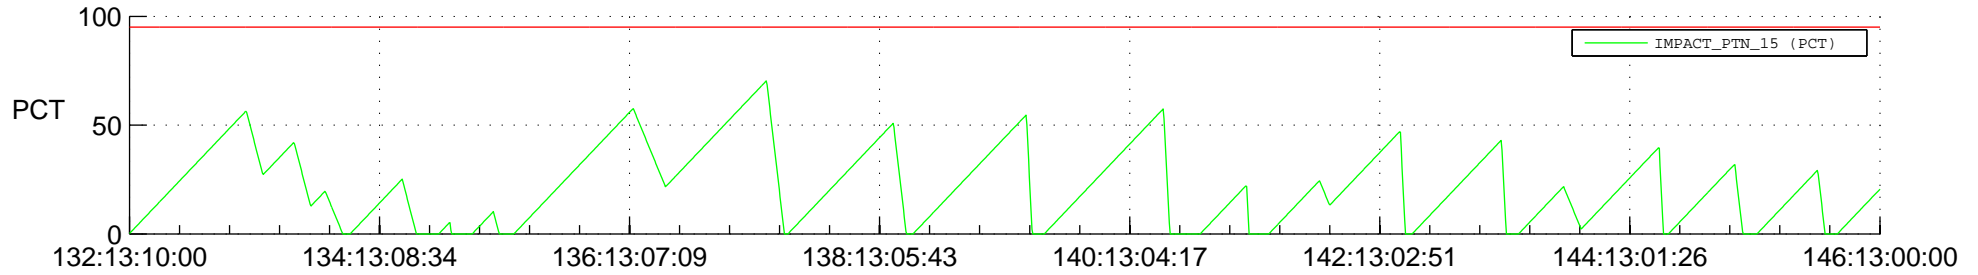

STEREO BEHIND SSR PCT Full Prediction

SWAVES_Percent_Full_Prediction

IMPACT_Percent_Full_Prediction

PLASTIC_Percent_Full_Prediction

Spacecraft_DownLink_Rate