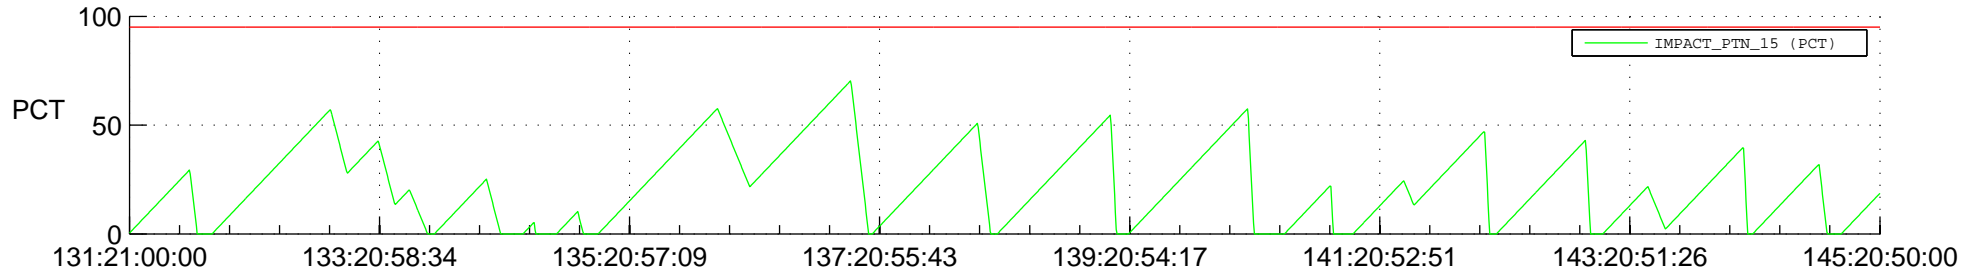

STEREO BEHIND SSR PCT Full Prediction

SWAVES_Percent_Full_Prediction

IMPACT_Percent_Full_Prediction

PLASTIC_Percent_Full_Prediction

Spacecraft_DownLink_Rate