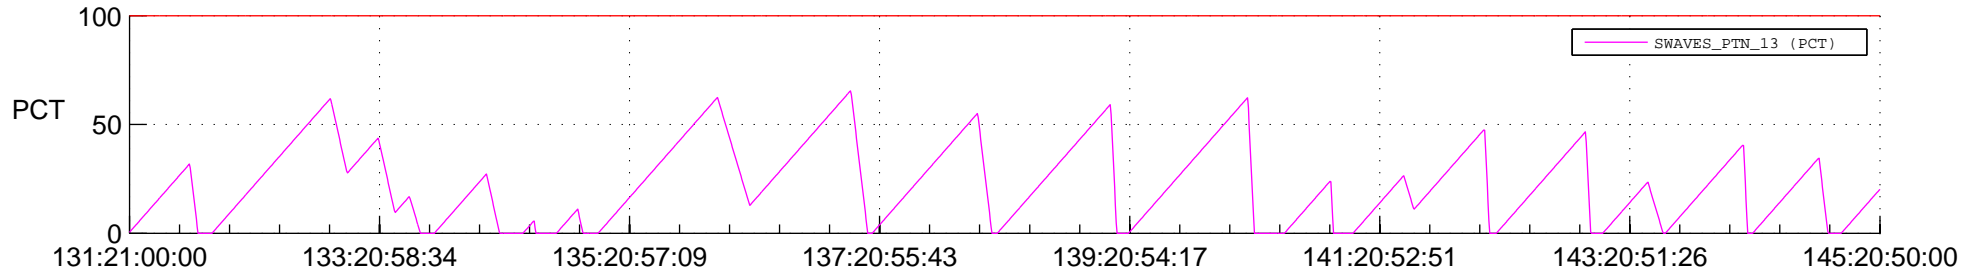

STEREO BEHIND SSR PCT Full Prediction

SWAVES_Percent_Full_Prediction

IMPACT_Percent_Full_Prediction

PLASTIC_Percent_Full_Prediction

Spacecraft_DownLink_Rate