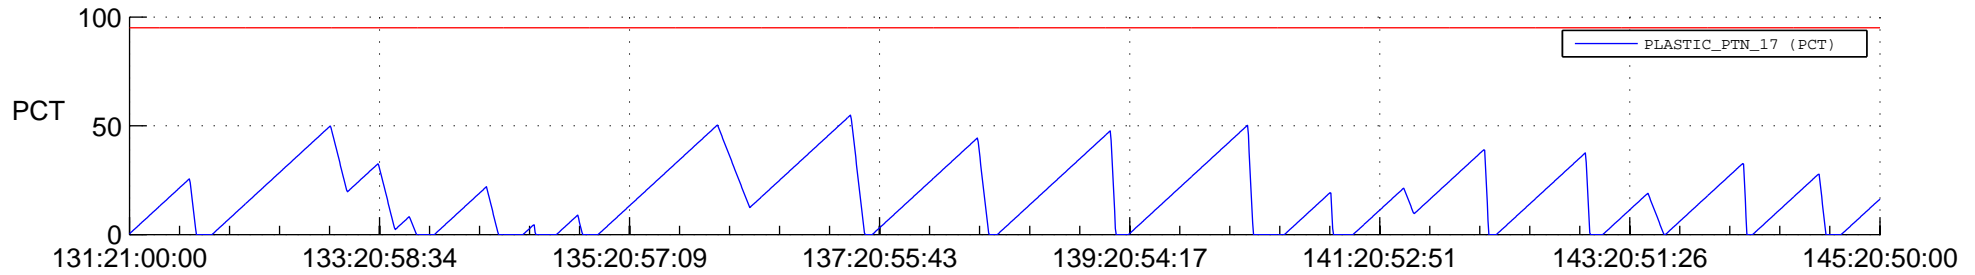

STEREO BEHIND SSR PCT Full Prediction

SWAVES_Percent_Full_Prediction

IMPACT_Percent_Full_Prediction

PLASTIC_Percent_Full_Prediction

Spacecraft_DownLink_Rate