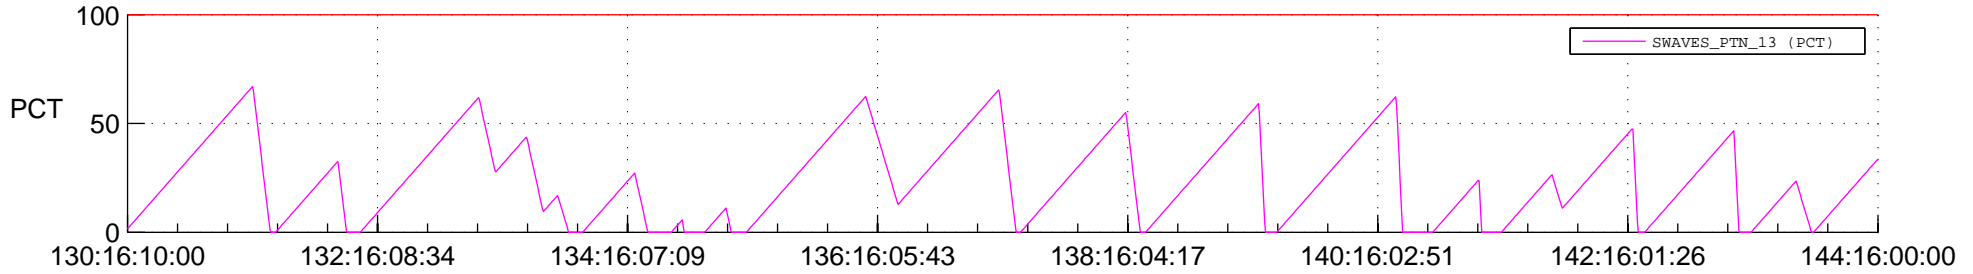

STEREO BEHIND SSR PCT Full Prediction

SWAVES_Percent_Full_Prediction

IMPACT_Percent_Full_Prediction

PLASTIC_Percent_Full_Prediction

Spacecraft_DownLink_Rate