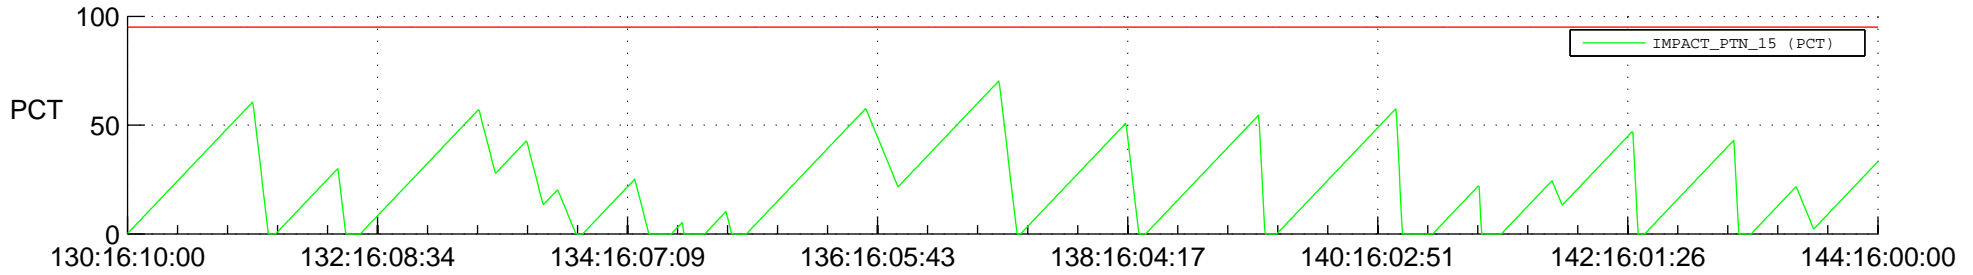

STEREO BEHIND SSR PCT Full Prediction

SWAVES_Percent_Full_Prediction

IMPACT_Percent_Full_Prediction

PLASTIC_Percent_Full_Prediction

Spacecraft_DownLink_Rate