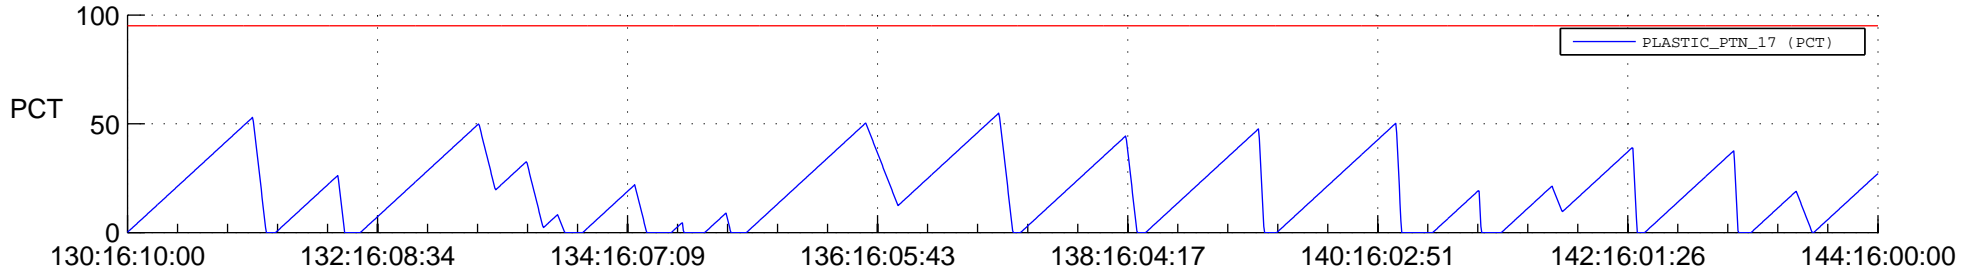

STEREO BEHIND SSR PCT Full Prediction

SWAVES_Percent_Full_Prediction

IMPACT_Percent_Full_Prediction

PLASTIC_Percent_Full_Prediction

Spacecraft_DownLink_Rate