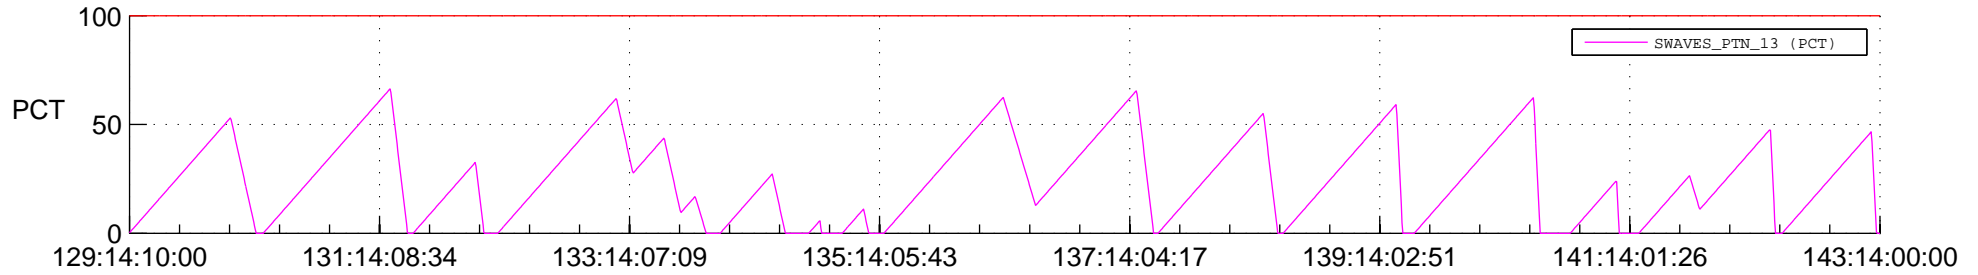

# STEREO BEHIND SSR PCT Full Prediction

## SWAVES\_Percent\_Full\_Prediction

## Spacecraft\_DownLink\_Rate

Ground Time (2012:129:14:10:00.000 -2012:143:14:00:00.000)