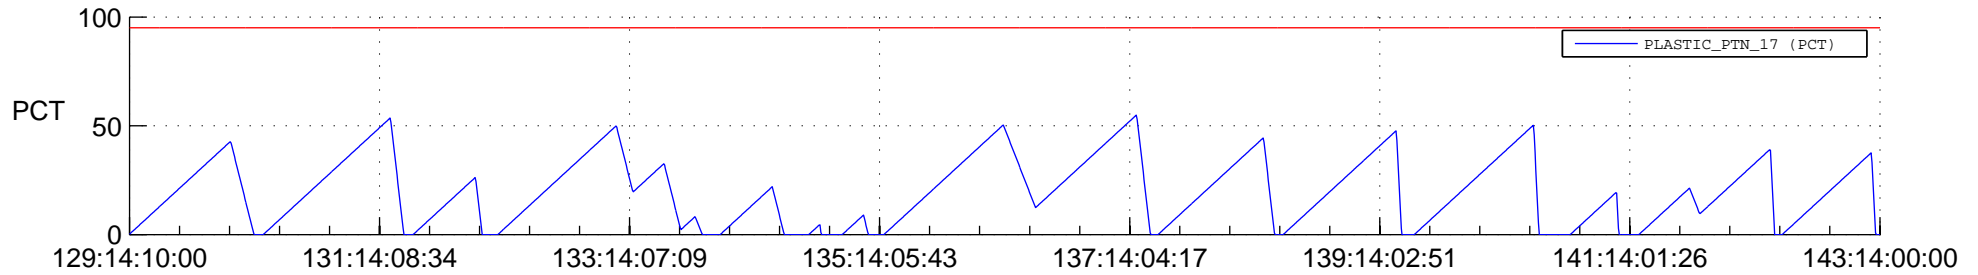

# STEREO BEHIND SSR PCT Full Prediction

## SWAVES\_Percent\_Full\_Prediction

## Spacecraft\_DownLink\_Rate

Ground Time (2012:129:14:10:00.000 -2012:143:14:00:00.000)