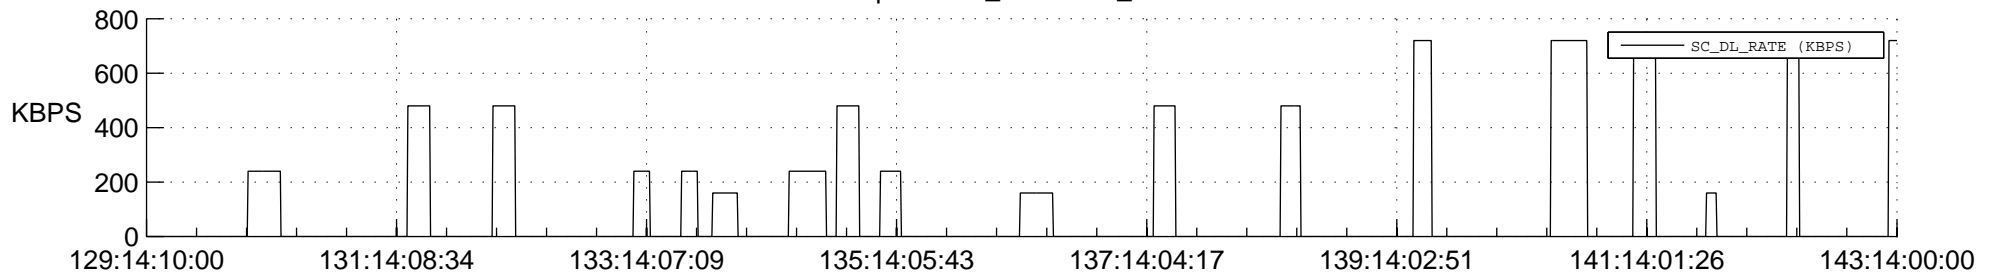

## Spacecraft\_DownLink\_Rate

Ground Time (2012:129:14:10:00.000 -2012:143:14:00:00.000)