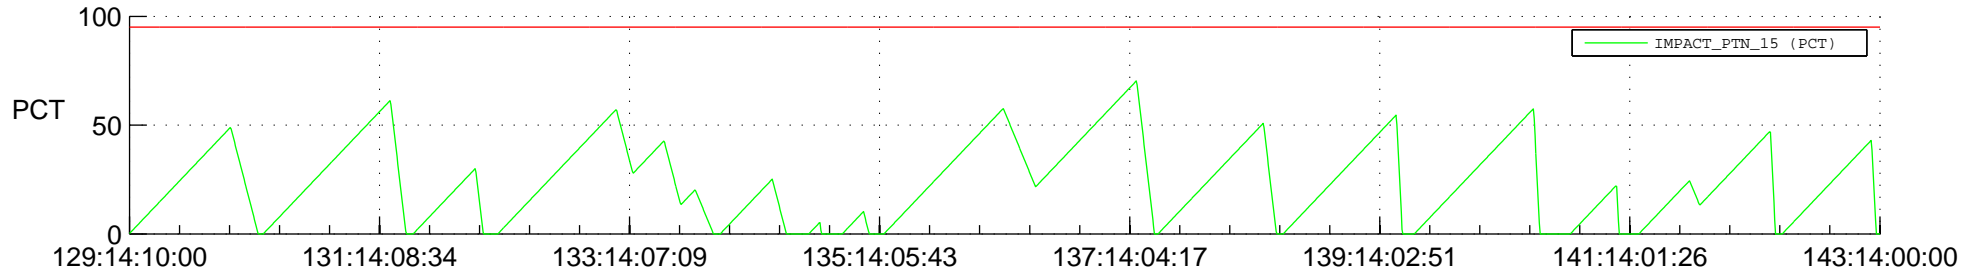

IMPACT_Percent_Full_Prediction