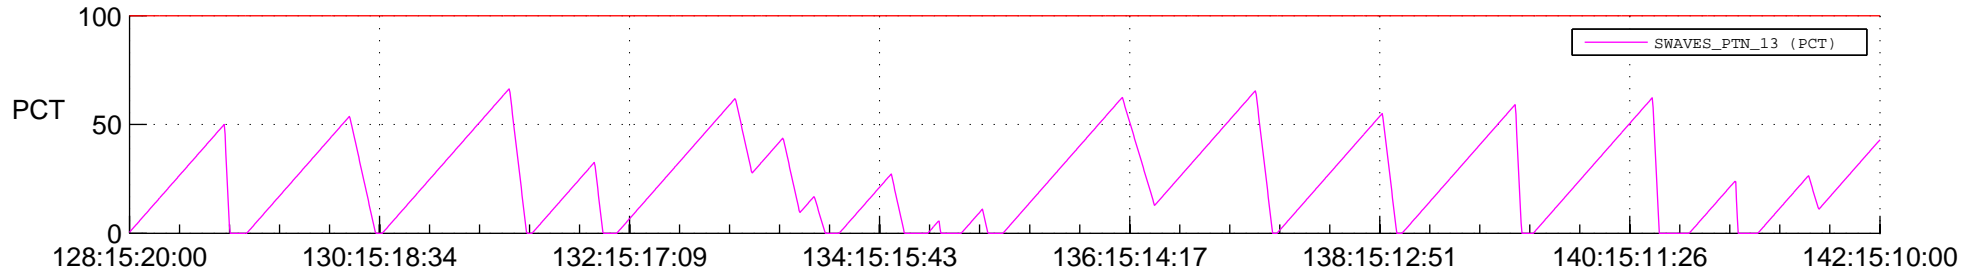

STEREO BEHIND SSR PCT Full Prediction

SWAVES_Percent_Full_Prediction

IMPACT_Percent_Full_Prediction

PLASTIC_Percent_Full_Prediction

Spacecraft_DownLink_Rate