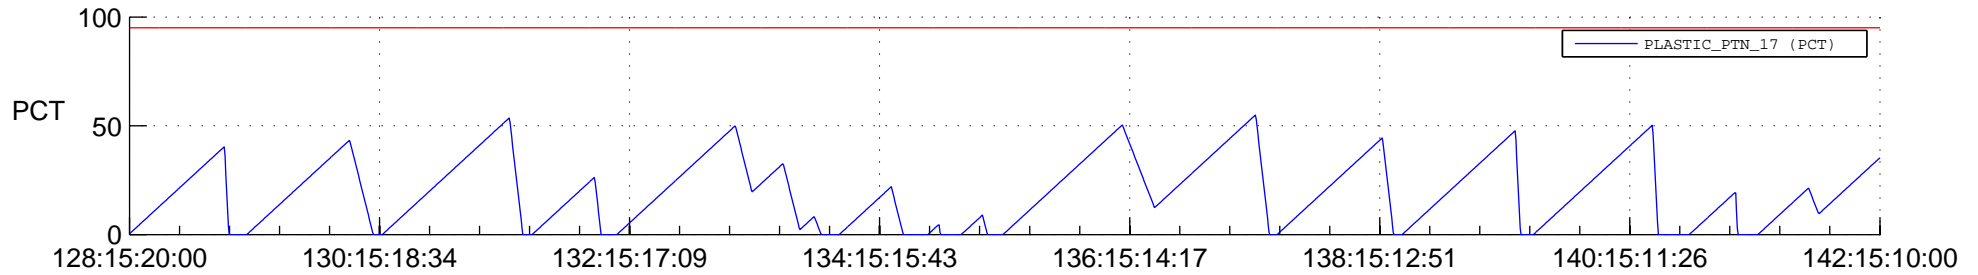

STEREO BEHIND SSR PCT Full Prediction

SWAVES_Percent_Full_Prediction

IMPACT_Percent_Full_Prediction

PLASTIC_Percent_Full_Prediction

Spacecraft_DownLink_Rate