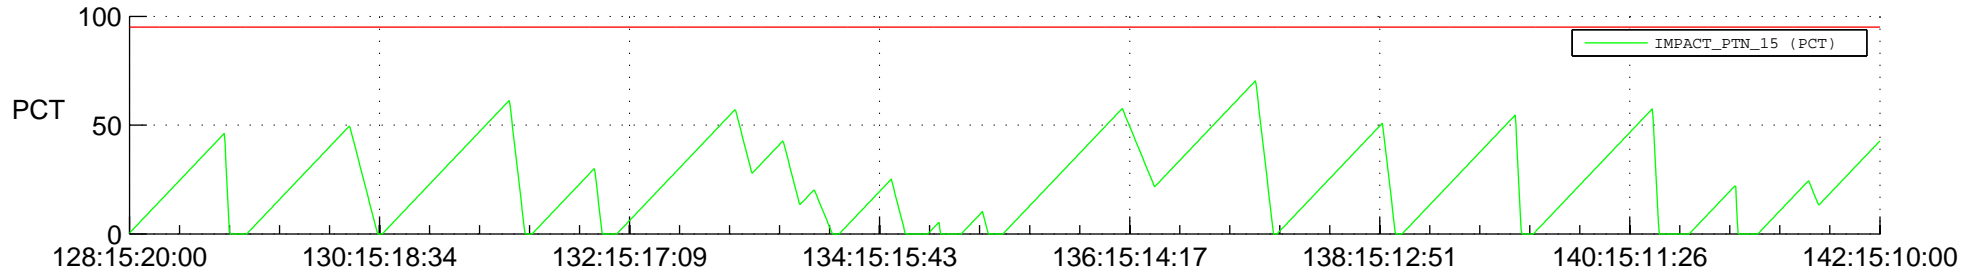

STEREO BEHIND SSR PCT Full Prediction

SWAVES_Percent_Full_Prediction

IMPACT_Percent_Full_Prediction

PLASTIC_Percent_Full_Prediction

Spacecraft_DownLink_Rate