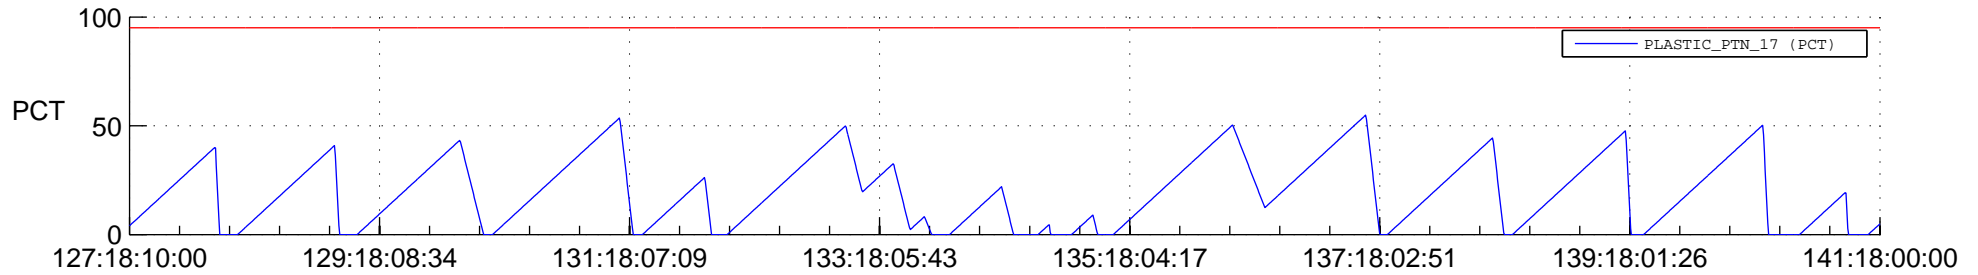

STEREO BEHIND SSR PCT Full Prediction

SWAVES_Percent_Full_Prediction

IMPACT_Percent_Full_Prediction

PLASTIC_Percent_Full_Prediction

Spacecraft_DownLink_Rate

Ground Time (2012:127:18:10:00.000 -2012:141:18:00:00.000)