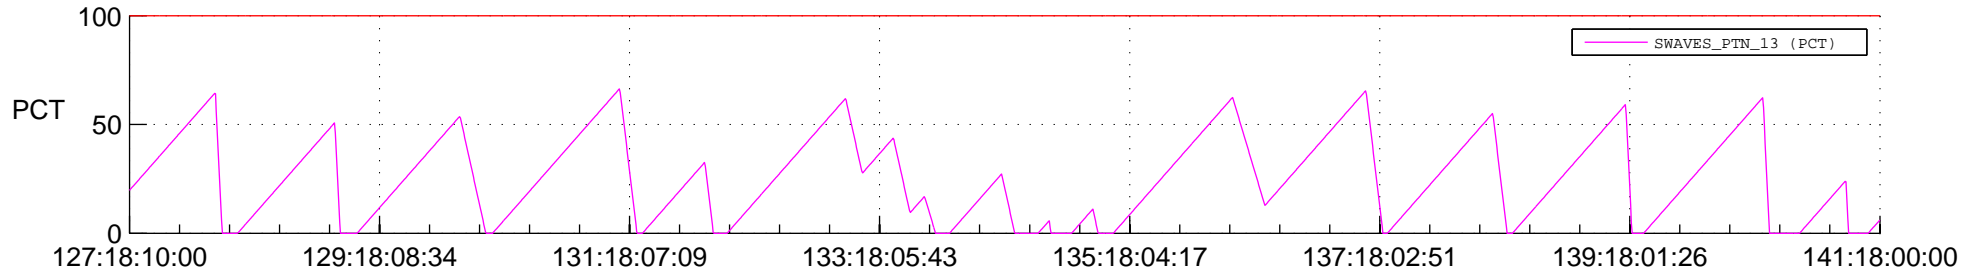

STEREO BEHIND SSR PCT Full Prediction

SWAVES_Percent_Full_Prediction

IMPACT_Percent_Full_Prediction

PLASTIC_Percent_Full_Prediction

Spacecraft_DownLink_Rate

Ground Time (2012:127:18:10:00.000 -2012:141:18:00:00.000)