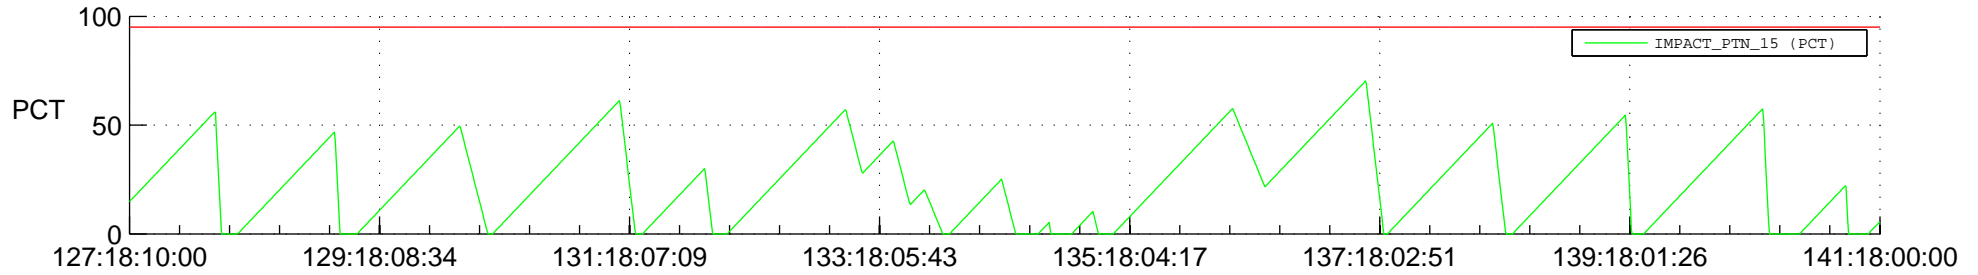

STEREO BEHIND SSR PCT Full Prediction

SWAVES_Percent_Full_Prediction

IMPACT_Percent_Full_Prediction

PLASTIC_Percent_Full_Prediction

Spacecraft_DownLink_Rate

Ground Time (2012:127:18:10:00.000 -2012:141:18:00:00.000)