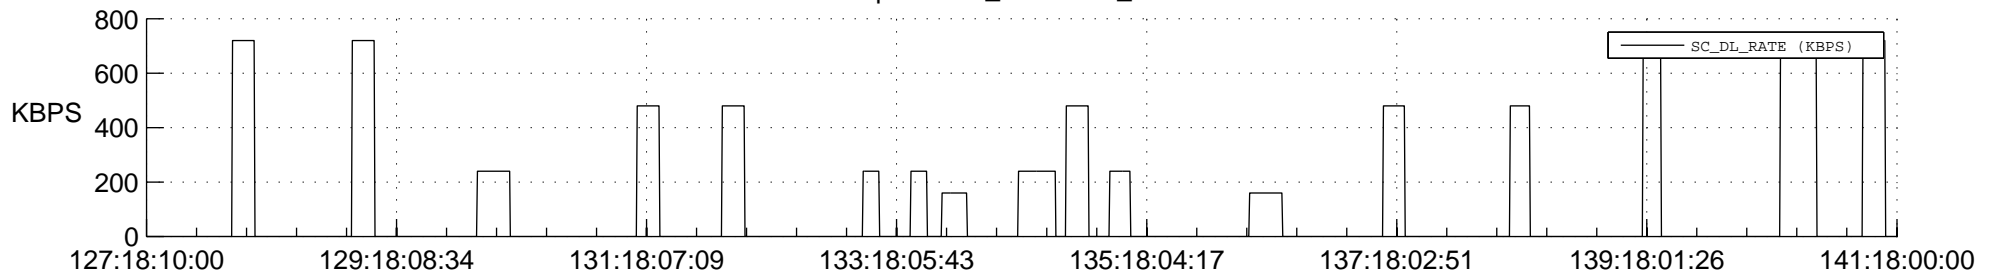

STEREO BEHIND SSR PCT Full Prediction

SWAVES_Percent_Full_Prediction

IMPACT_Percent_Full_Prediction

PLASTIC_Percent_Full_Prediction

Spacecraft_DownLink_Rate

Ground Time (2012:127:18:10:00.000 -2012:141:18:00:00.000)