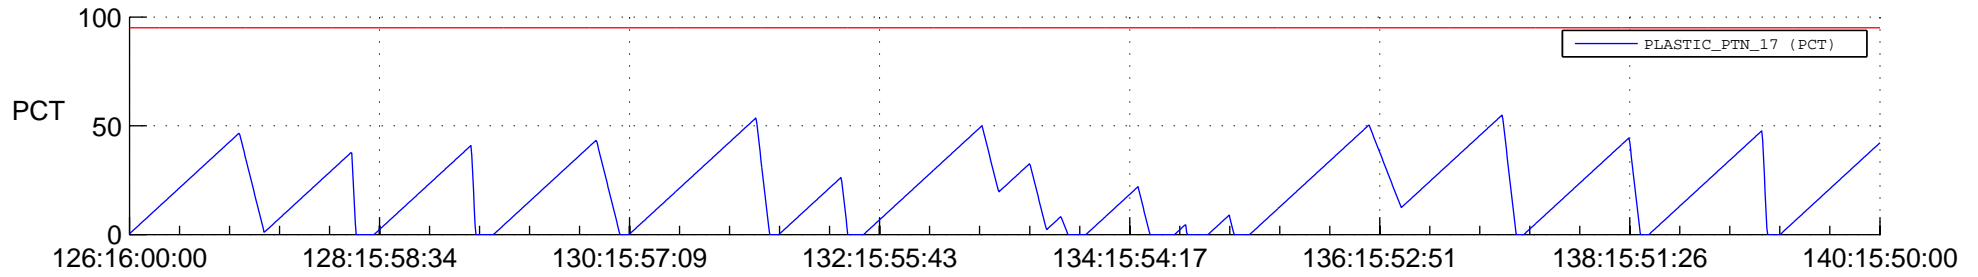

STEREO BEHIND SSR PCT Full Prediction

SWAVES_Percent_Full_Prediction

IMPACT_Percent_Full_Prediction

PLASTIC_Percent_Full_Prediction

Spacecraft_DownLink_Rate