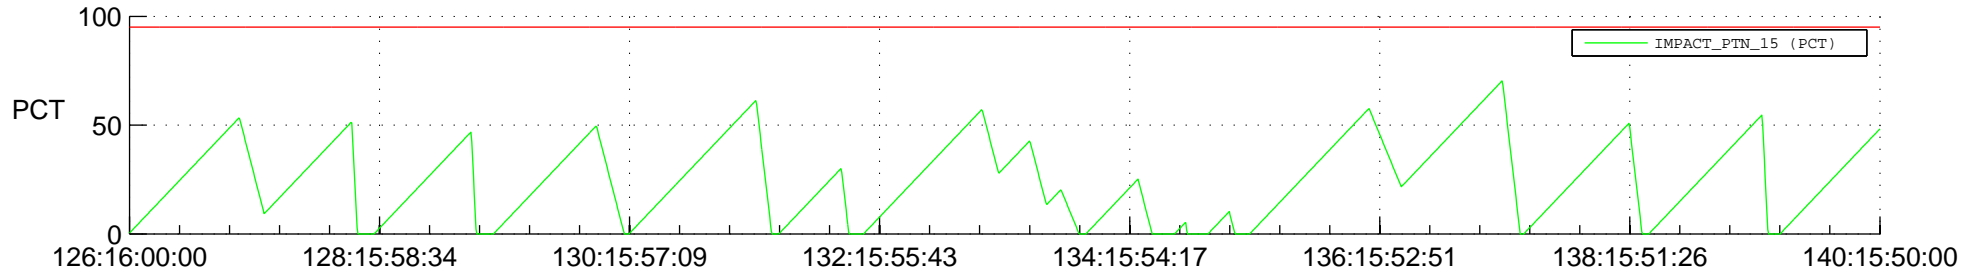

STEREO BEHIND SSR PCT Full Prediction

SWAVES_Percent_Full_Prediction

IMPACT_Percent_Full_Prediction

PLASTIC_Percent_Full_Prediction

Spacecraft_DownLink_Rate