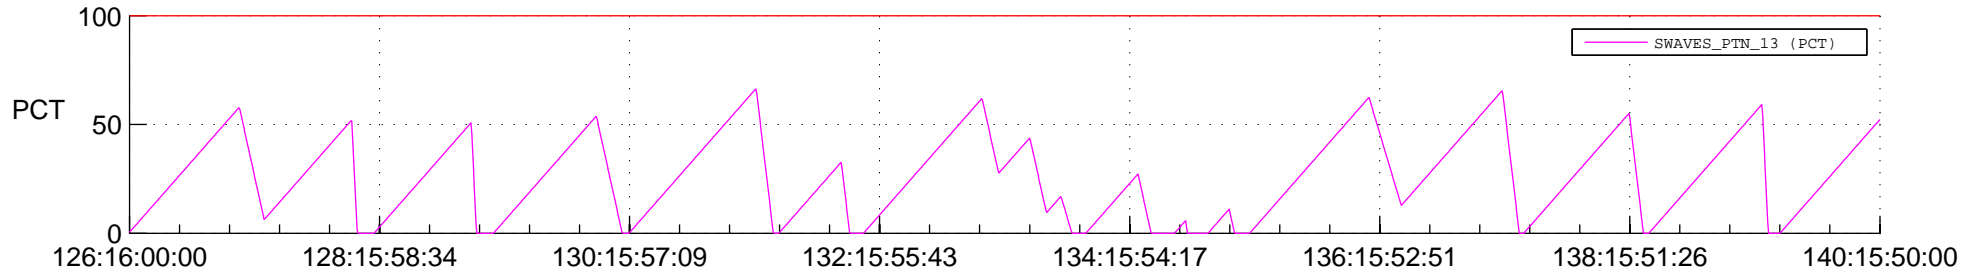

STEREO BEHIND SSR PCT Full Prediction

SWAVES_Percent_Full_Prediction

IMPACT_Percent_Full_Prediction

PLASTIC_Percent_Full_Prediction

Spacecraft_DownLink_Rate