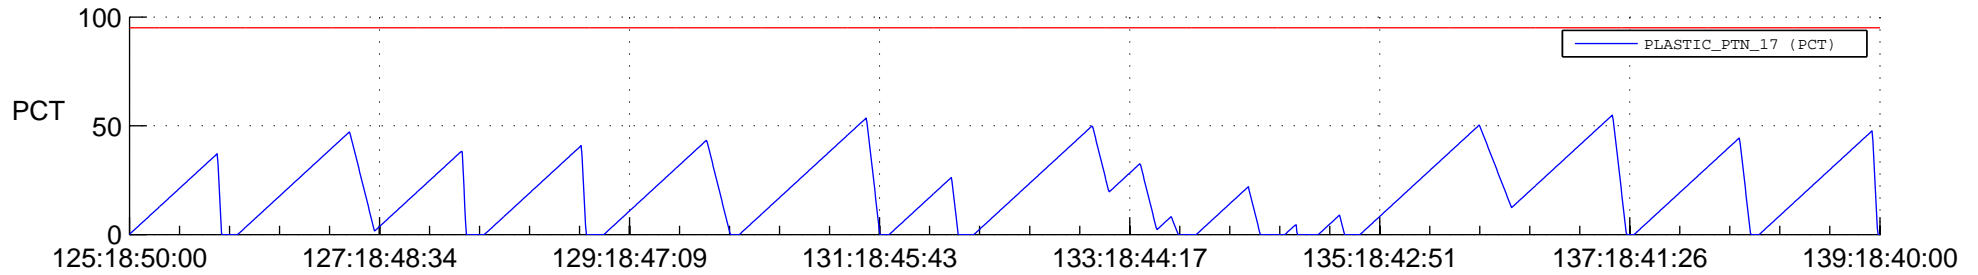

PLASTIC_Percent_Full_Prediction