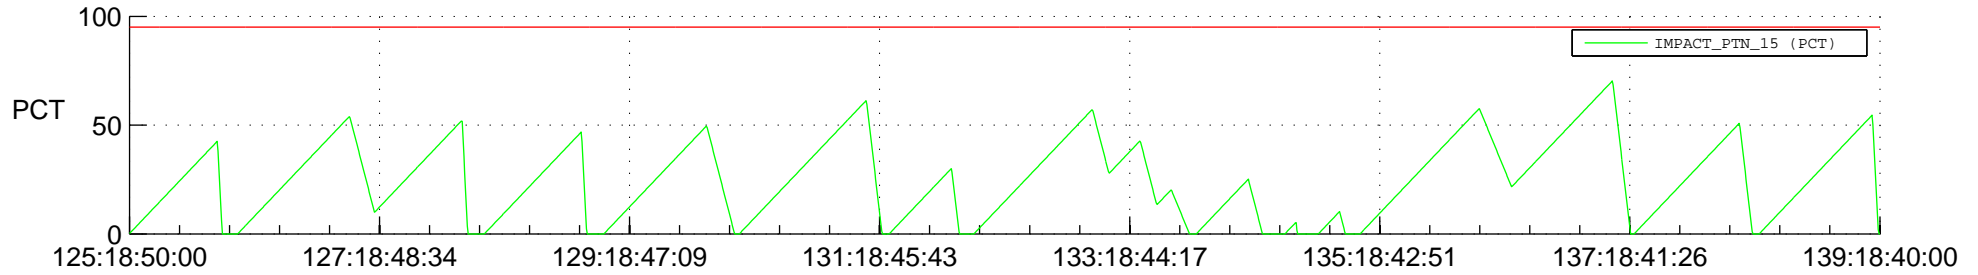

IMPACT_Percent_Full_Prediction