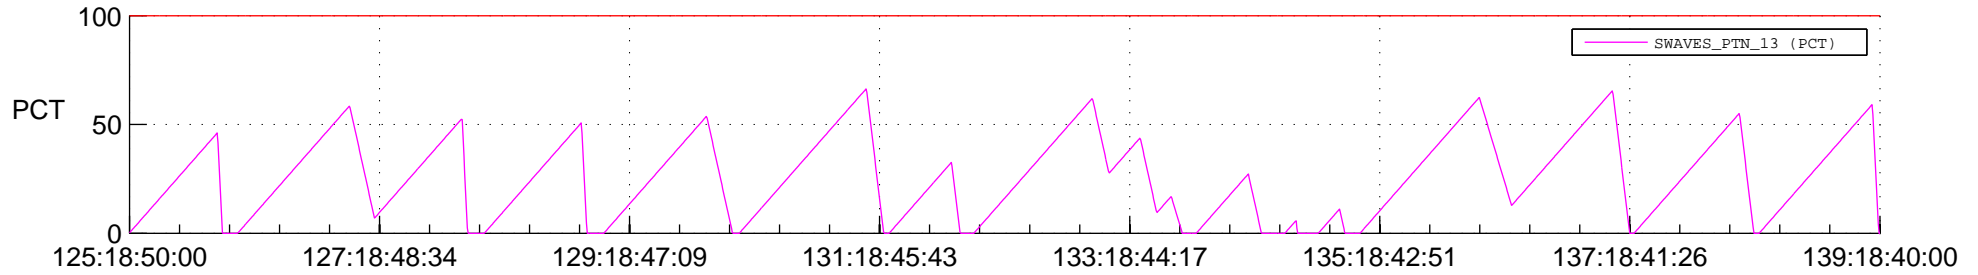

# STEREO BEHIND SSR PCT Full Prediction

## SWAVES\_Percent\_Full\_Prediction

## Spacecraft\_DownLink\_Rate

Ground Time (2012:125:18:50:00.000 -2012:139:18:40:00.000)