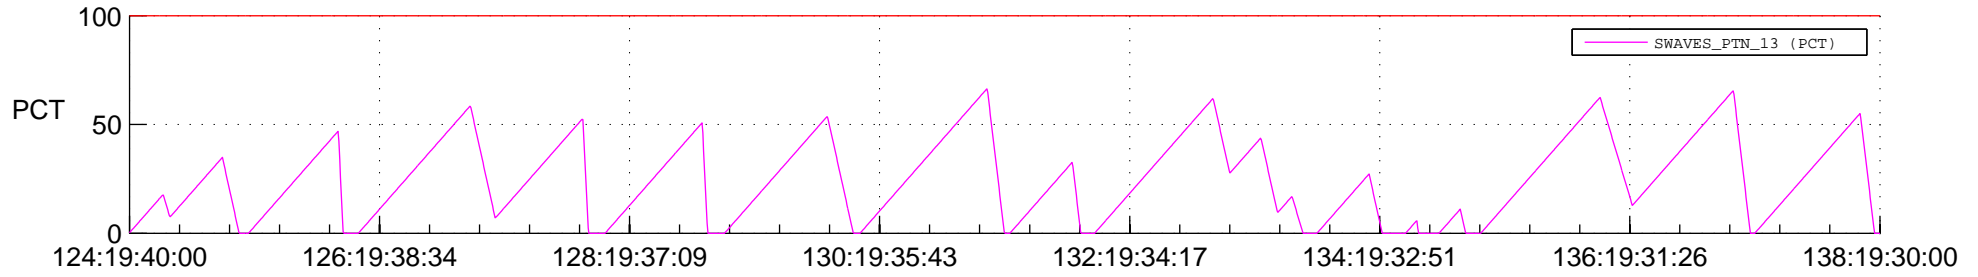

STEREO BEHIND SSR PCT Full Prediction

SWAVES_Percent_Full_Prediction

IMPACT_Percent_Full_Prediction

PLASTIC_Percent_Full_Prediction

Spacecraft_DownLink_Rate