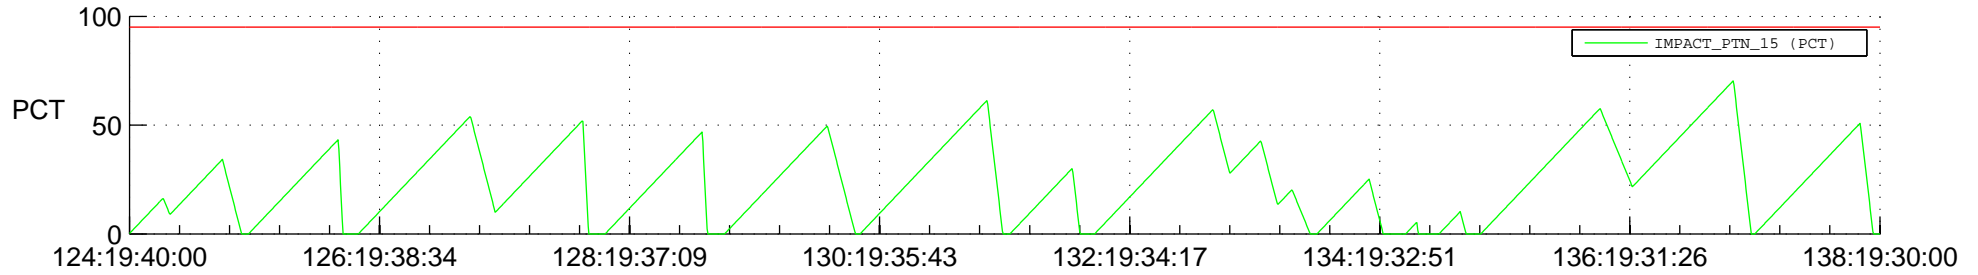

STEREO BEHIND SSR PCT Full Prediction

SWAVES_Percent_Full_Prediction

IMPACT_Percent_Full_Prediction

PLASTIC_Percent_Full_Prediction

Spacecraft_DownLink_Rate