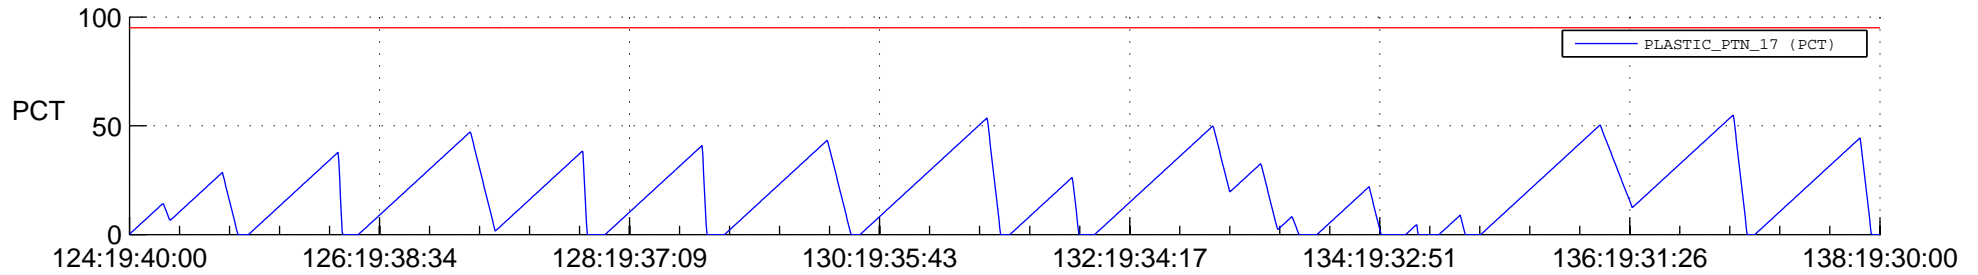

STEREO BEHIND SSR PCT Full Prediction

SWAVES_Percent_Full_Prediction

IMPACT_Percent_Full_Prediction

PLASTIC_Percent_Full_Prediction

Spacecraft_DownLink_Rate