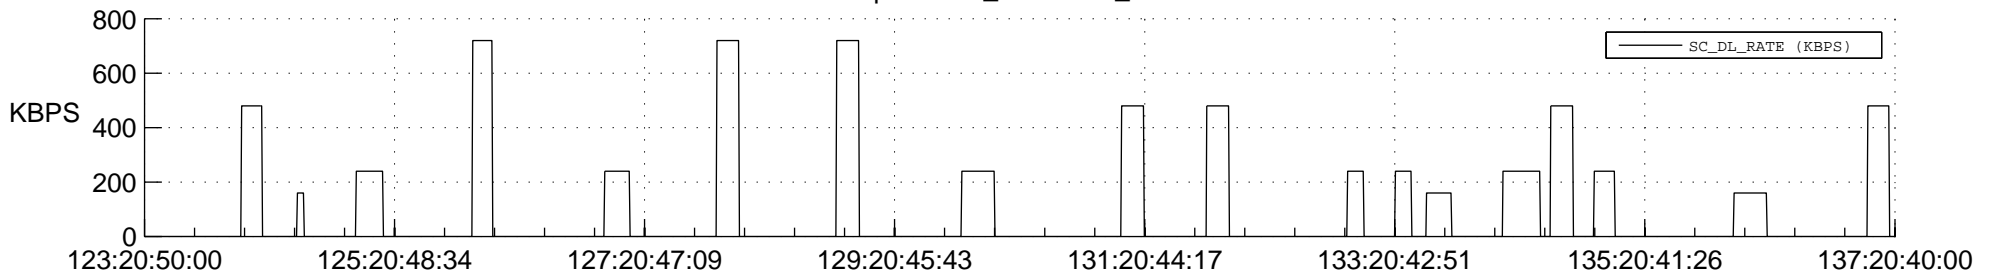

STEREO BEHIND SSR PCT Full Prediction

SWAVES_Percent_Full_Prediction

IMPACT_Percent_Full_Prediction

PLASTIC_Percent_Full_Prediction

Spacecraft_DownLink_Rate

Ground Time (2012:123:20:50:00.000 -2012:137:20:40:00.000)