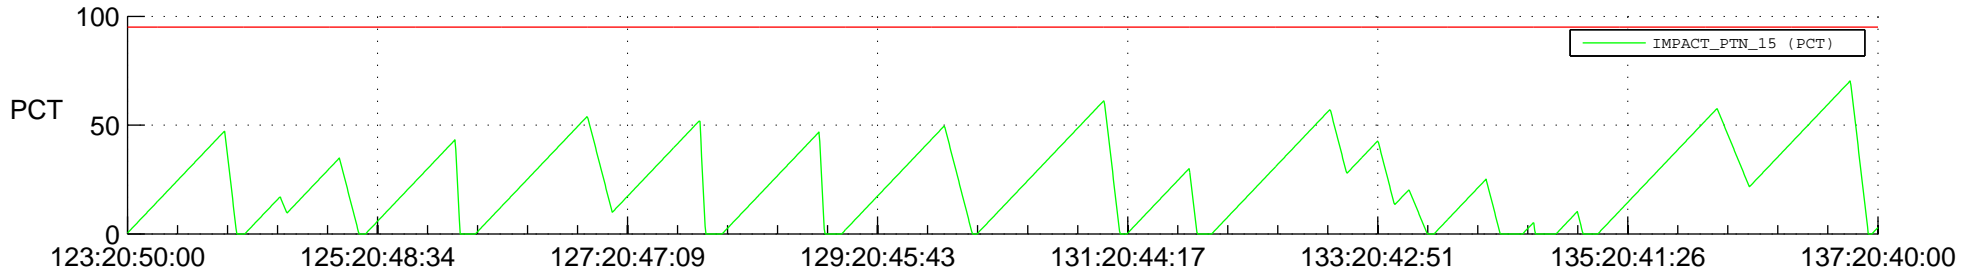

STEREO BEHIND SSR PCT Full Prediction

SWAVES_Percent_Full_Prediction

IMPACT_Percent_Full_Prediction

PLASTIC_Percent_Full_Prediction

Spacecraft_DownLink_Rate

Ground Time (2012:123:20:50:00.000 -2012:137:20:40:00.000)