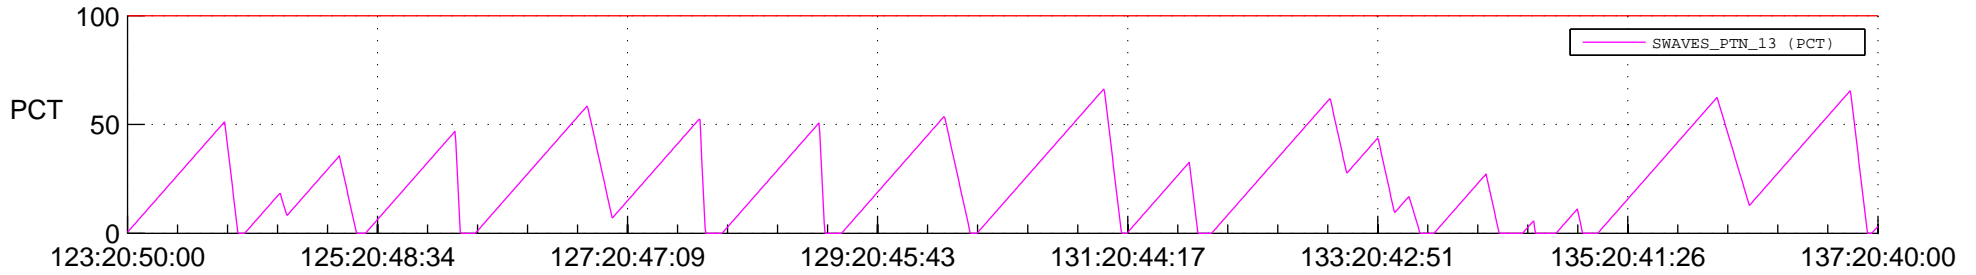

STEREO BEHIND SSR PCT Full Prediction

SWAVES_Percent_Full_Prediction

IMPACT_Percent_Full_Prediction

PLASTIC_Percent_Full_Prediction

Spacecraft_DownLink_Rate

Ground Time (2012:123:20:50:00.000 -2012:137:20:40:00.000)