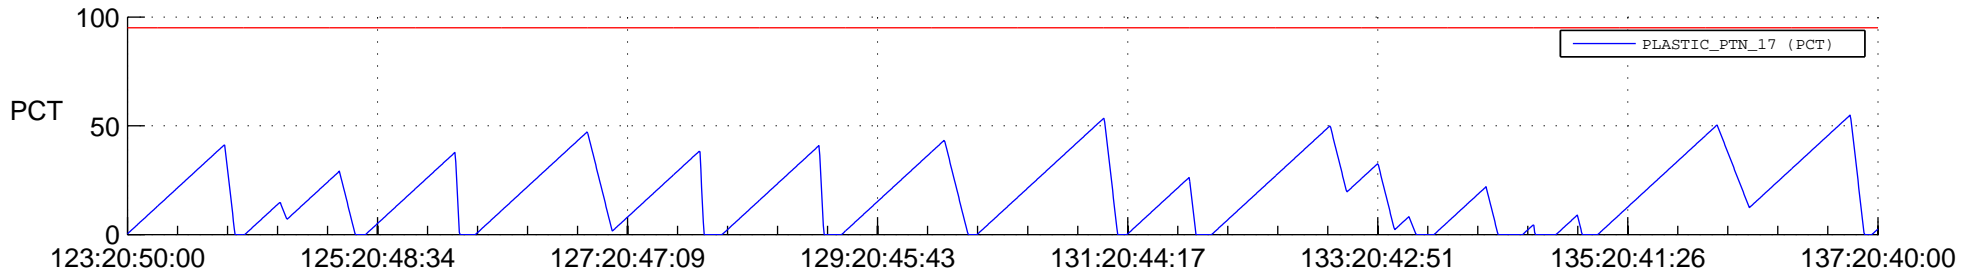

STEREO BEHIND SSR PCT Full Prediction

SWAVES_Percent_Full_Prediction

IMPACT_Percent_Full_Prediction

PLASTIC_Percent_Full_Prediction

Spacecraft_DownLink_Rate

Ground Time (2012:123:20:50:00.000 -2012:137:20:40:00.000)