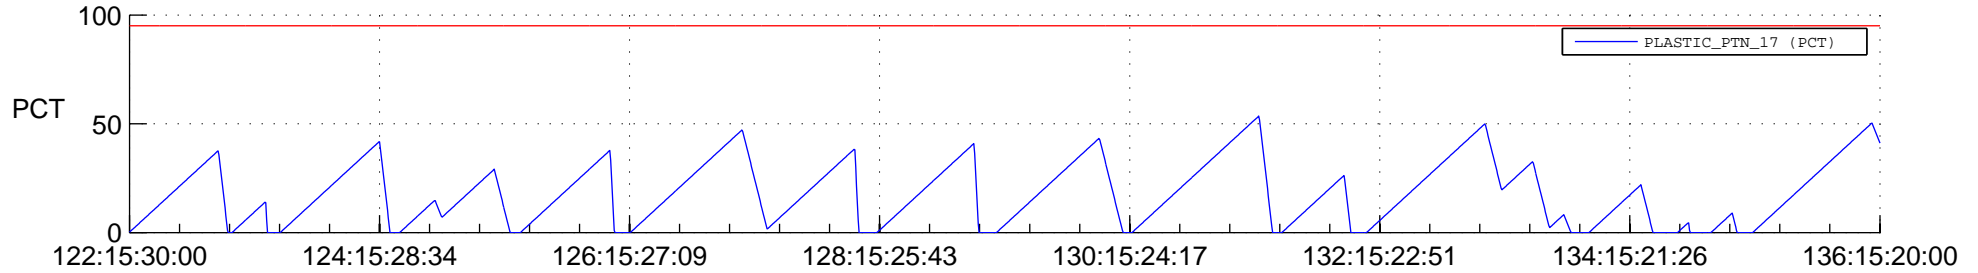

PLASTIC_Percent_Full_Prediction