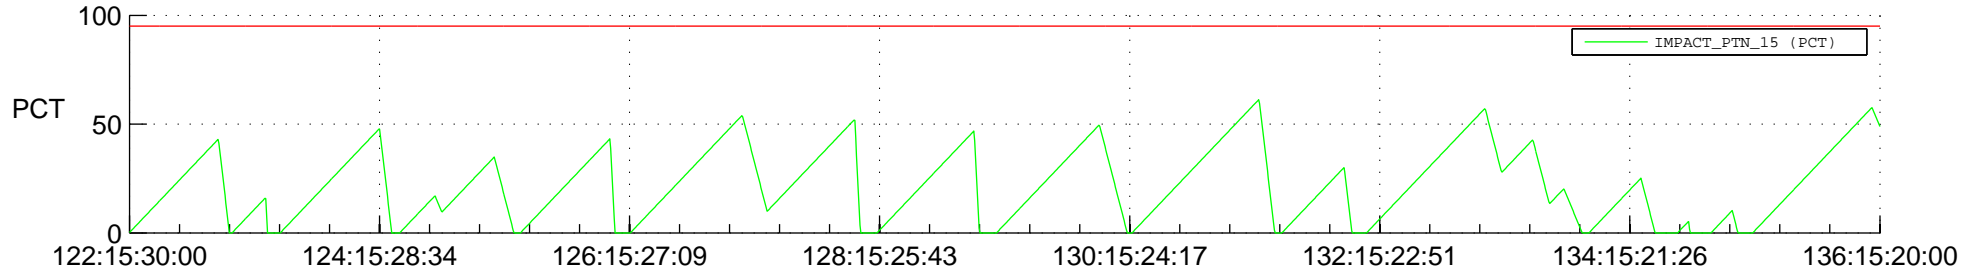

IMPACT_Percent_Full_Prediction