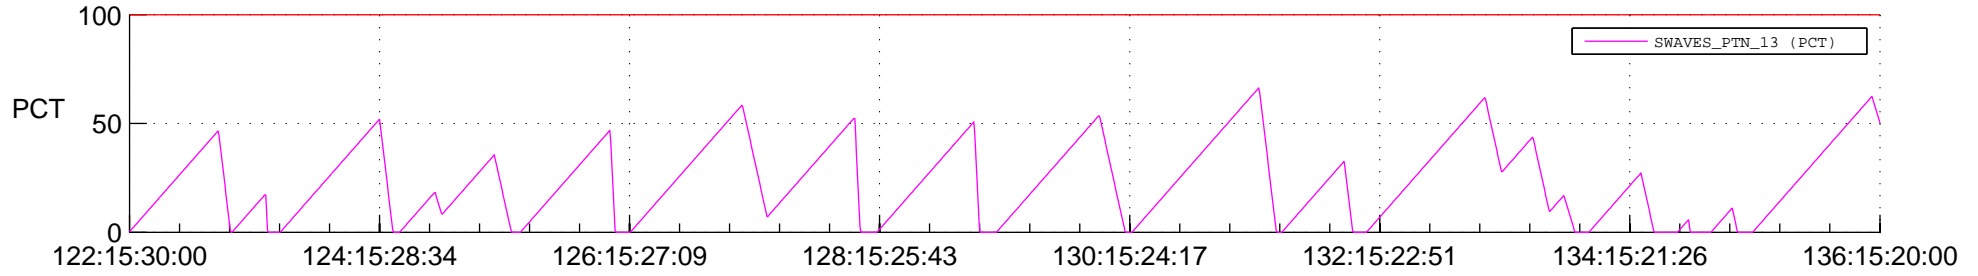

# STEREO BEHIND SSR PCT Full Prediction

## SWAVES\_Percent\_Full\_Prediction