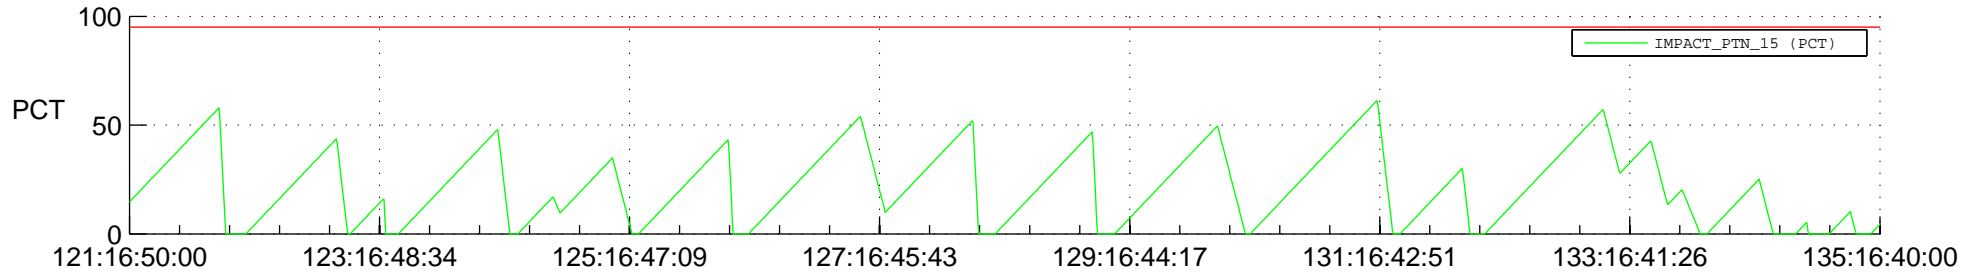

STEREO BEHIND SSR PCT Full Prediction

SWAVES_Percent_Full_Prediction

IMPACT_Percent_Full_Prediction

PLASTIC_Percent_Full_Prediction

Spacecraft_DownLink_Rate