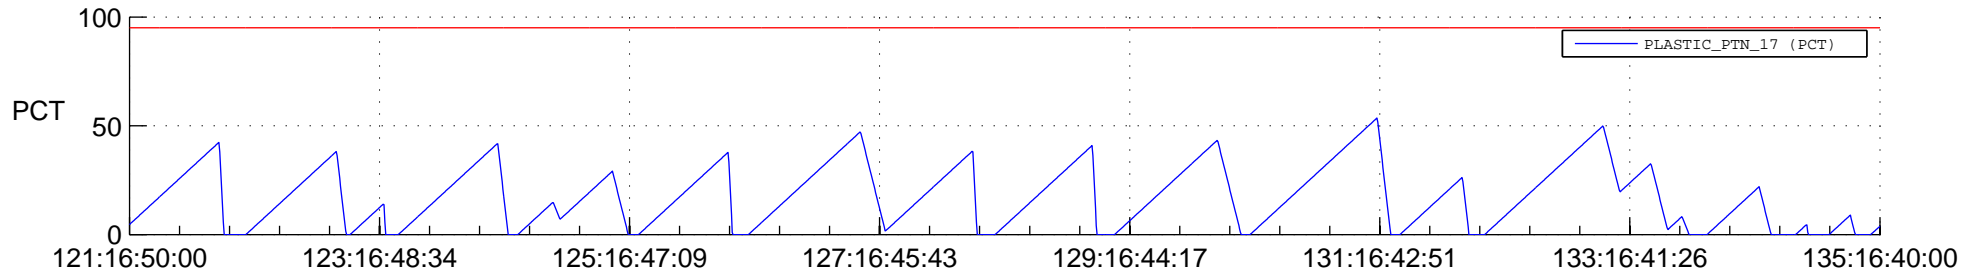

STEREO BEHIND SSR PCT Full Prediction

SWAVES_Percent_Full_Prediction

IMPACT_Percent_Full_Prediction

PLASTIC_Percent_Full_Prediction

Spacecraft_DownLink_Rate