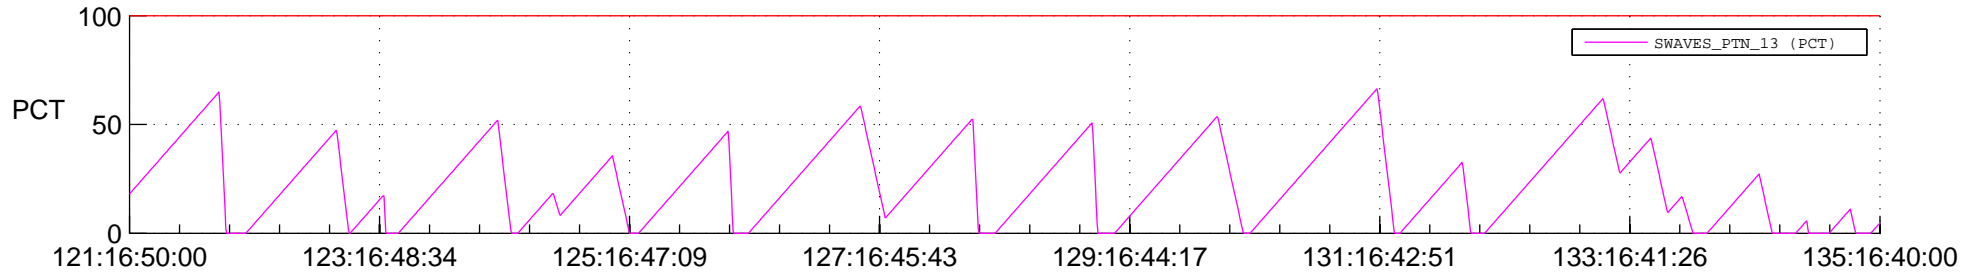

STEREO BEHIND SSR PCT Full Prediction

SWAVES_Percent_Full_Prediction

IMPACT_Percent_Full_Prediction

PLASTIC_Percent_Full_Prediction

Spacecraft_DownLink_Rate