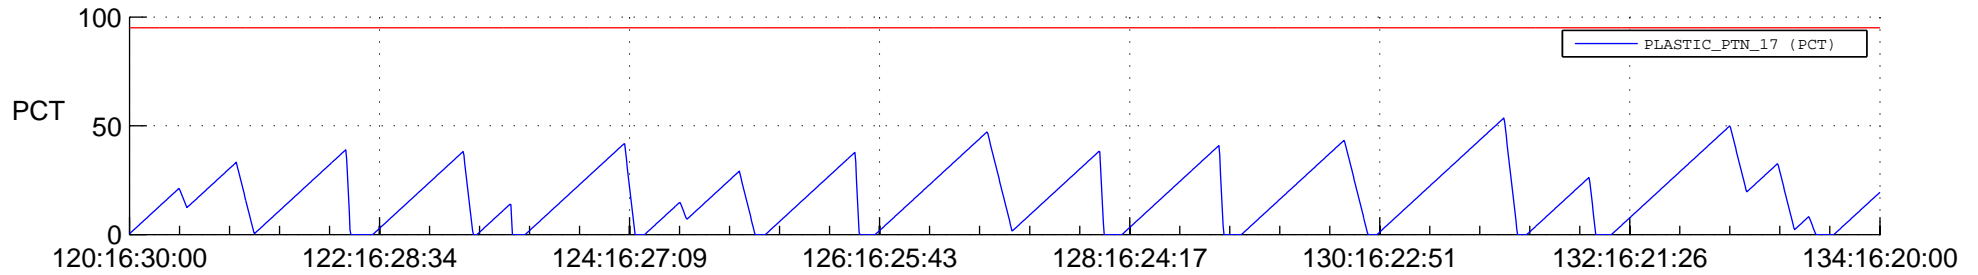

STEREO BEHIND SSR PCT Full Prediction

SWAVES_Percent_Full_Prediction

IMPACT_Percent_Full_Prediction

PLASTIC_Percent_Full_Prediction

Spacecraft_DownLink_Rate