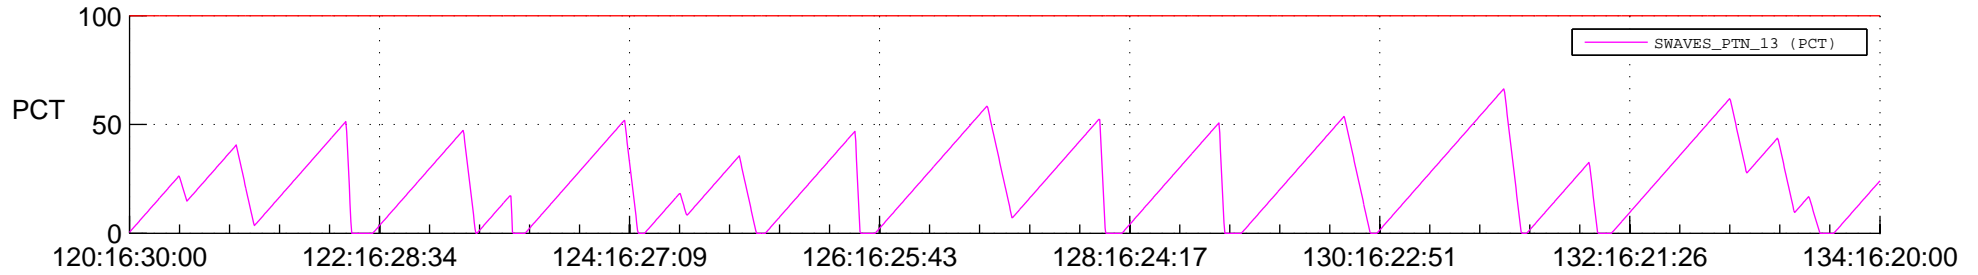

STEREO BEHIND SSR PCT Full Prediction

SWAVES_Percent_Full_Prediction

IMPACT_Percent_Full_Prediction

PLASTIC_Percent_Full_Prediction

Spacecraft_DownLink_Rate