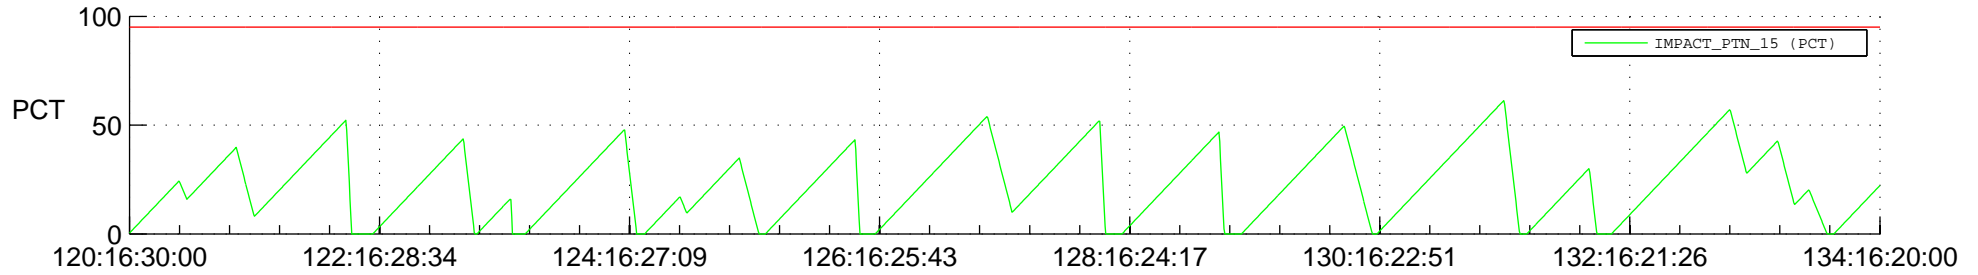

STEREO BEHIND SSR PCT Full Prediction

SWAVES_Percent_Full_Prediction

IMPACT_Percent_Full_Prediction

PLASTIC_Percent_Full_Prediction

Spacecraft_DownLink_Rate