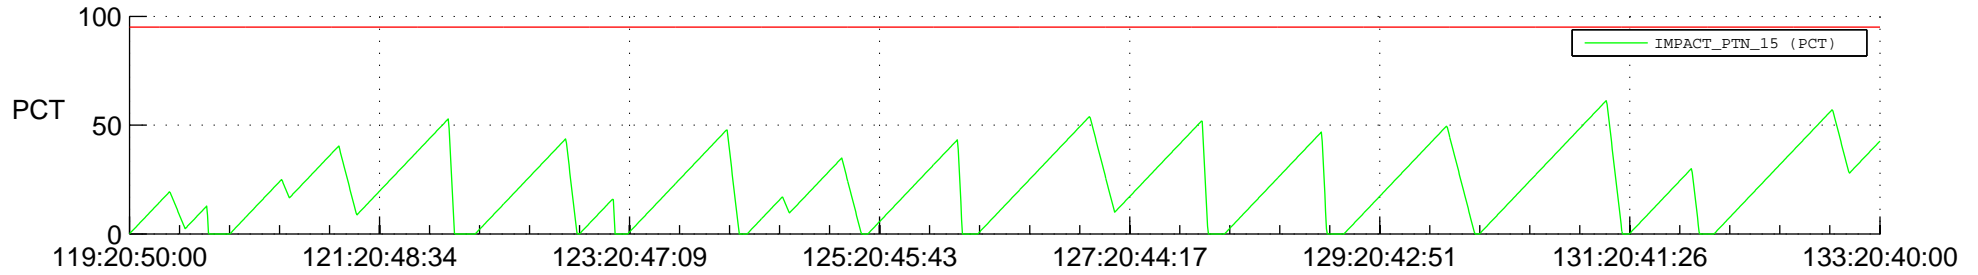

STEREO BEHIND SSR PCT Full Prediction

SWAVES_Percent_Full_Prediction

IMPACT_Percent_Full_Prediction

PLASTIC_Percent_Full_Prediction

Spacecraft_DownLink_Rate