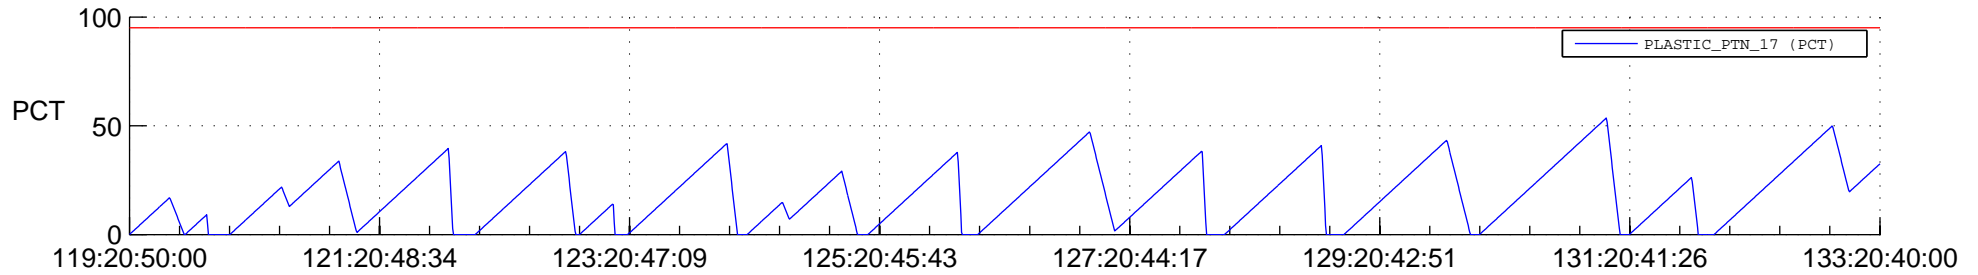

STEREO BEHIND SSR PCT Full Prediction

SWAVES_Percent_Full_Prediction

IMPACT_Percent_Full_Prediction

PLASTIC_Percent_Full_Prediction

Spacecraft_DownLink_Rate