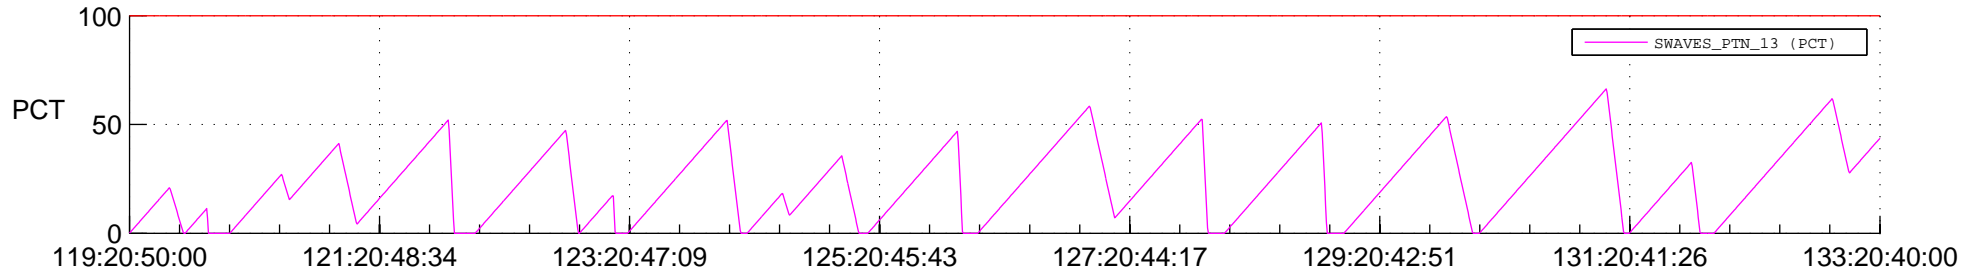

STEREO BEHIND SSR PCT Full Prediction

SWAVES_Percent_Full_Prediction

IMPACT_Percent_Full_Prediction

PLASTIC_Percent_Full_Prediction

Spacecraft_DownLink_Rate