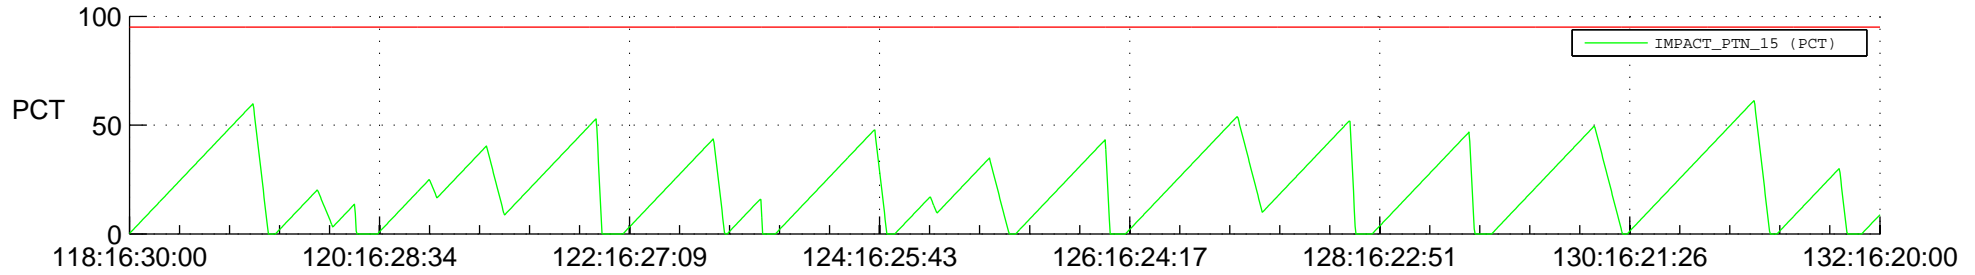

IMPACT_Percent_Full_Prediction