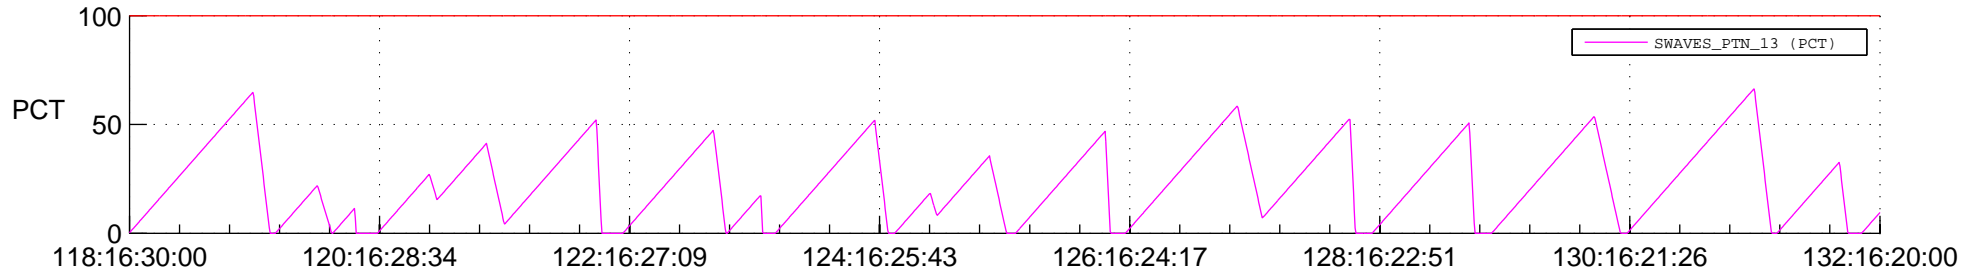

# STEREO BEHIND SSR PCT Full Prediction

## SWAVES\_Percent\_Full\_Prediction