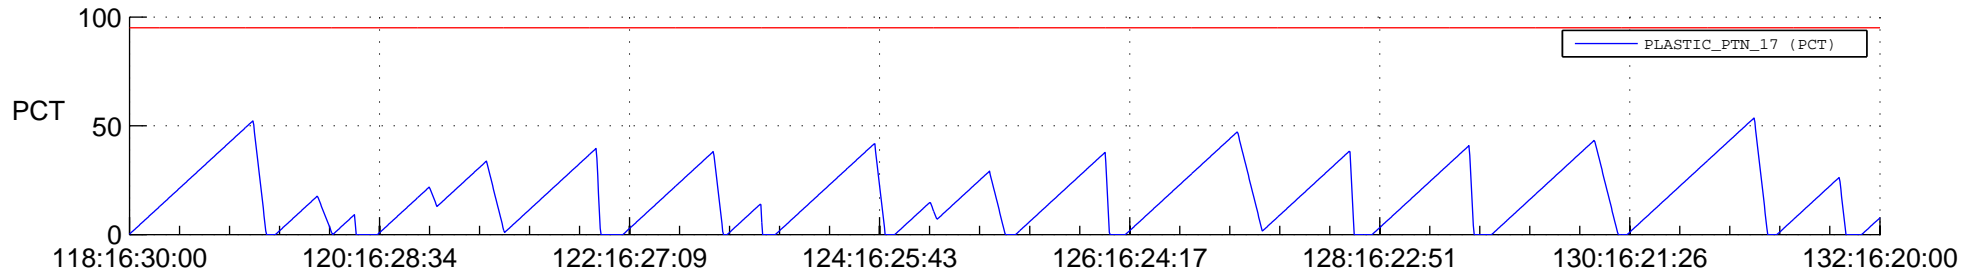

PLASTIC_Percent_Full_Prediction