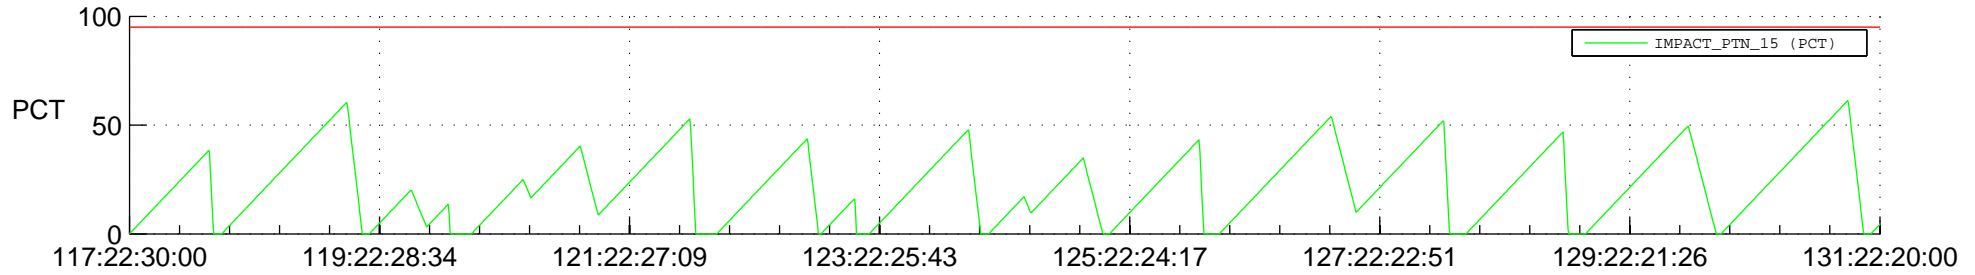

IMPACT_Percent_Full_Prediction