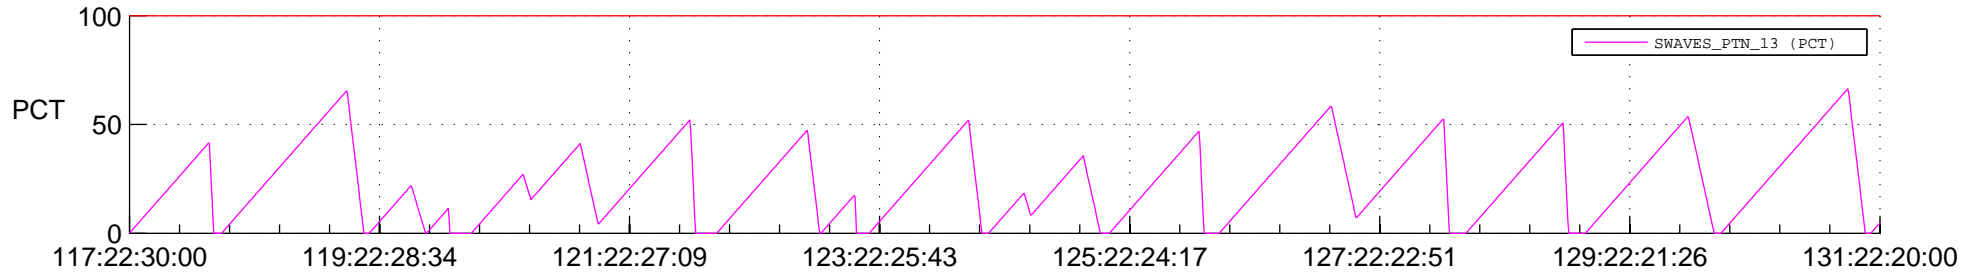

# STEREO BEHIND SSR PCT Full Prediction

## SWAVES\_Percent\_Full\_Prediction