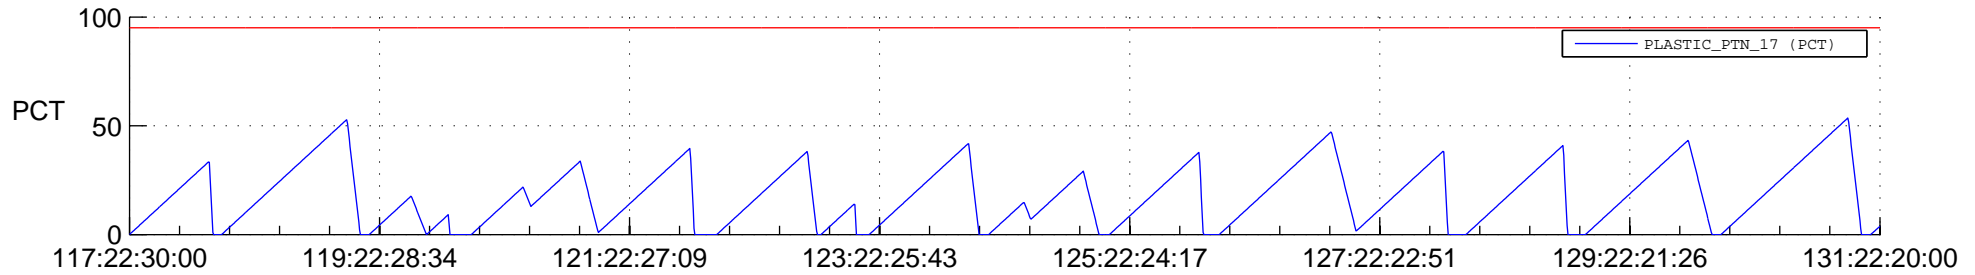

PLASTIC_Percent_Full_Prediction