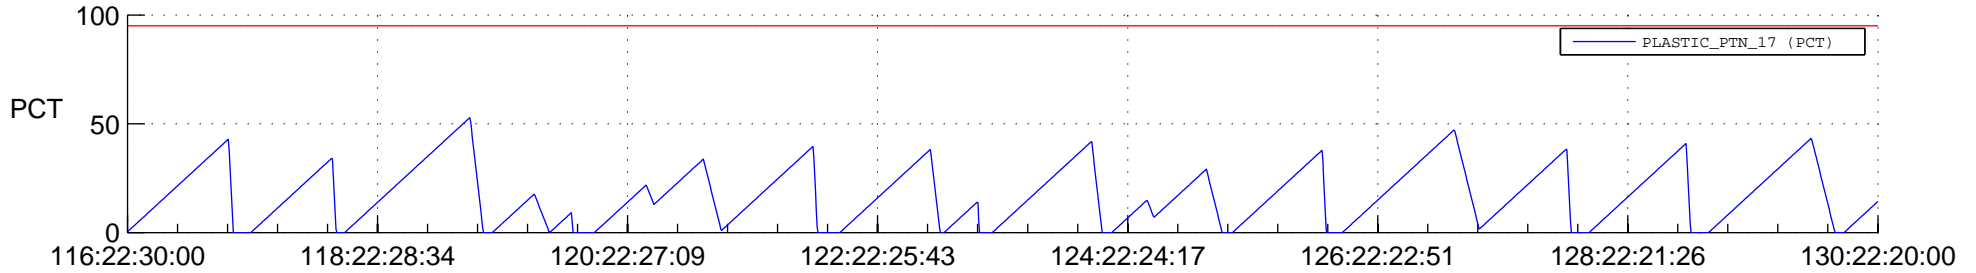

STEREO BEHIND SSR PCT Full Prediction

SWAVES_Percent_Full_Prediction

IMPACT_Percent_Full_Prediction

PLASTIC_Percent_Full_Prediction

Spacecraft_DownLink_Rate