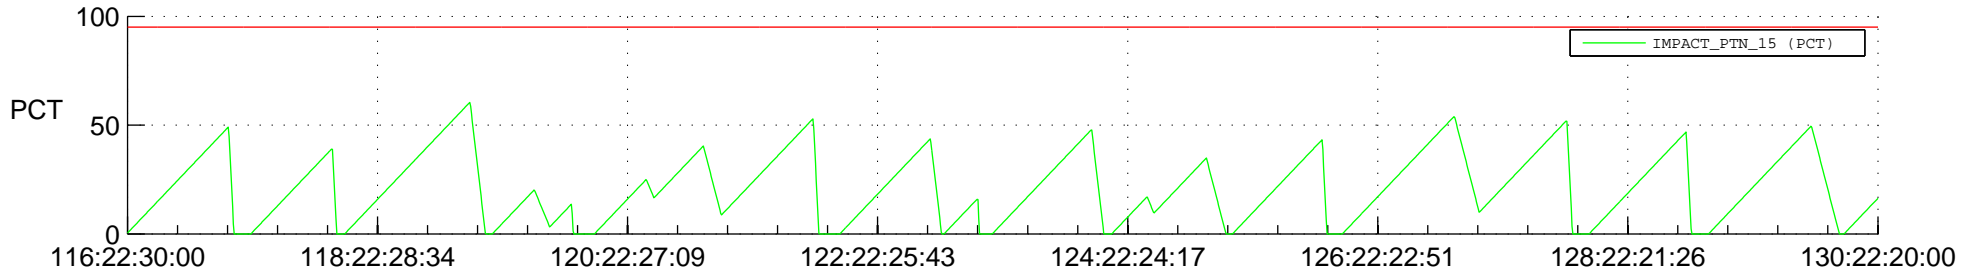

STEREO BEHIND SSR PCT Full Prediction

SWAVES_Percent_Full_Prediction

IMPACT_Percent_Full_Prediction

PLASTIC_Percent_Full_Prediction

Spacecraft_DownLink_Rate