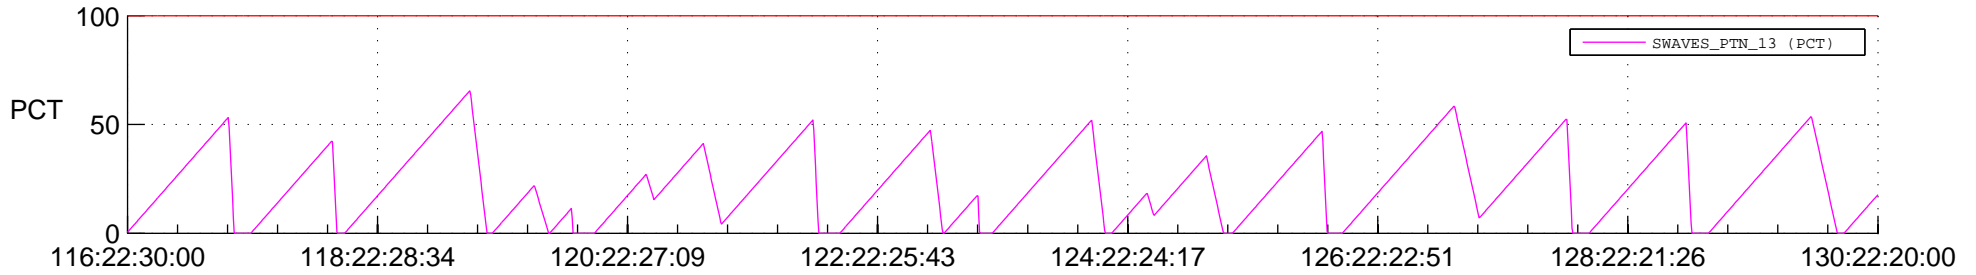

STEREO BEHIND SSR PCT Full Prediction

SWAVES_Percent_Full_Prediction

IMPACT_Percent_Full_Prediction

PLASTIC_Percent_Full_Prediction

Spacecraft_DownLink_Rate