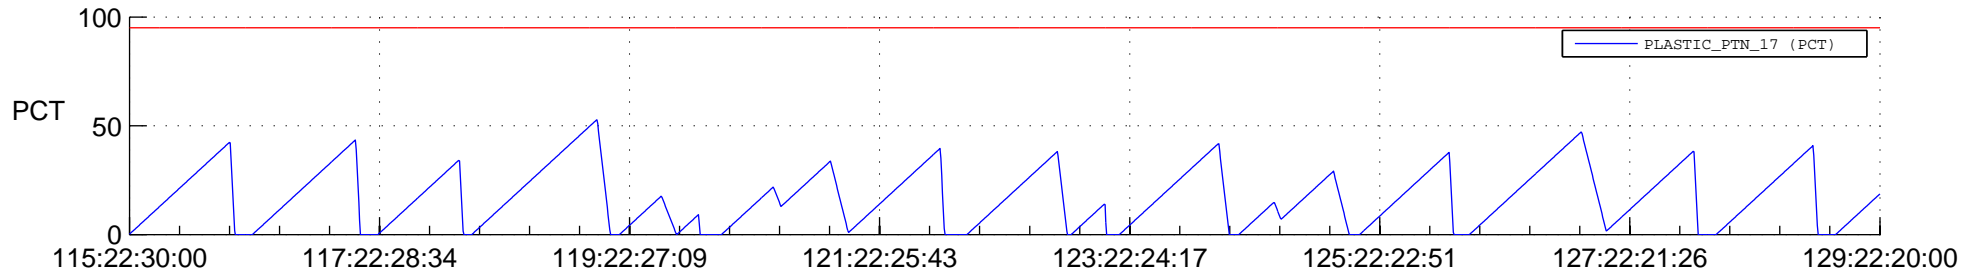

STEREO BEHIND SSR PCT Full Prediction

SWAVES_Percent_Full_Prediction

IMPACT_Percent_Full_Prediction

PLASTIC_Percent_Full_Prediction

Spacecraft_DownLink_Rate