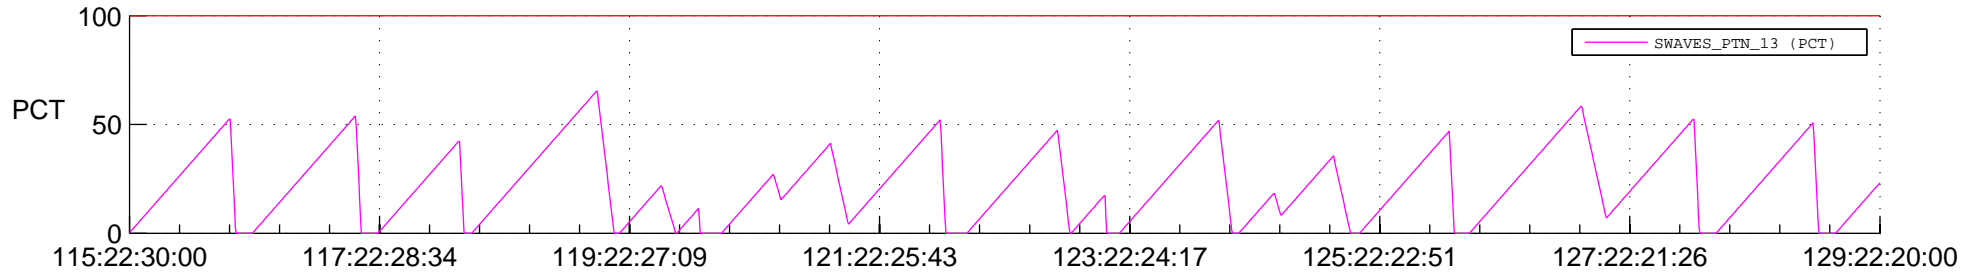

STEREO BEHIND SSR PCT Full Prediction

SWAVES_Percent_Full_Prediction

IMPACT_Percent_Full_Prediction

PLASTIC_Percent_Full_Prediction

Spacecraft_DownLink_Rate