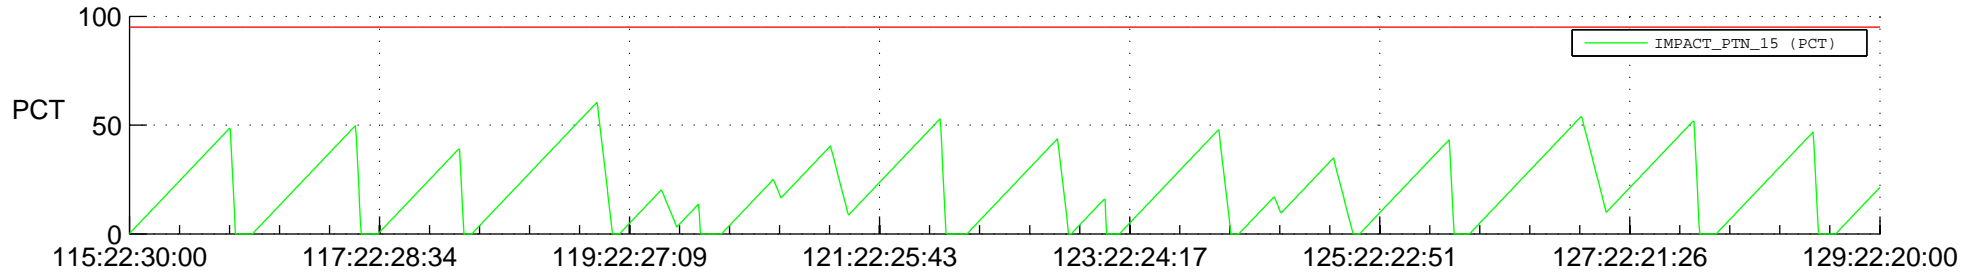

STEREO BEHIND SSR PCT Full Prediction

SWAVES_Percent_Full_Prediction

IMPACT_Percent_Full_Prediction

PLASTIC_Percent_Full_Prediction

Spacecraft_DownLink_Rate