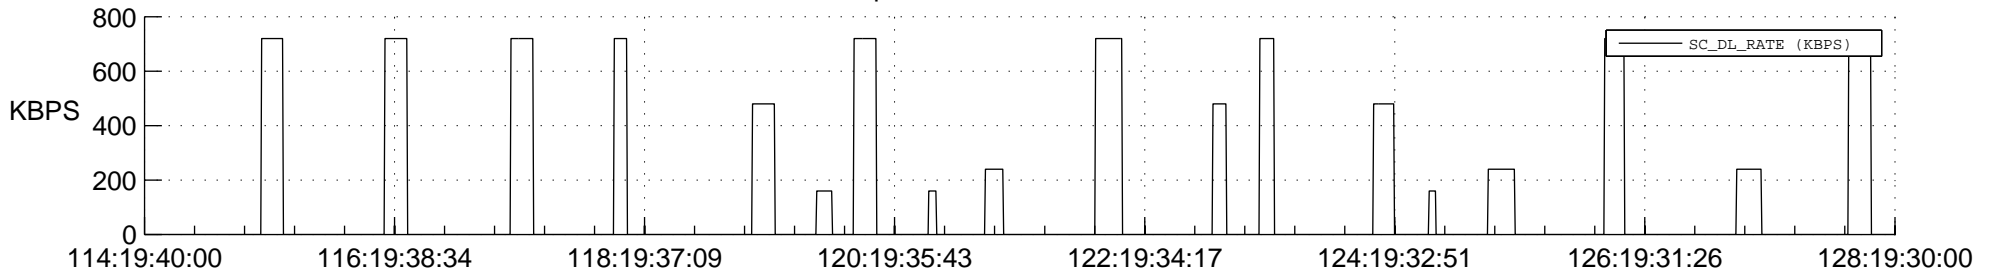

STEREO BEHIND SSR PCT Full Prediction

SWAVES_Percent_Full_Prediction

IMPACT_Percent_Full_Prediction

PLASTIC_Percent_Full_Prediction

Spacecraft_DownLink_Rate

Ground Time (2012:114:19:40:00.000 -2012:128:19:30:00.000)