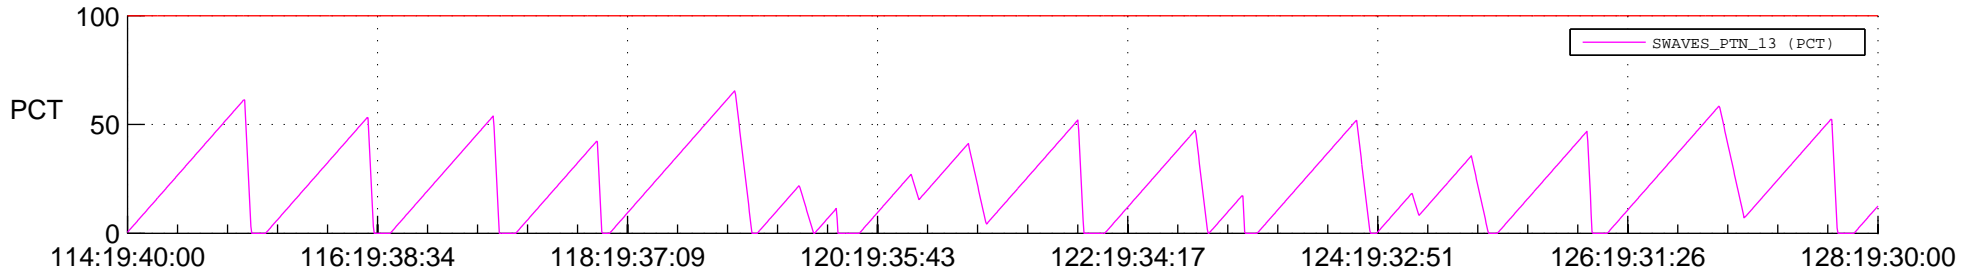

STEREO BEHIND SSR PCT Full Prediction

SWAVES_Percent_Full_Prediction

IMPACT_Percent_Full_Prediction

PLASTIC_Percent_Full_Prediction

Spacecraft_DownLink_Rate

Ground Time (2012:114:19:40:00.000 -2012:128:19:30:00.000)