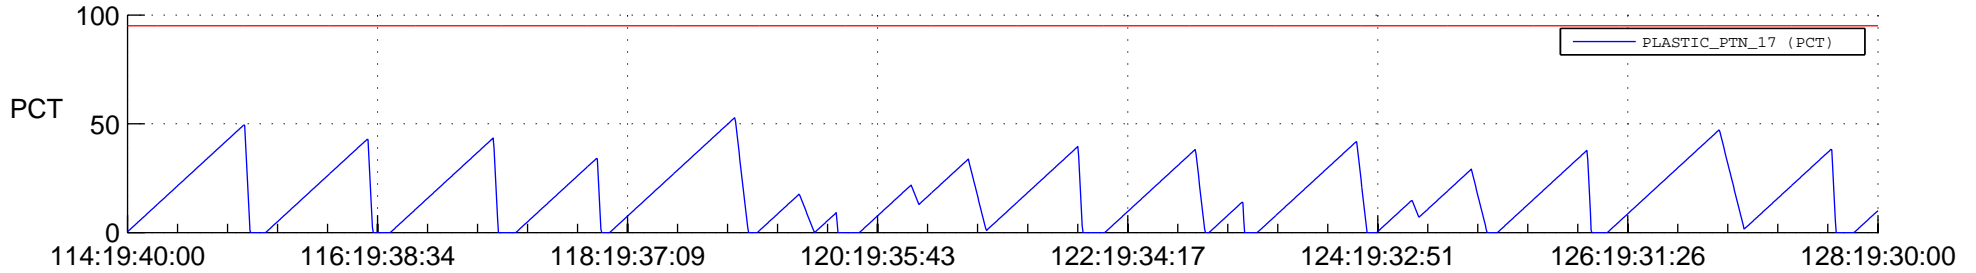

STEREO BEHIND SSR PCT Full Prediction

SWAVES_Percent_Full_Prediction

IMPACT_Percent_Full_Prediction

PLASTIC_Percent_Full_Prediction

Spacecraft_DownLink_Rate

Ground Time (2012:114:19:40:00.000 -2012:128:19:30:00.000)