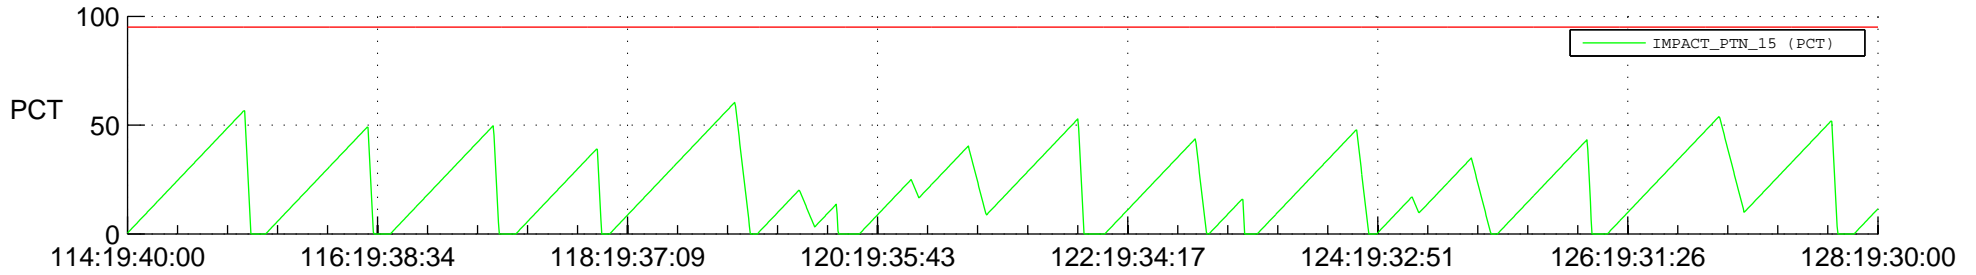

STEREO BEHIND SSR PCT Full Prediction

SWAVES_Percent_Full_Prediction

IMPACT_Percent_Full_Prediction

PLASTIC_Percent_Full_Prediction

Spacecraft_DownLink_Rate

Ground Time (2012:114:19:40:00.000 -2012:128:19:30:00.000)