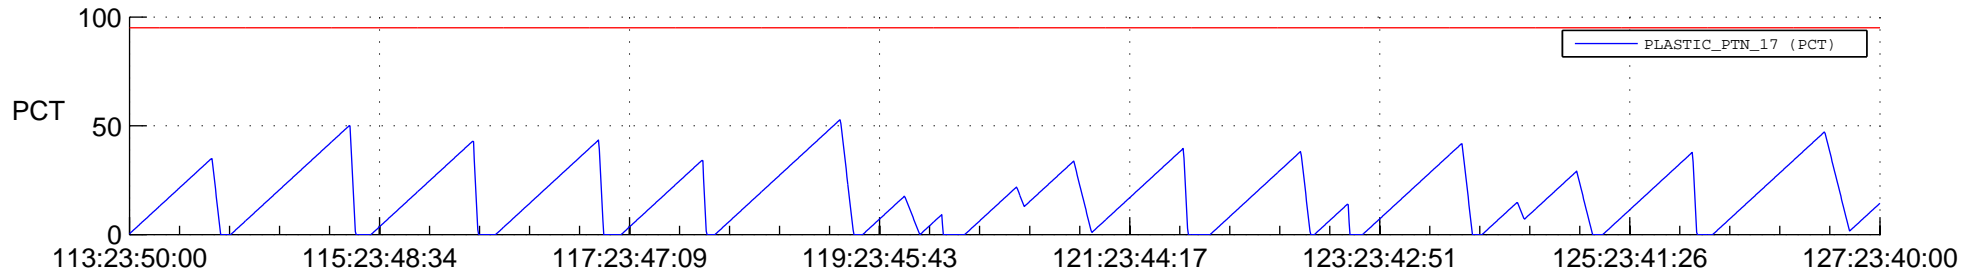

STEREO BEHIND SSR PCT Full Prediction

SWAVES_Percent_Full_Prediction

IMPACT_Percent_Full_Prediction

PLASTIC_Percent_Full_Prediction

Spacecraft_DownLink_Rate