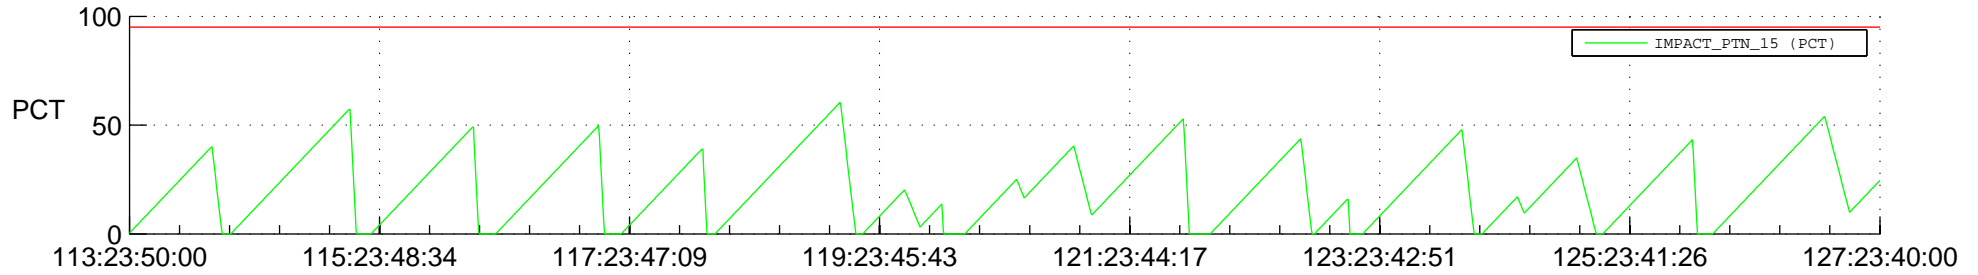

STEREO BEHIND SSR PCT Full Prediction

SWAVES_Percent_Full_Prediction

IMPACT_Percent_Full_Prediction

PLASTIC_Percent_Full_Prediction

Spacecraft_DownLink_Rate