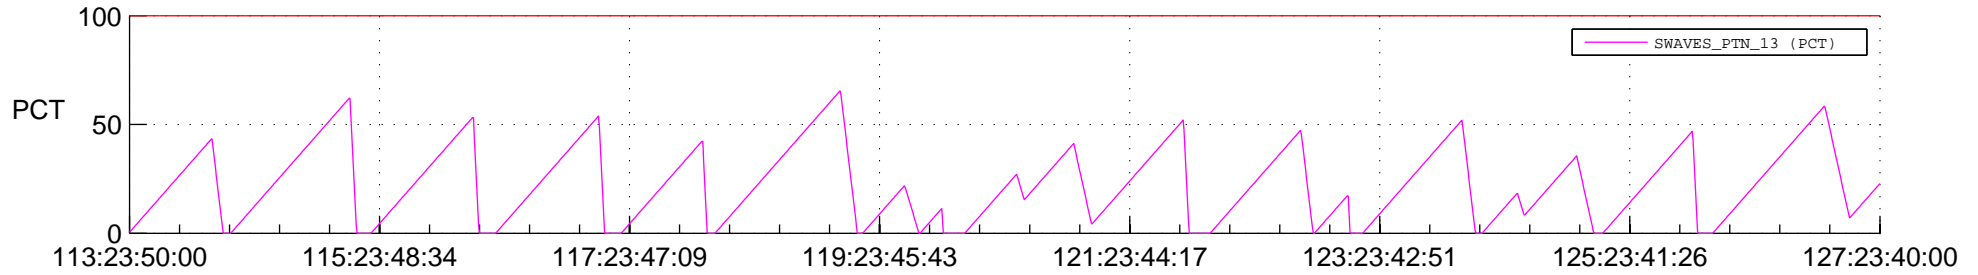

STEREO BEHIND SSR PCT Full Prediction

SWAVES_Percent_Full_Prediction

IMPACT_Percent_Full_Prediction

PLASTIC_Percent_Full_Prediction

Spacecraft_DownLink_Rate