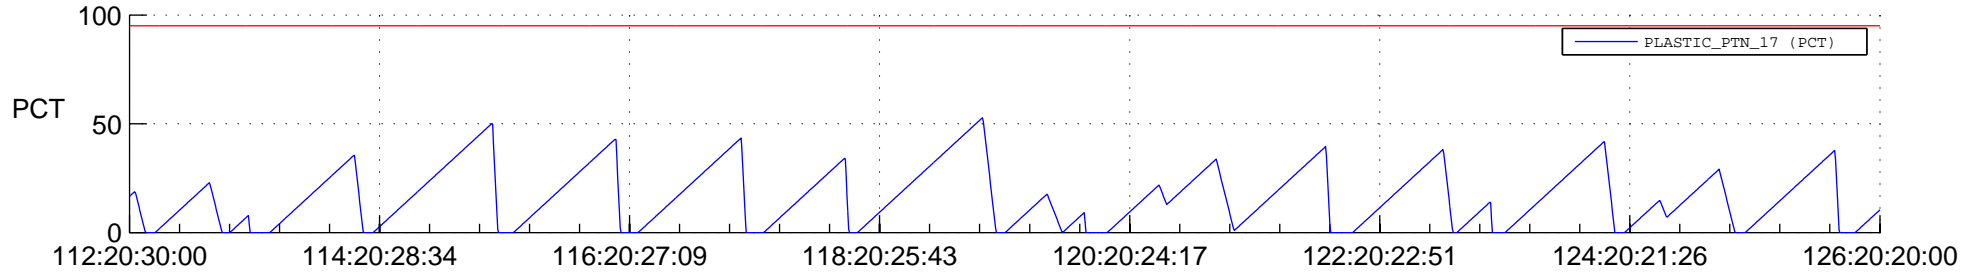

STEREO BEHIND SSR PCT Full Prediction

SWAVES_Percent_Full_Prediction

IMPACT_Percent_Full_Prediction

PLASTIC_Percent_Full_Prediction

Spacecraft_DownLink_Rate