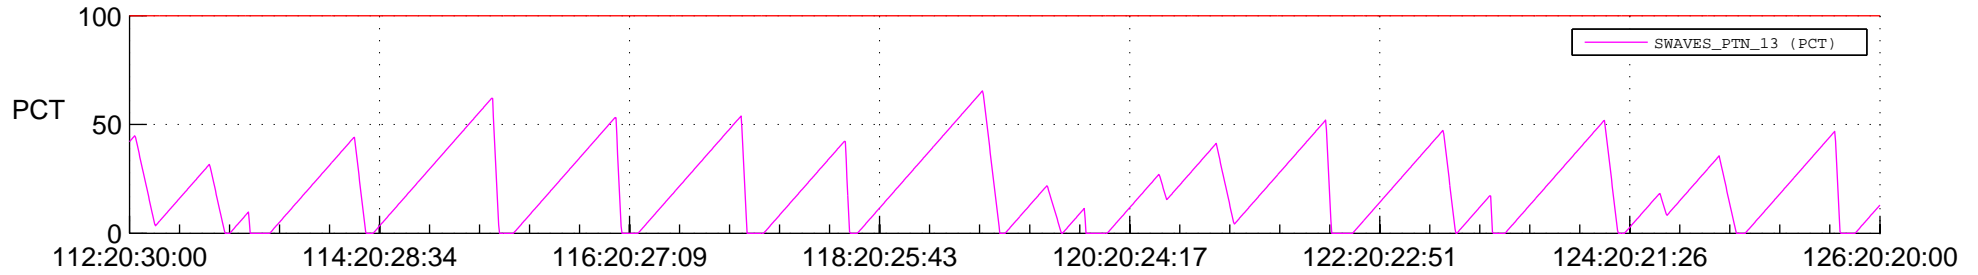

STEREO BEHIND SSR PCT Full Prediction

SWAVES_Percent_Full_Prediction

IMPACT_Percent_Full_Prediction

PLASTIC_Percent_Full_Prediction

Spacecraft_DownLink_Rate