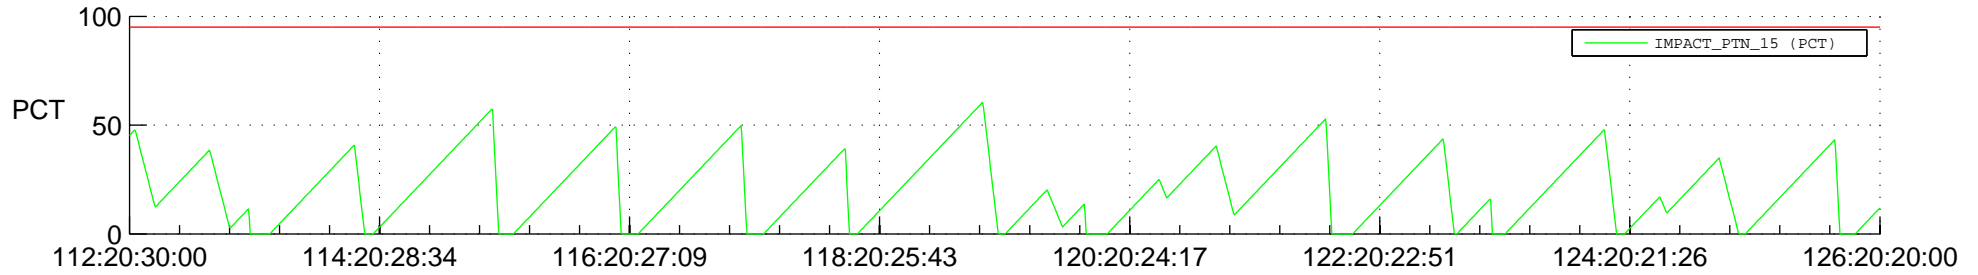

STEREO BEHIND SSR PCT Full Prediction

SWAVES_Percent_Full_Prediction

IMPACT_Percent_Full_Prediction

PLASTIC_Percent_Full_Prediction

Spacecraft_DownLink_Rate