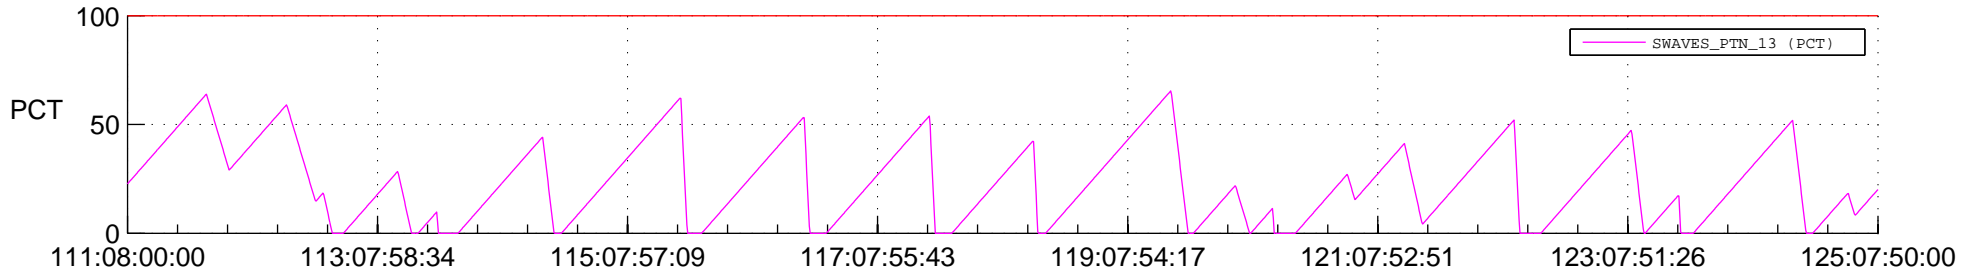

# STEREO BEHIND SSR PCT Full Prediction

## SWAVES\_Percent\_Full\_Prediction

## Spacecraft\_DownLink\_Rate

Ground Time (2012:111:08:00:00.000 -2012:125:07:50:00.000)