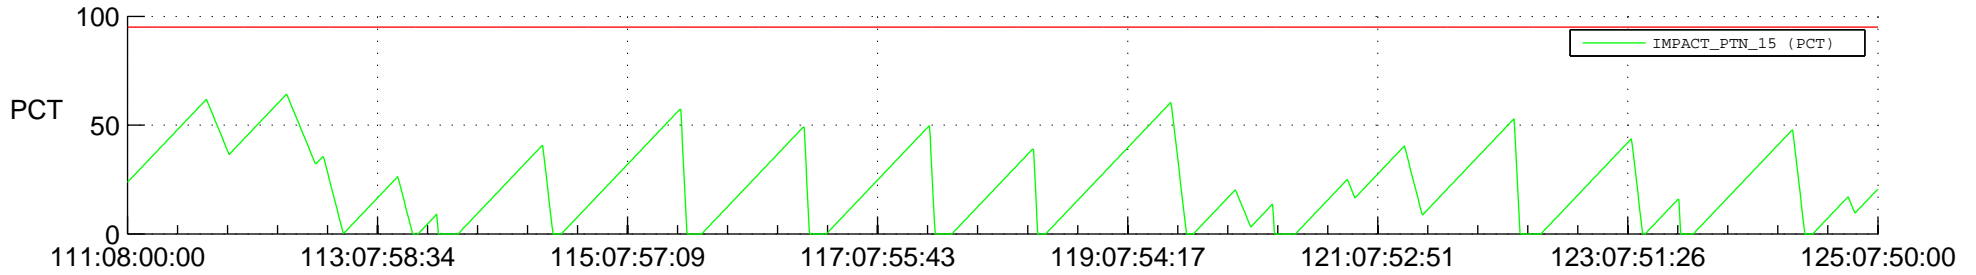

IMPACT_Percent_Full_Prediction