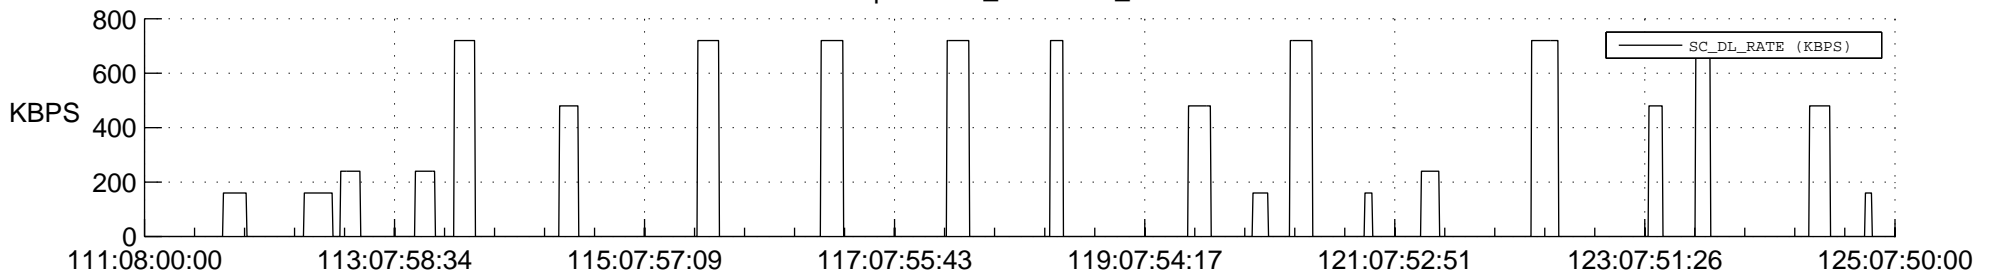

## Spacecraft\_DownLink\_Rate

Ground Time (2012:111:08:00:00.000 -2012:125:07:50:00.000)