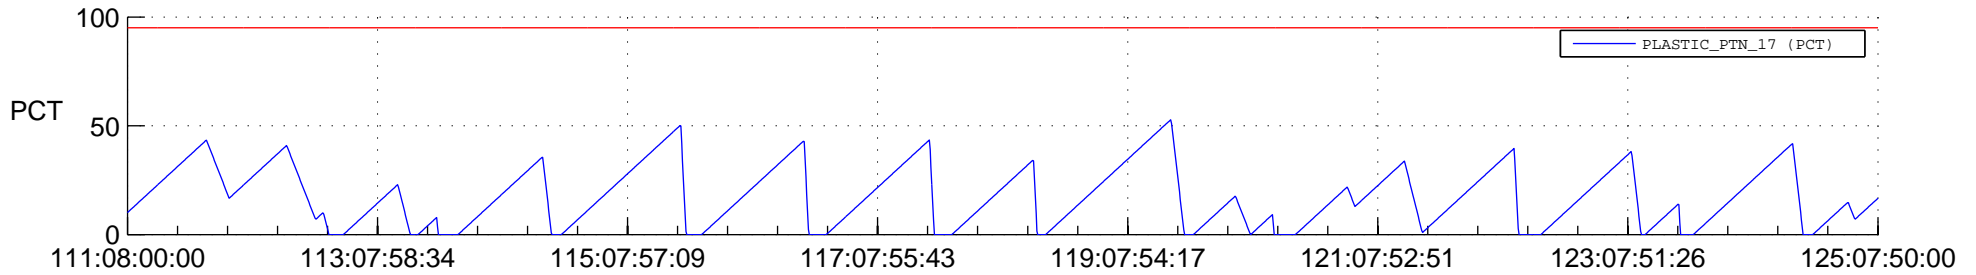

# STEREO BEHIND SSR PCT Full Prediction

## SWAVES\_Percent\_Full\_Prediction

## Spacecraft\_DownLink\_Rate

Ground Time (2012:111:08:00:00.000 -2012:125:07:50:00.000)